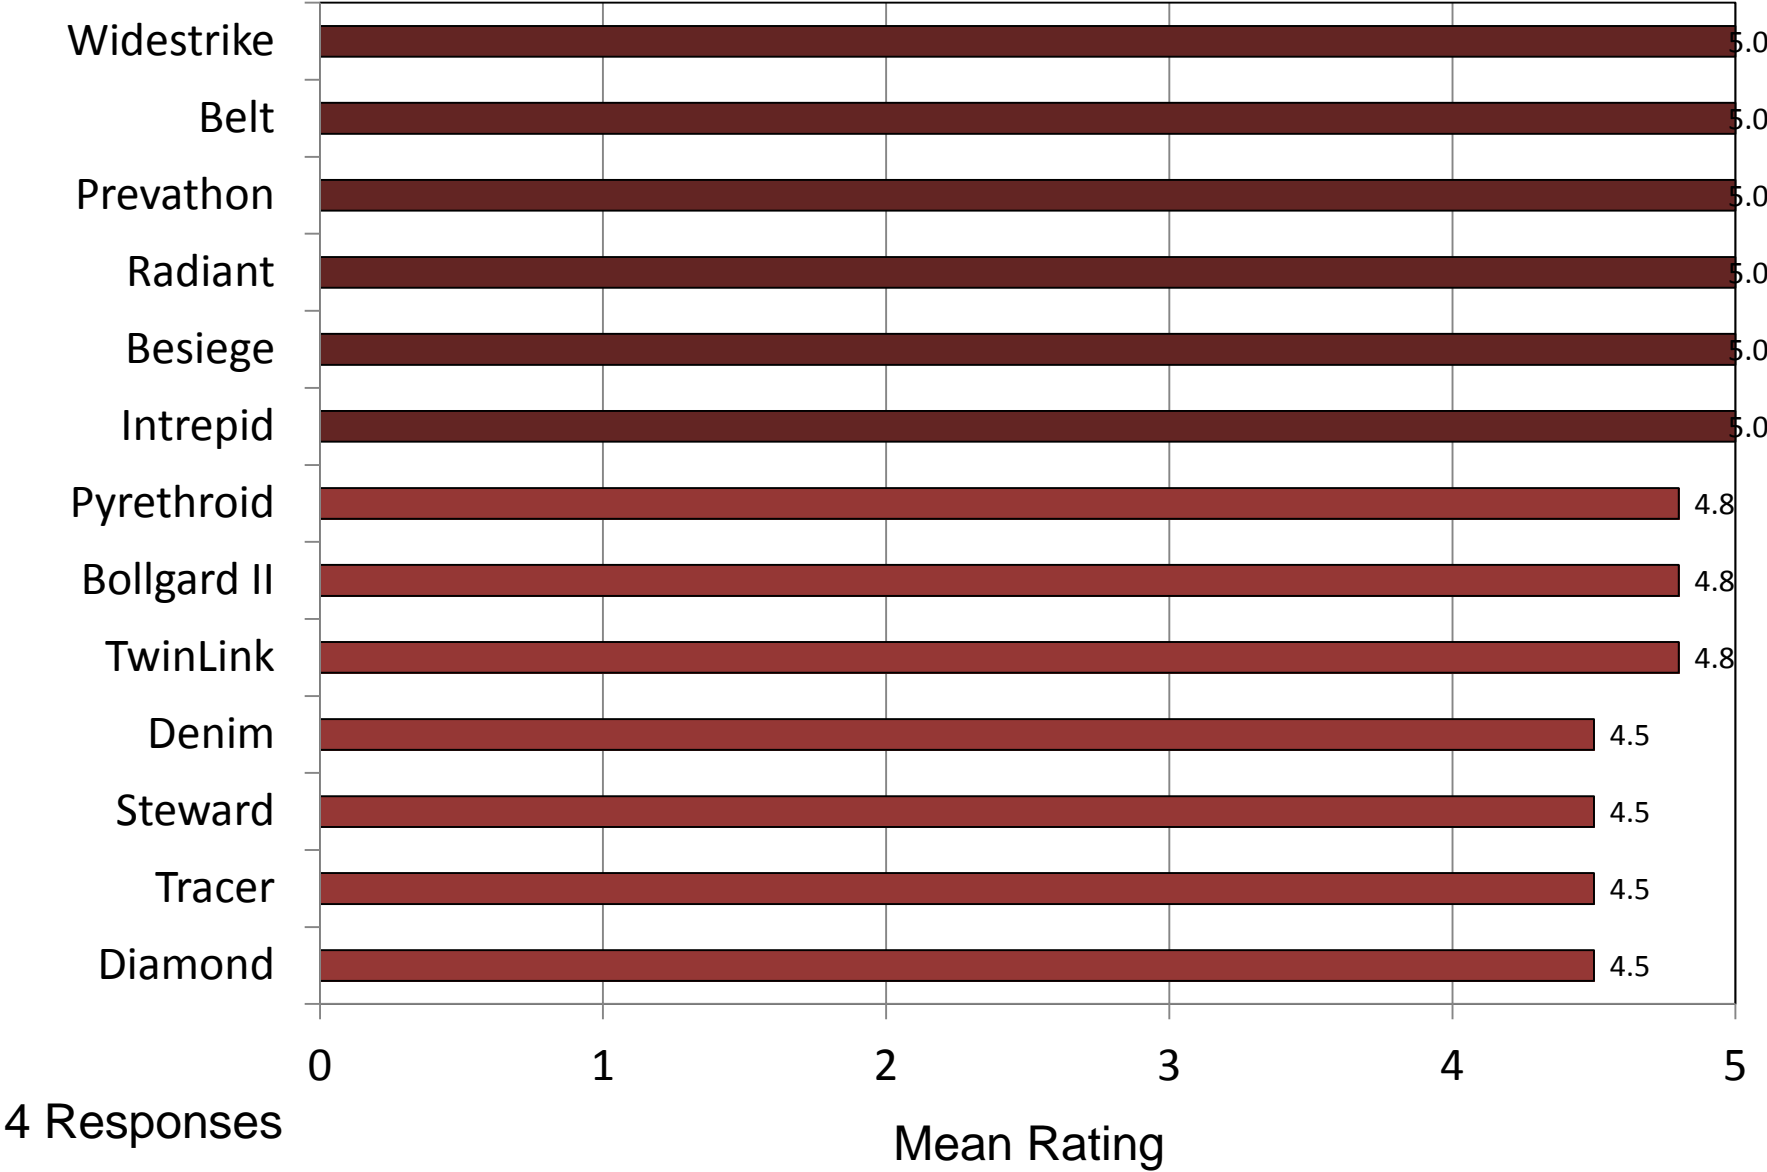

# Cabbage Looper – Beltwide – Cotton

0 = No Control, 1 = Poor Control, 2 = Marginal Control, 3 = Fair Control, 4 = Good Control, 5 = Excellent Control

8 Responses

Mean Rating

# European Corn Borer – Beltwide – Cotton

0 = No Control, 1 = Poor Control, 2 = Marginal Control, 3 = Fair Control, 4 = Good Control, 5 = Excellent Control

5 Responses

Mean Rating

# Southern Armyworm – Beltwide – Cotton

0 = No Control, 1 = Poor Control, 2 = Marginal Control, 3 = Fair Control, 4 = Good Control, 5 = Excellent Control