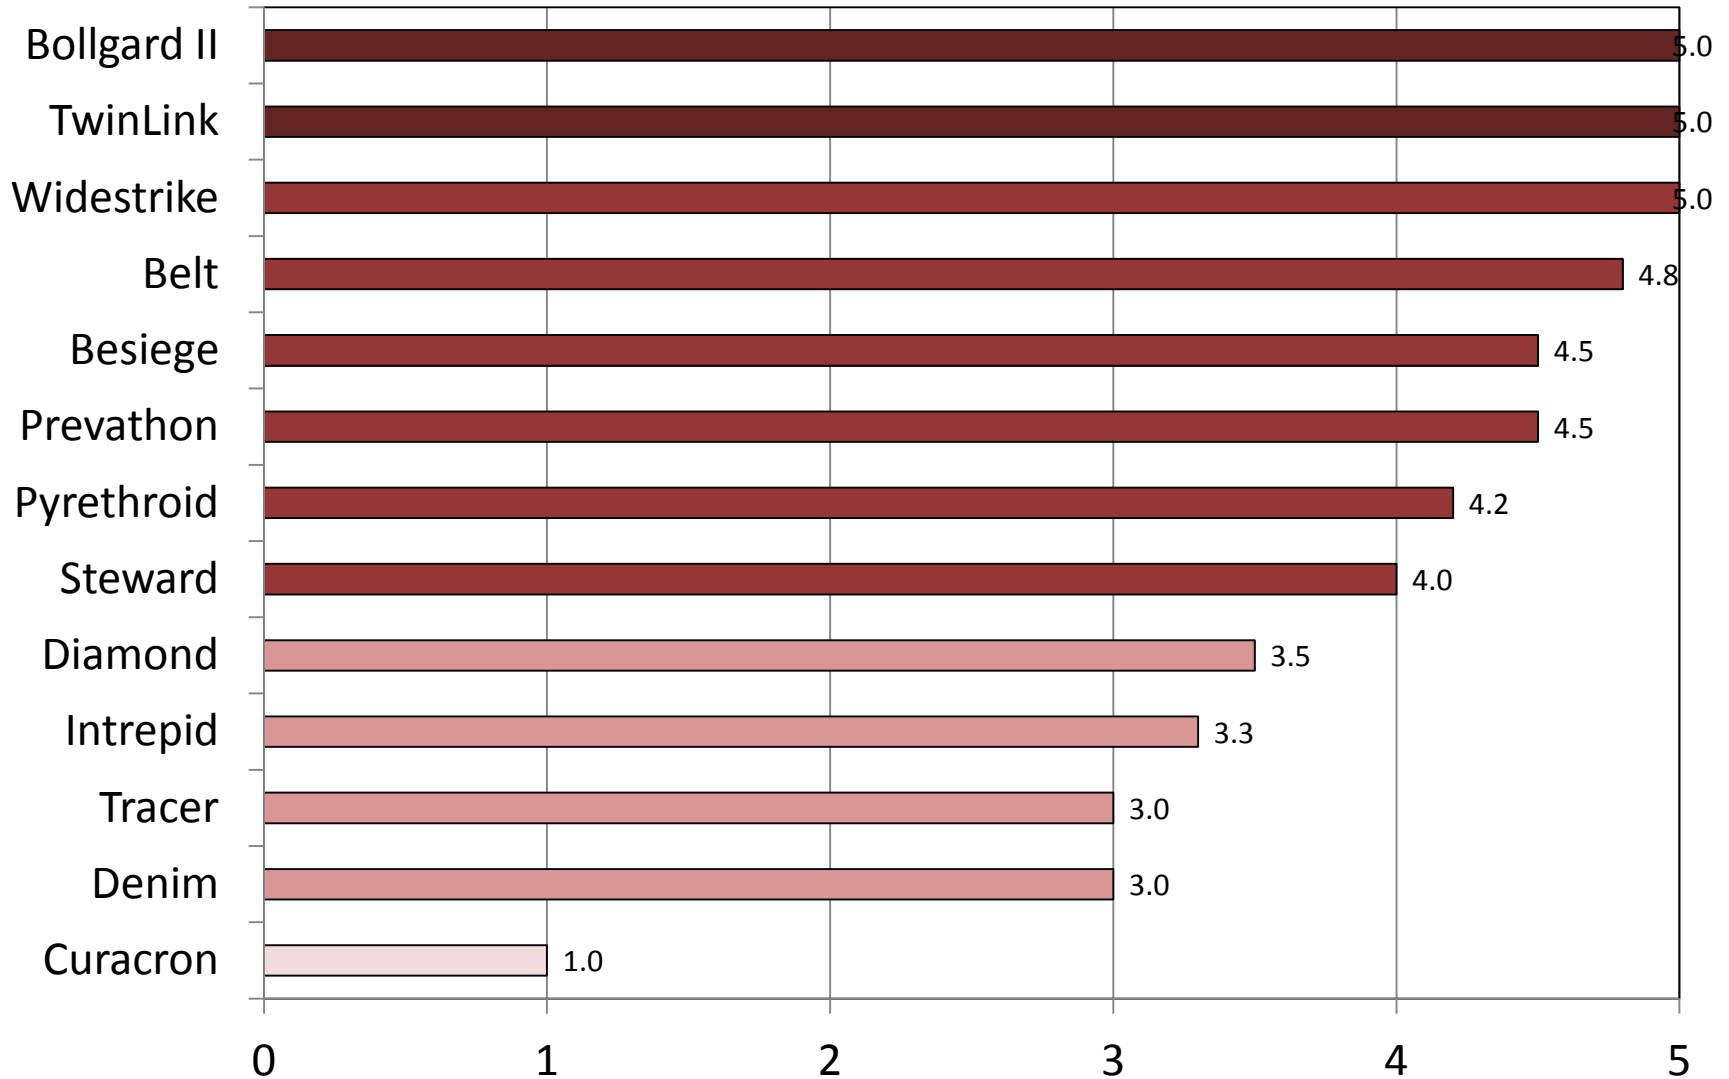

# Soybean Looper – Beltwide – Cotton

0 = No Control, 1 = Poor Control, 2 = Marginal Control, 3 = Fair Control, 4 = Good Control, 5 = Excellent Control

# Cabbage Looper – Beltwide – Cotton

0 = No Control, 1 = Poor Control, 2 = Marginal Control, 3 = Fair Control, 4 = Good Control, 5 = Excellent Control

8 Responses

Mean Rating

# European Corn Borer – Beltwide – Cotton

0 = No Control, 1 = Poor Control, 2 = Marginal Control, 3 = Fair Control, 4 = Good Control, 5 = Excellent Control

5 Responses

Mean Rating

# Southern Armyworm – Beltwide – Cotton

0 = No Control, 1 = Poor Control, 2 = Marginal Control, 3 = Fair Control, 4 = Good Control, 5 = Excellent Control