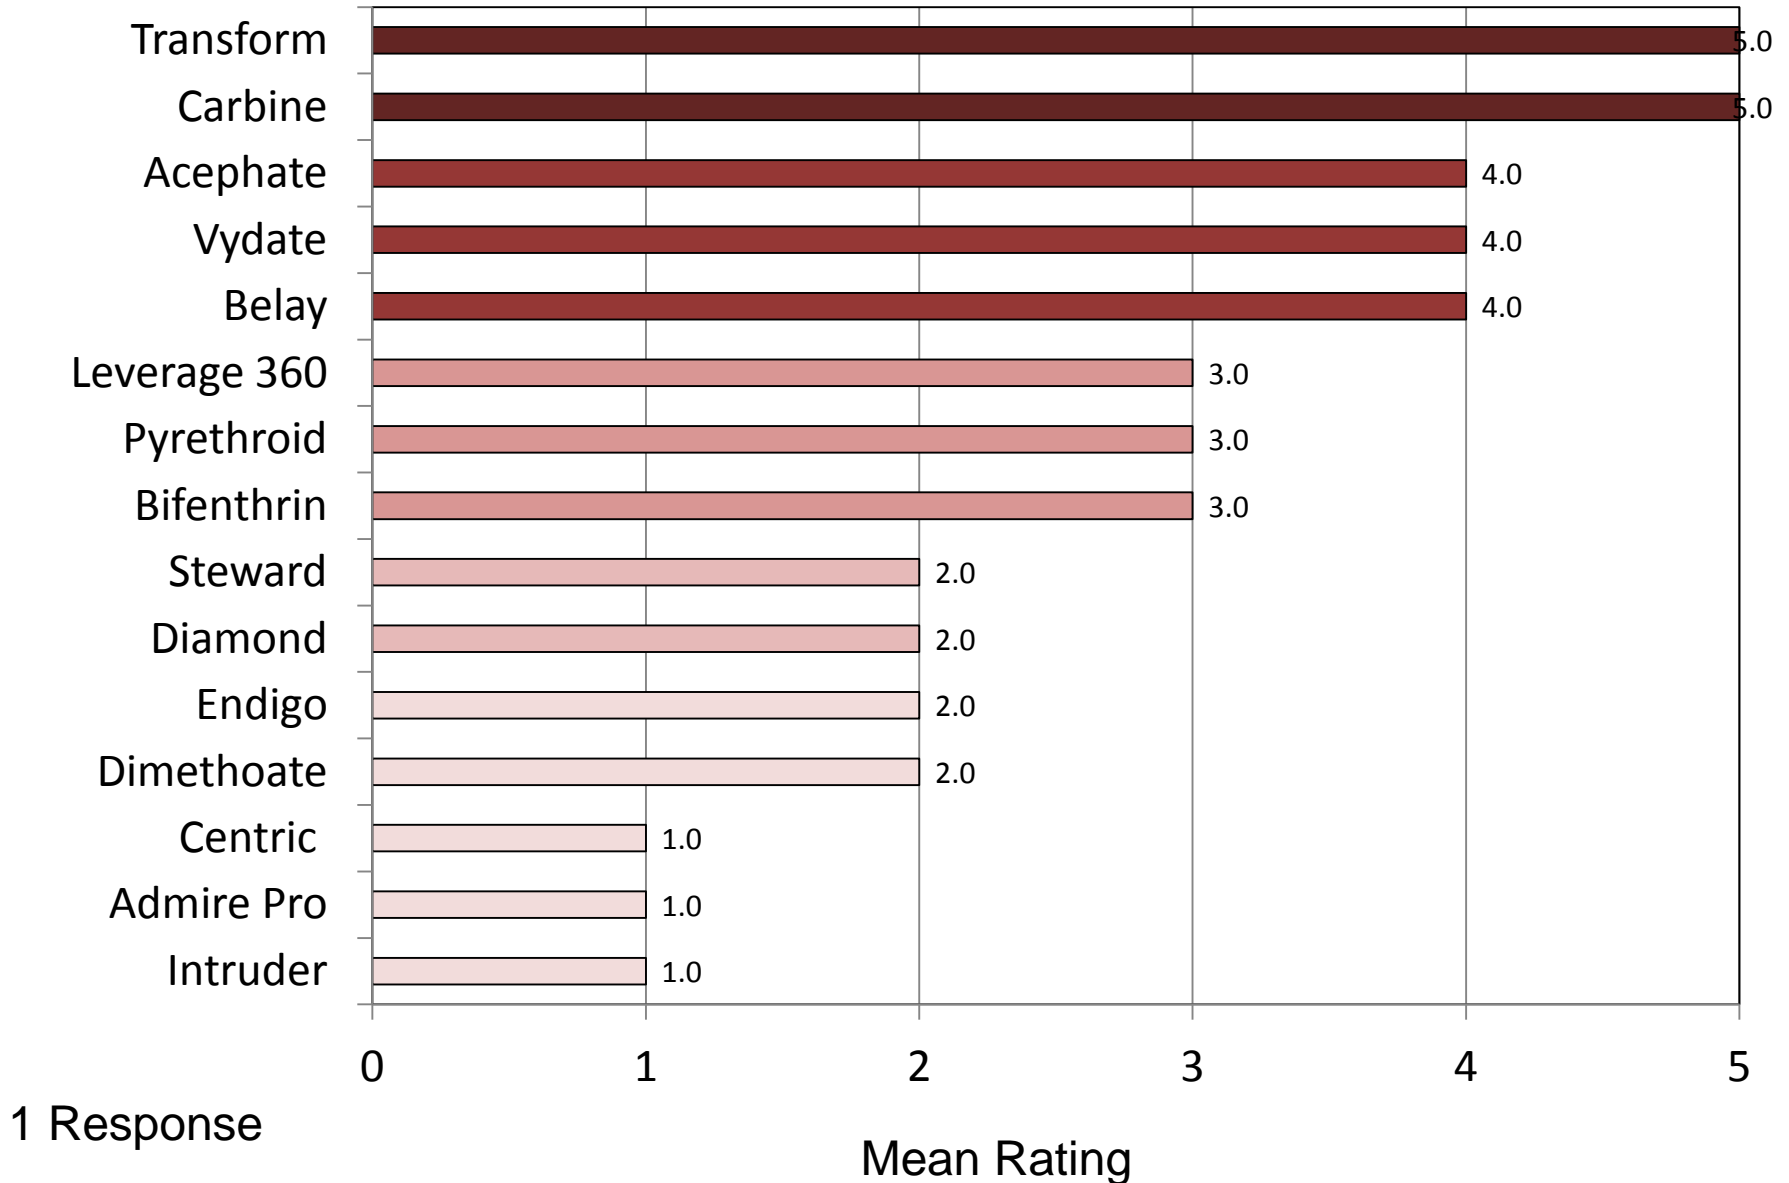

# Tarnished Plant Bug – Beltwide – Cotton

0 = No Control, 1 = Poor Control, 2 = Marginal Control, 3 = Fair Control, 4 = Good Control, 5 = Excellent Control

10 Responses

# Western Tarnished Plant Bug – Beltwide – Cotton

0 = No Control, 1 = Poor Control, 2 = Marginal Control, 3 = Fair Control, 4 = Good Control, 5 = Excellent Control

# Cotton Fleahopper – Beltwide – Cotton

0 = No Control, 1 = Poor Control, 2 = Marginal Control, 3 = Fair Control, 4 = Good Control, 5 = Excellent Control

6 Responses

Mean Rating