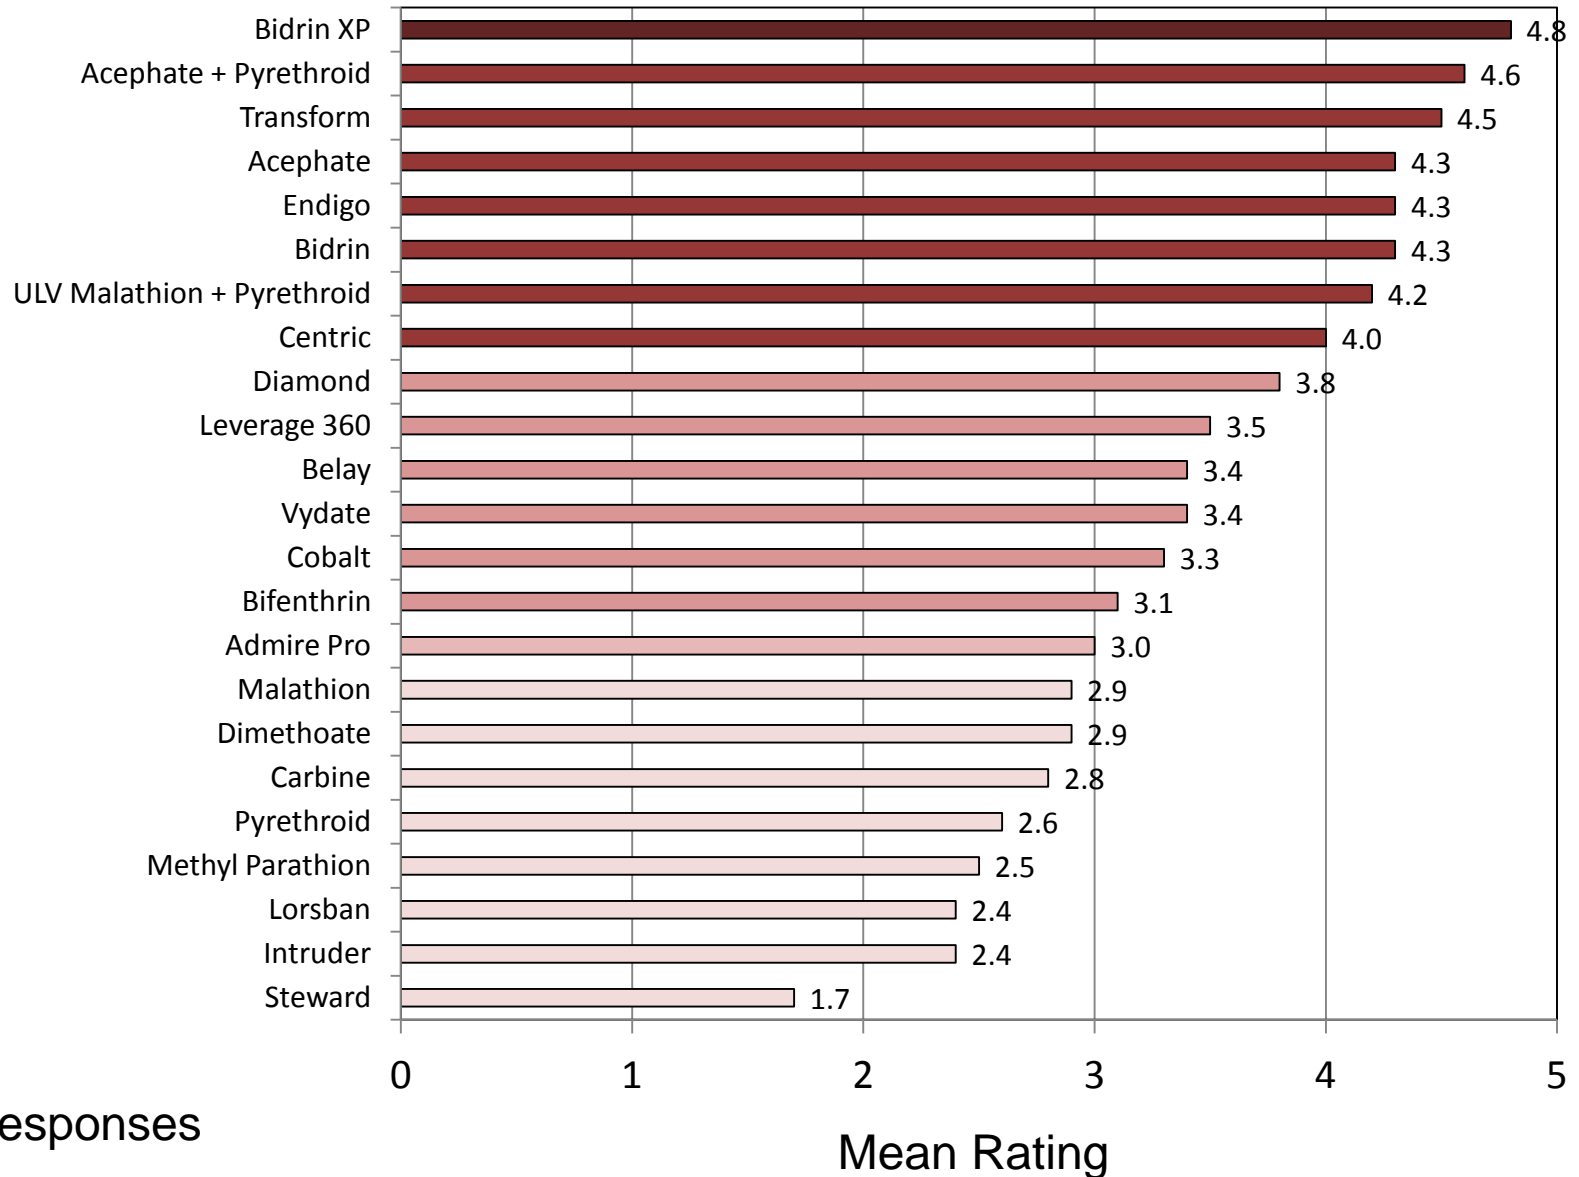

# Southern Armyworm – Beltwide – Cotton

0 = No Control, 1 = Poor Control, 2 = Marginal Control, 3 = Fair Control, 4 = Good Control, 5 = Excellent Control

# Saltmarsh Caterpillar – Beltwide – Cotton

0 = No Control, 1 = Poor Control, 2 = Marginal Control, 3 = Fair Control, 4 = Good Control, 5 = Excellent Control

8 Responses

# Cutworms – Beltwide – Cotton

0 = No Control, 1 = Poor Control, 2 = Marginal Control, 3 = Fair Control, 4 = Good Control, 5 = Excellent Control

10 Responses

Mean Rating

# Tarnished Plant Bug – Beltwide – Cotton

0 = No Control, 1 = Poor Control, 2 = Marginal Control, 3 = Fair Control, 4 = Good Control, 5 = Excellent Control

10 Responses