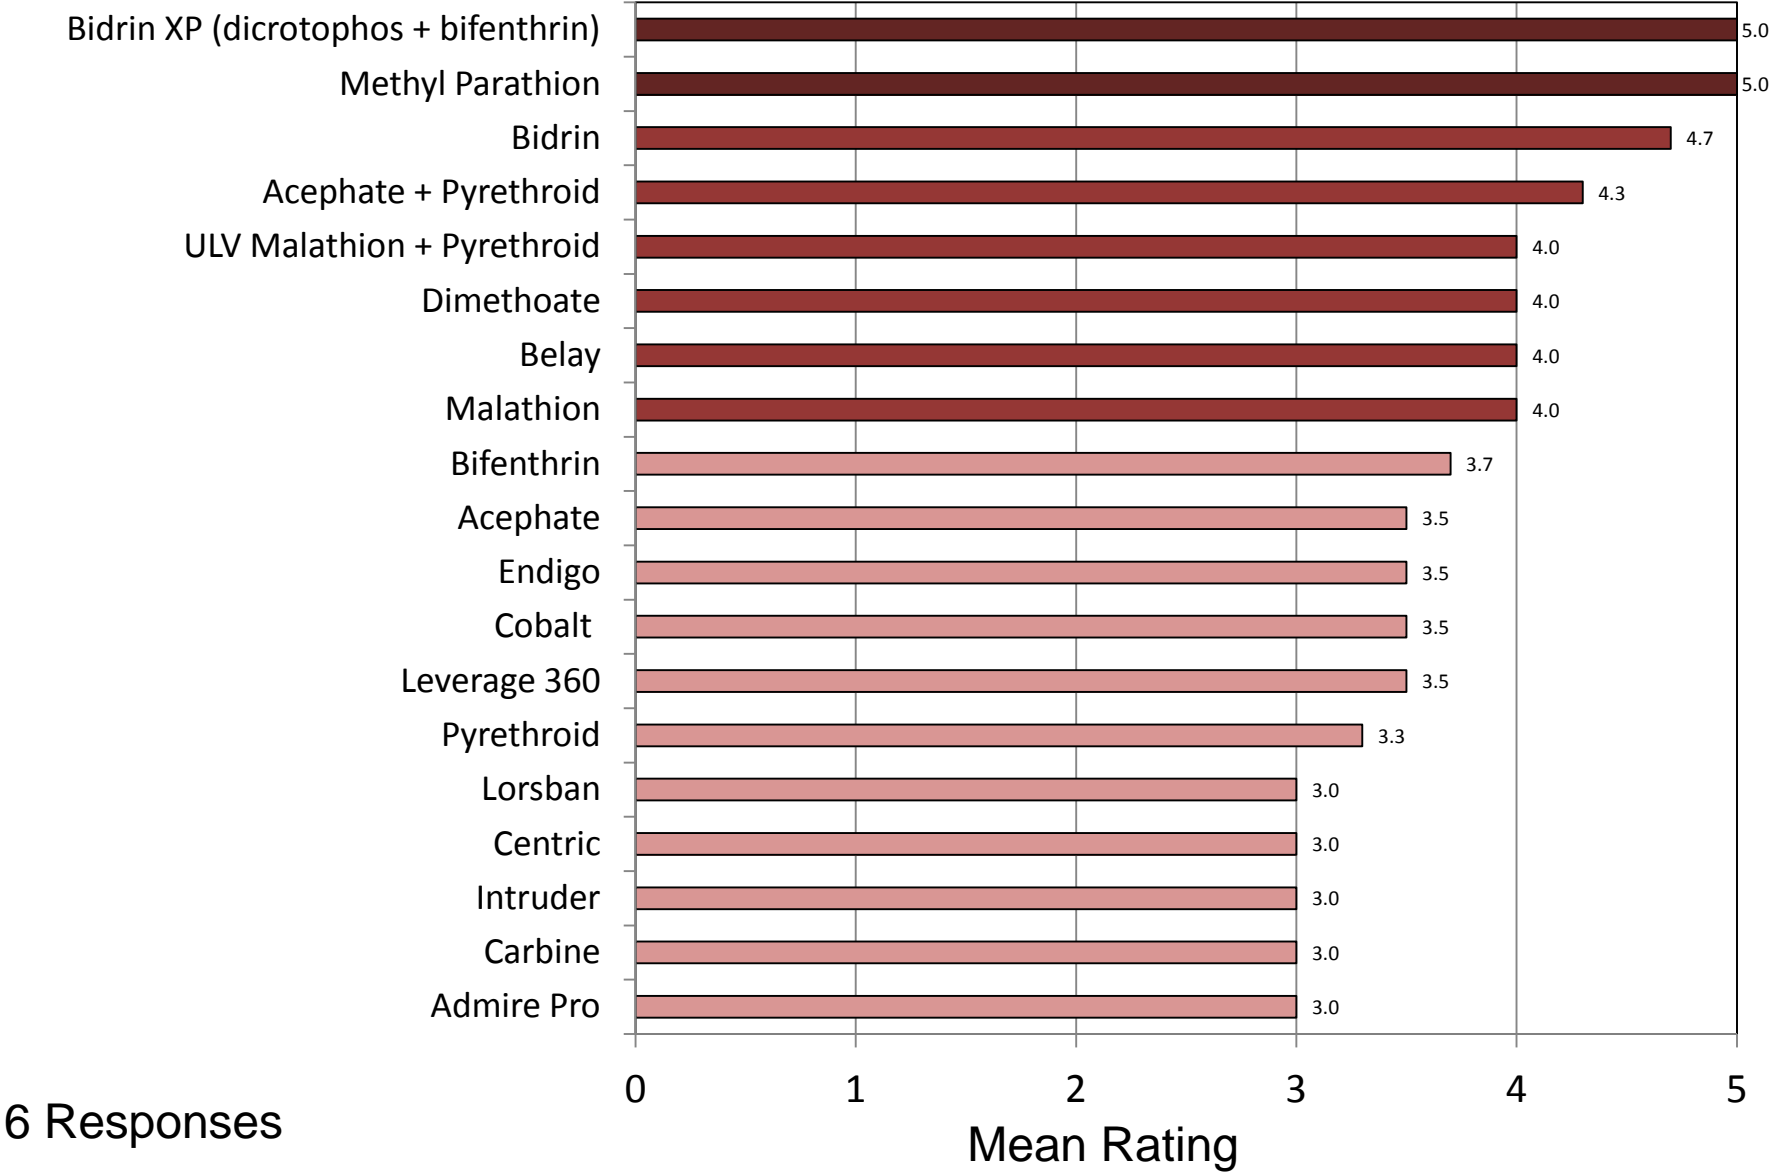

# Green/Southern Green Stink Bug – Beltwide – Cotton

0 = No Control, 1 = Poor Control, 2 = Marginal Control, 3 = Fair Control, 4 = Good Control, 5 = Excellent Control

# Brown Stinkbugs – Beltwide – Cotton

0 = No Control, 1 = Poor Control, 2 = Marginal Control, 3 = Fair Control, 4 = Good Control, 5 = Excellent Control

11 Responses

# Leaf-footed Bugs Bug – Beltwide – Cotton

0 = No Control, 1 = Poor Control, 2 = Marginal Control, 3 = Fair Control, 4 = Good Control, 5 = Excellent Control