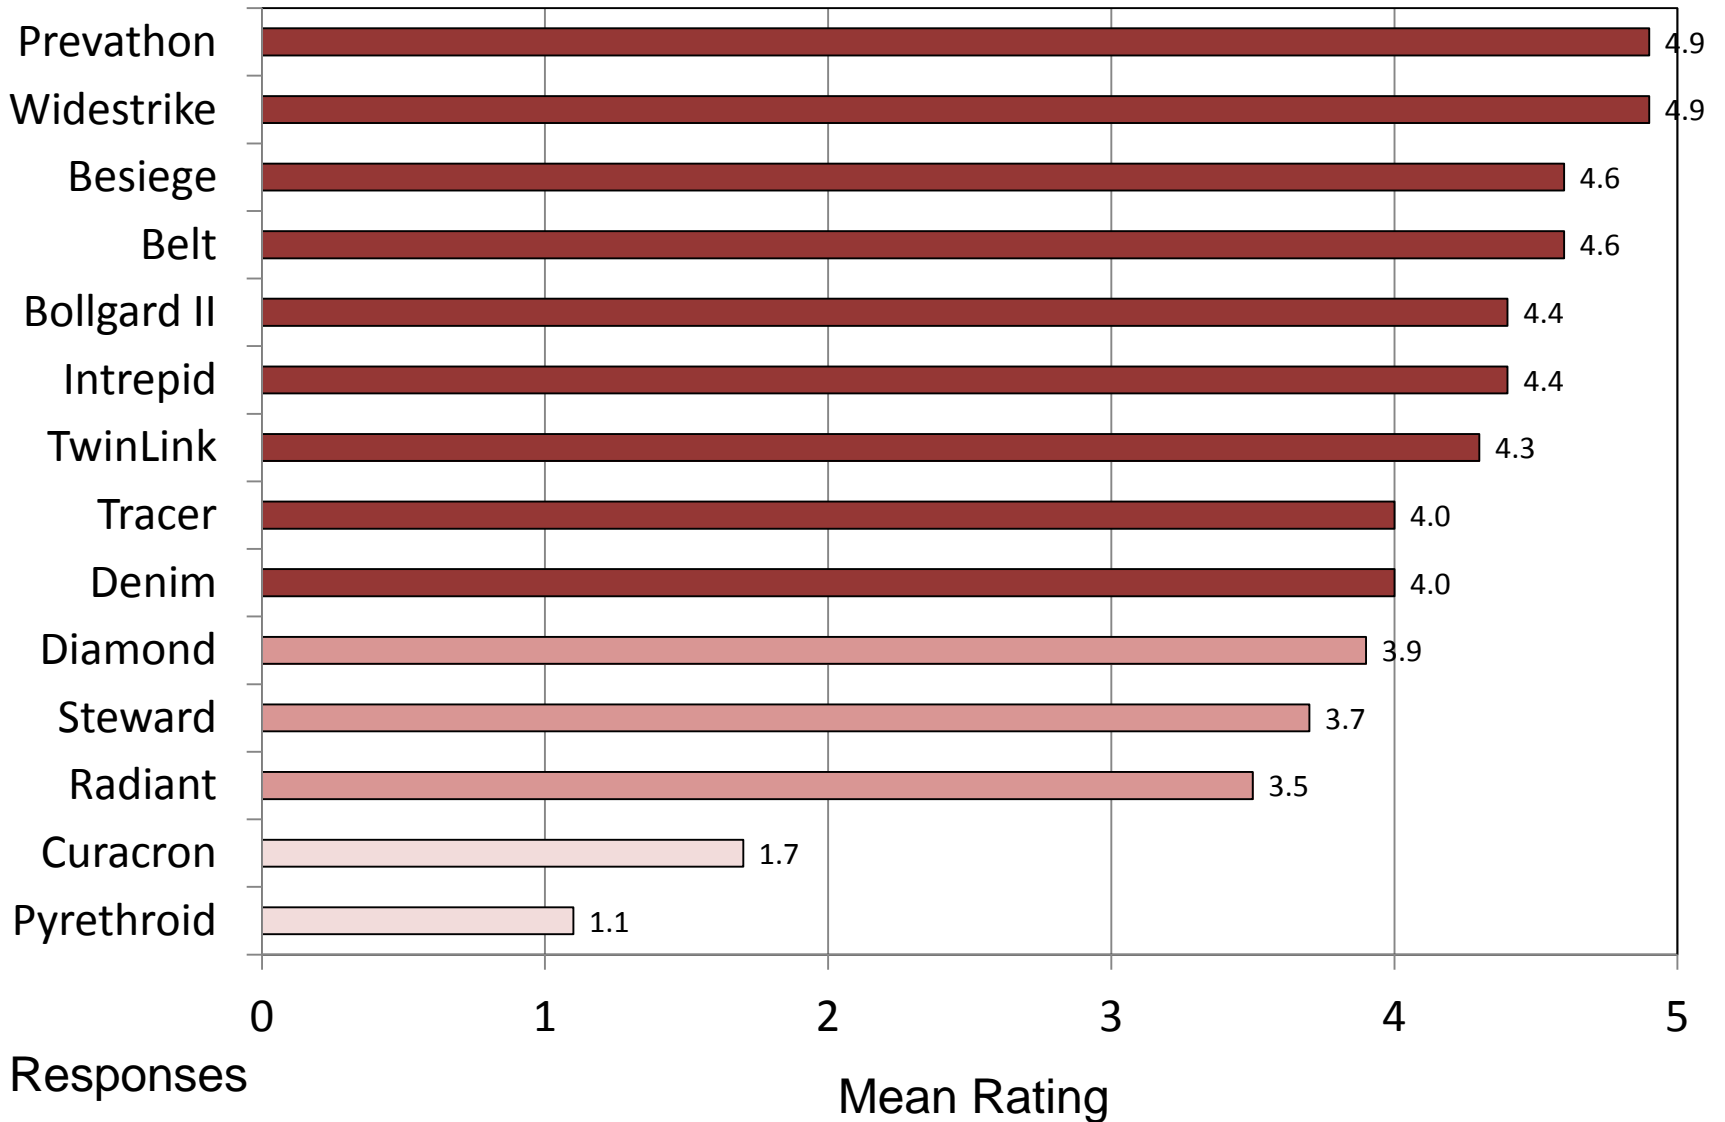

# Bollworm – Beltwide – Cotton

0 = No Control, 1 = Poor Control, 2 = Marginal Control, 3 = Fair Control, 4 = Good Control, 5 = Excellent Control

# Tobacco Budworm – Beltwide – Cotton

0 = No Control, 1 = Poor Control, 2 = Marginal Control, 3 = Fair Control, 4 = Good Control, 5 = Excellent Control

13 Responses

Mean Rating

# Beet Armyworm – Beltwide – Cotton

0 = No Control, 1 = Poor Control, 2 = Marginal Control, 3 = Fair Control, 4 = Good Control, 5 = Excellent Control

# Fall Armyworm – Beltwide – Cotton

0 = No Control, 1 = Poor Control, 2 = Marginal Control, 3 = Fair Control, 4 = Good Control, 5 = Excellent Control

11 Responses