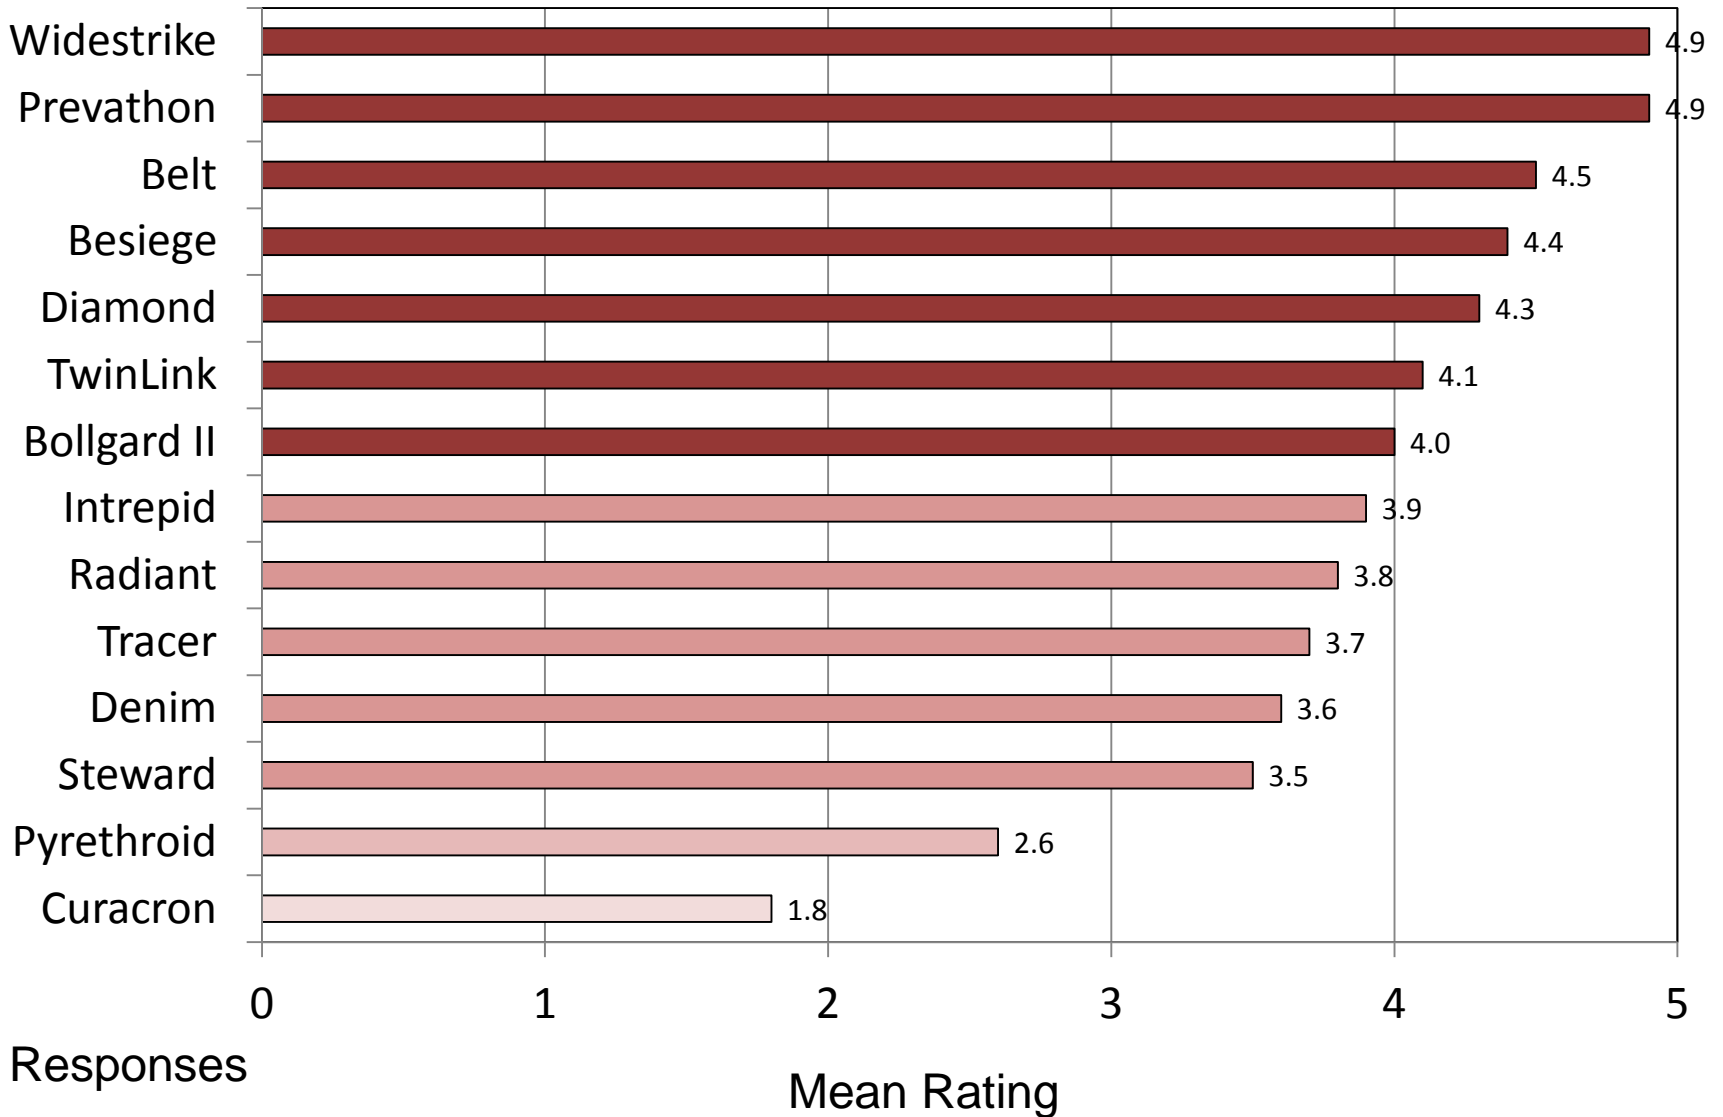

# Bollworm – Beltwide – Cotton

0 = No Control, 1 = Poor Control, 2 = Marginal Control, 3 = Fair Control, 4 = Good Control, 5 = Excellent Control

# Tobacco Budworm – Beltwide – Cotton

0 = No Control, 1 = Poor Control, 2 = Marginal Control, 3 = Fair Control, 4 = Good Control, 5 = Excellent Control

13 Responses

Mean Rating

# Beet Armyworm – Beltwide – Cotton

0 = No Control, 1 = Poor Control, 2 = Marginal Control, 3 = Fair Control, 4 = Good Control, 5 = Excellent Control

# Fall Armyworm – Beltwide – Cotton

0 = No Control, 1 = Poor Control, 2 = Marginal Control, 3 = Fair Control, 4 = Good Control, 5 = Excellent Control

11 Responses