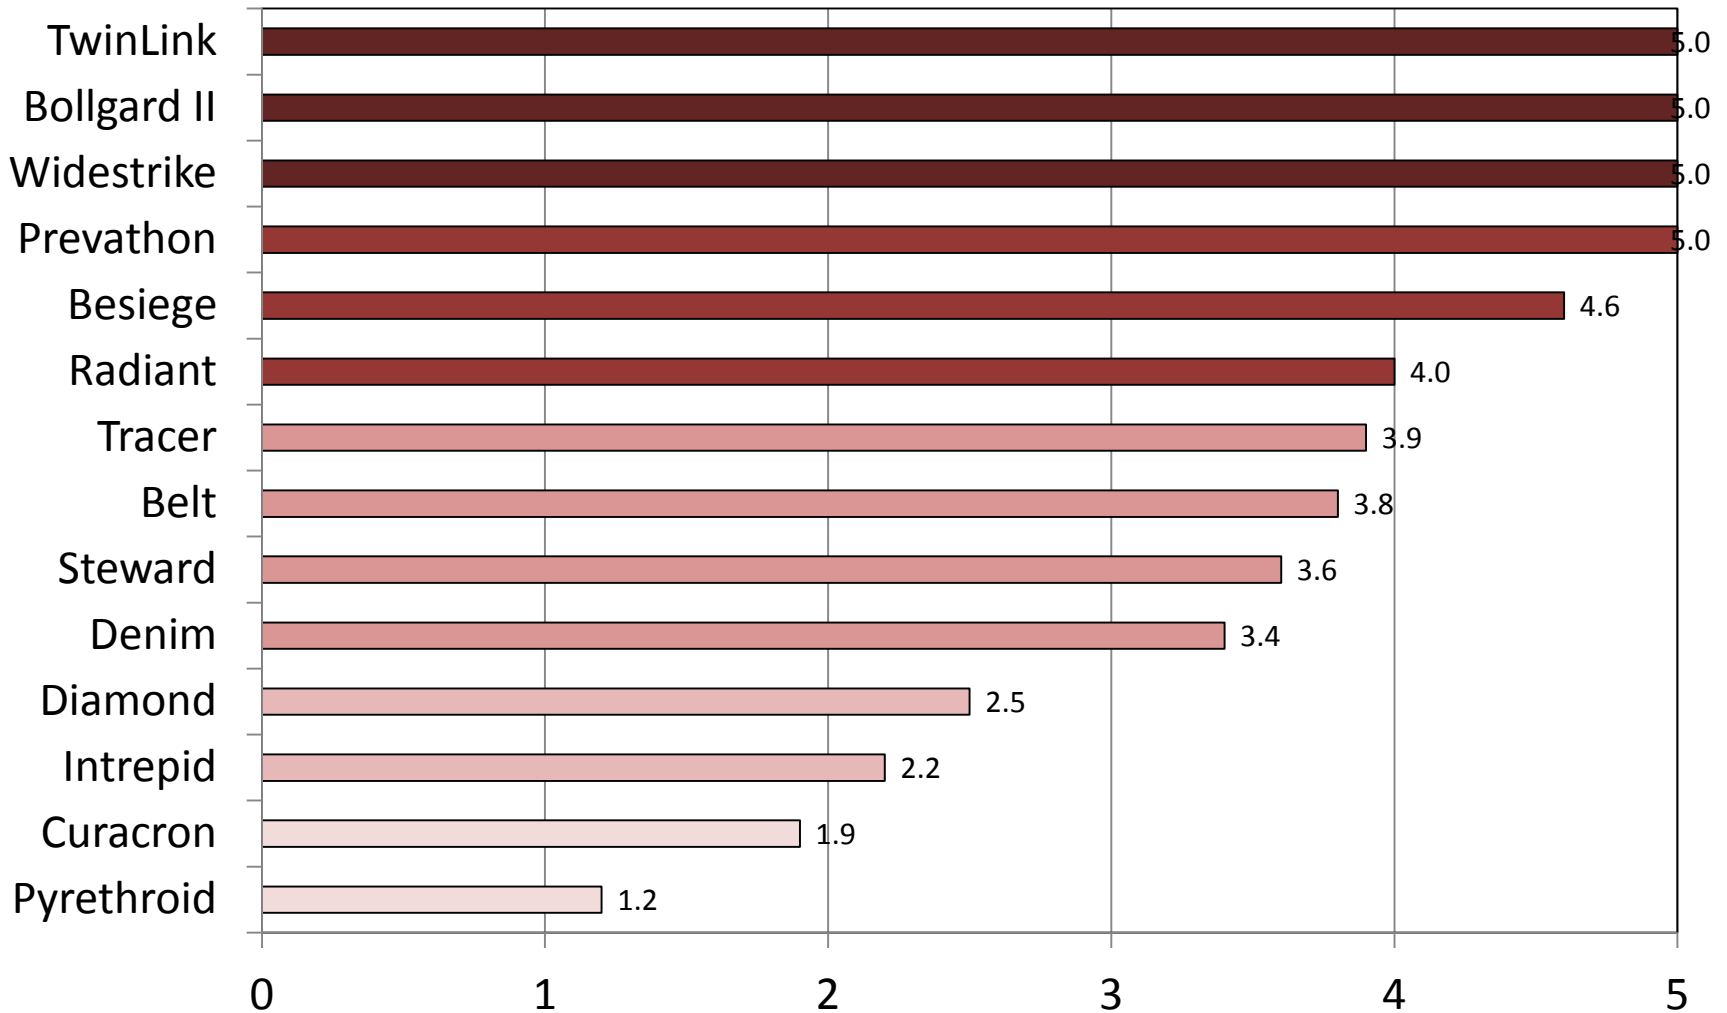

# Bollworm – Beltwide – Cotton

0 = No Control, 1 = Poor Control, 2 = Marginal Control, 3 = Fair Control, 4 = Good Control, 5 = Excellent Control

# Tobacco Budworm – Beltwide – Cotton

0 = No Control, 1 = Poor Control, 2 = Marginal Control, 3 = Fair Control, 4 = Good Control, 5 = Excellent Control

13 Responses

Mean Rating

# Beet Armyworm – Beltwide – Cotton

0 = No Control, 1 = Poor Control, 2 = Marginal Control, 3 = Fair Control, 4 = Good Control, 5 = Excellent Control

# Fall Armyworm – Beltwide – Cotton

0 = No Control, 1 = Poor Control, 2 = Marginal Control, 3 = Fair Control, 4 = Good Control, 5 = Excellent Control

11 Responses