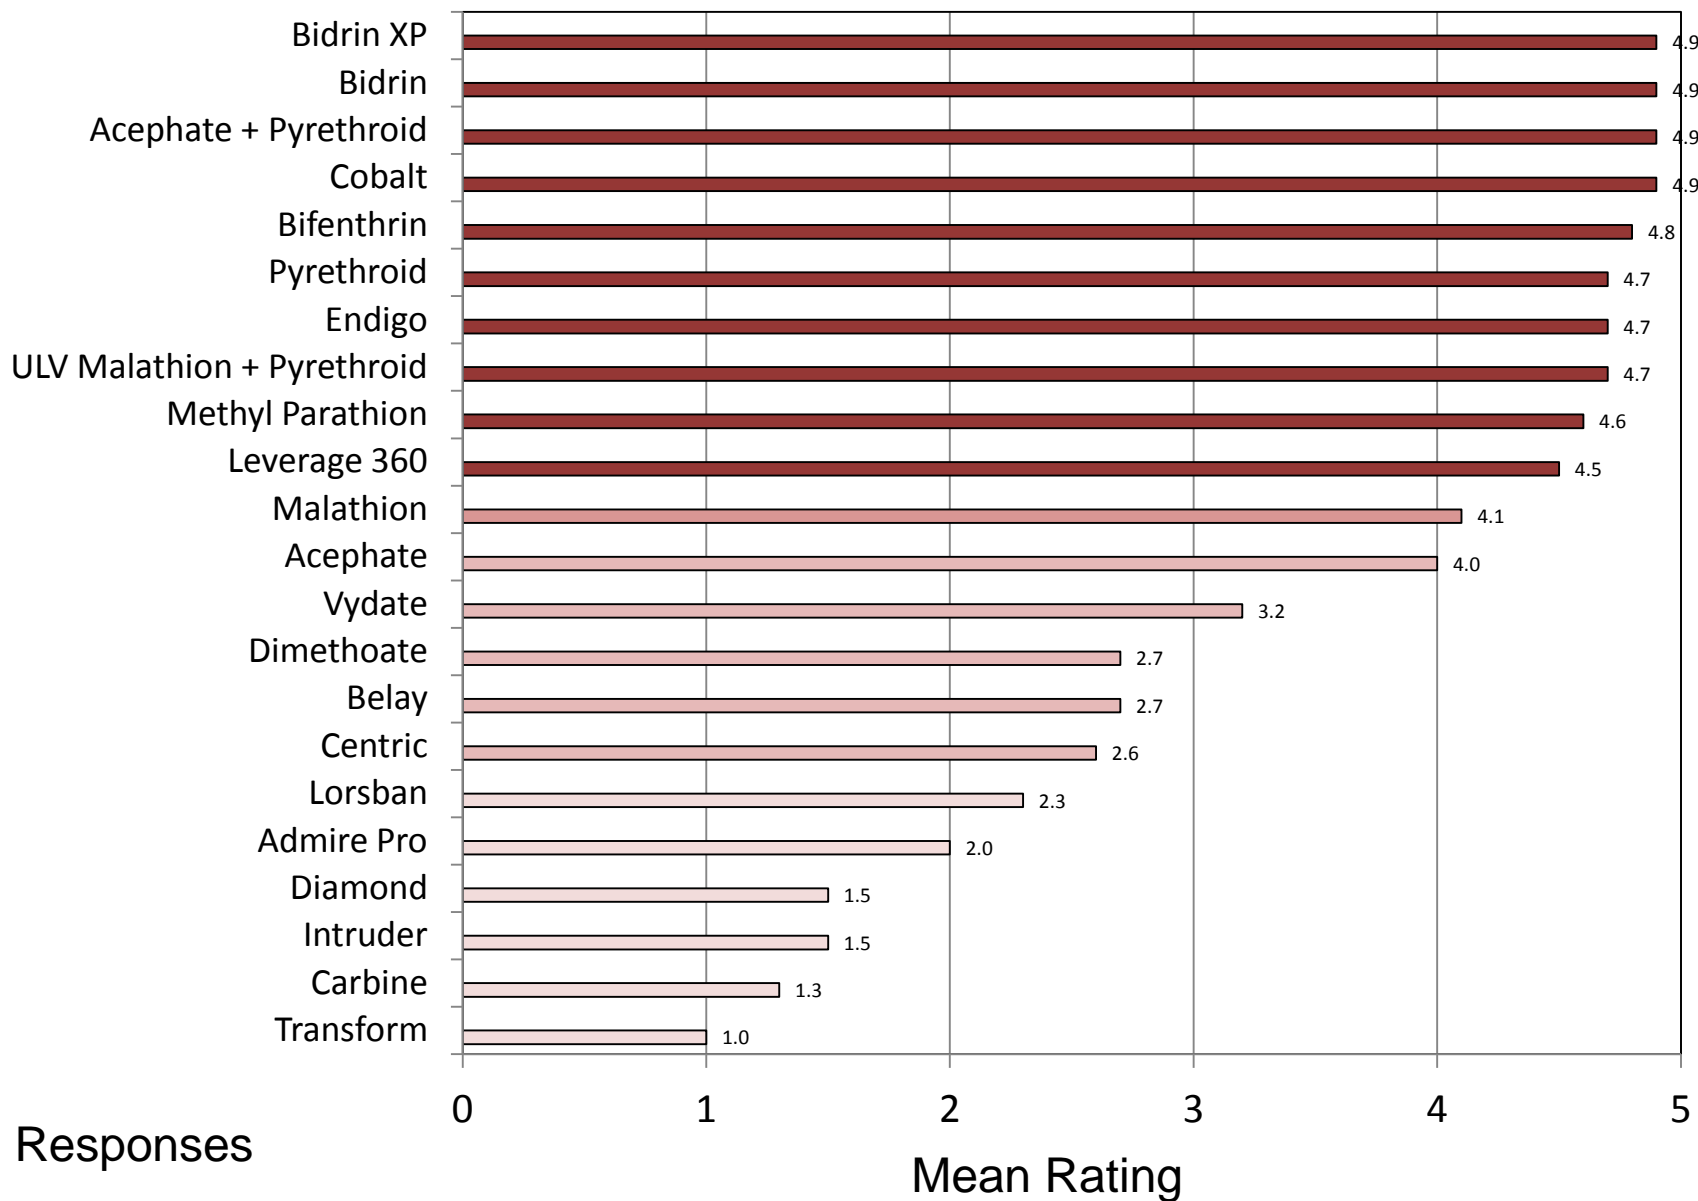

# Western Tarnished Plant Bug – Beltwide – Cotton

0 = No Control, 1 = Poor Control, 2 = Marginal Control, 3 = Fair Control, 4 = Good Control, 5 = Excellent Control

# Cotton Fleahopper – Beltwide – Cotton

0 = No Control, 1 = Poor Control, 2 = Marginal Control, 3 = Fair Control, 4 = Good Control, 5 = Excellent Control

6 Responses

Mean Rating

# Green/Southern Green Stink Bug – Beltwide – Cotton

0 = No Control, 1 = Poor Control, 2 = Marginal Control, 3 = Fair Control, 4 = Good Control, 5 = Excellent Control