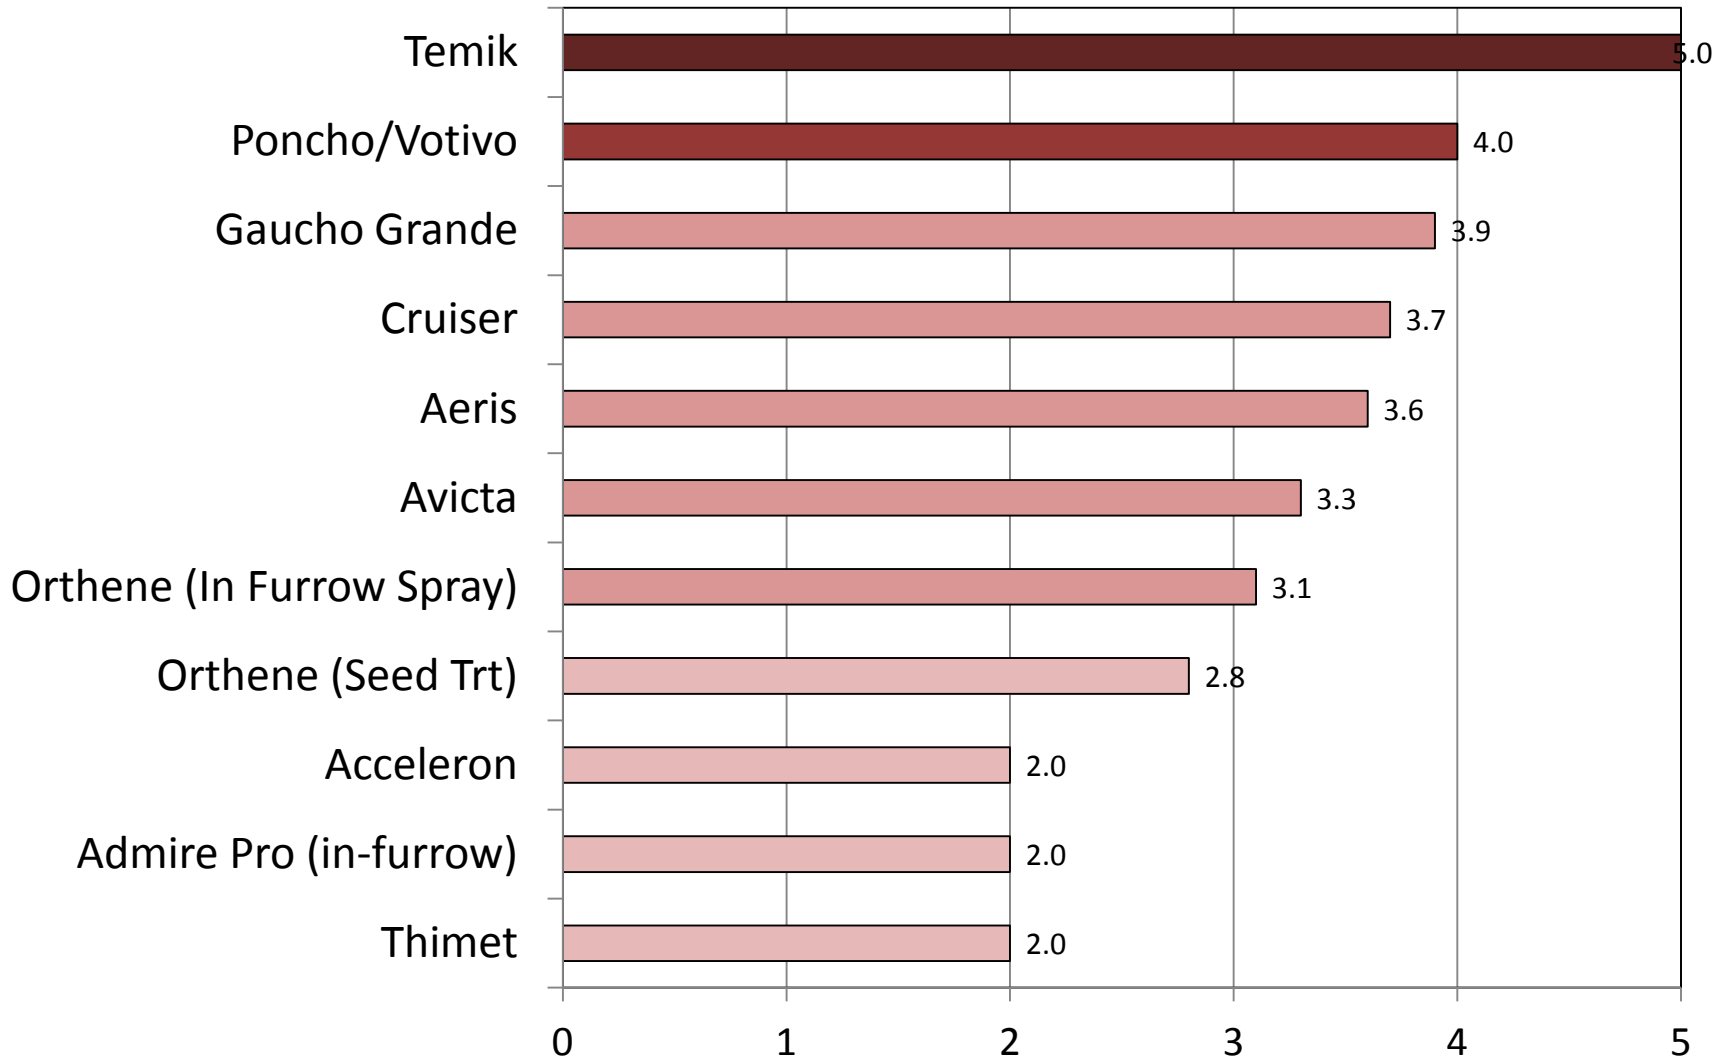

Thrips – Beltwide – Cotton

0 = No Control, 1 = Poor Control, 2 = Marginal Control, 3 = Fair Control, 4 = Good Control, 5 = Excellent Control

13 Responses

Mean Rating