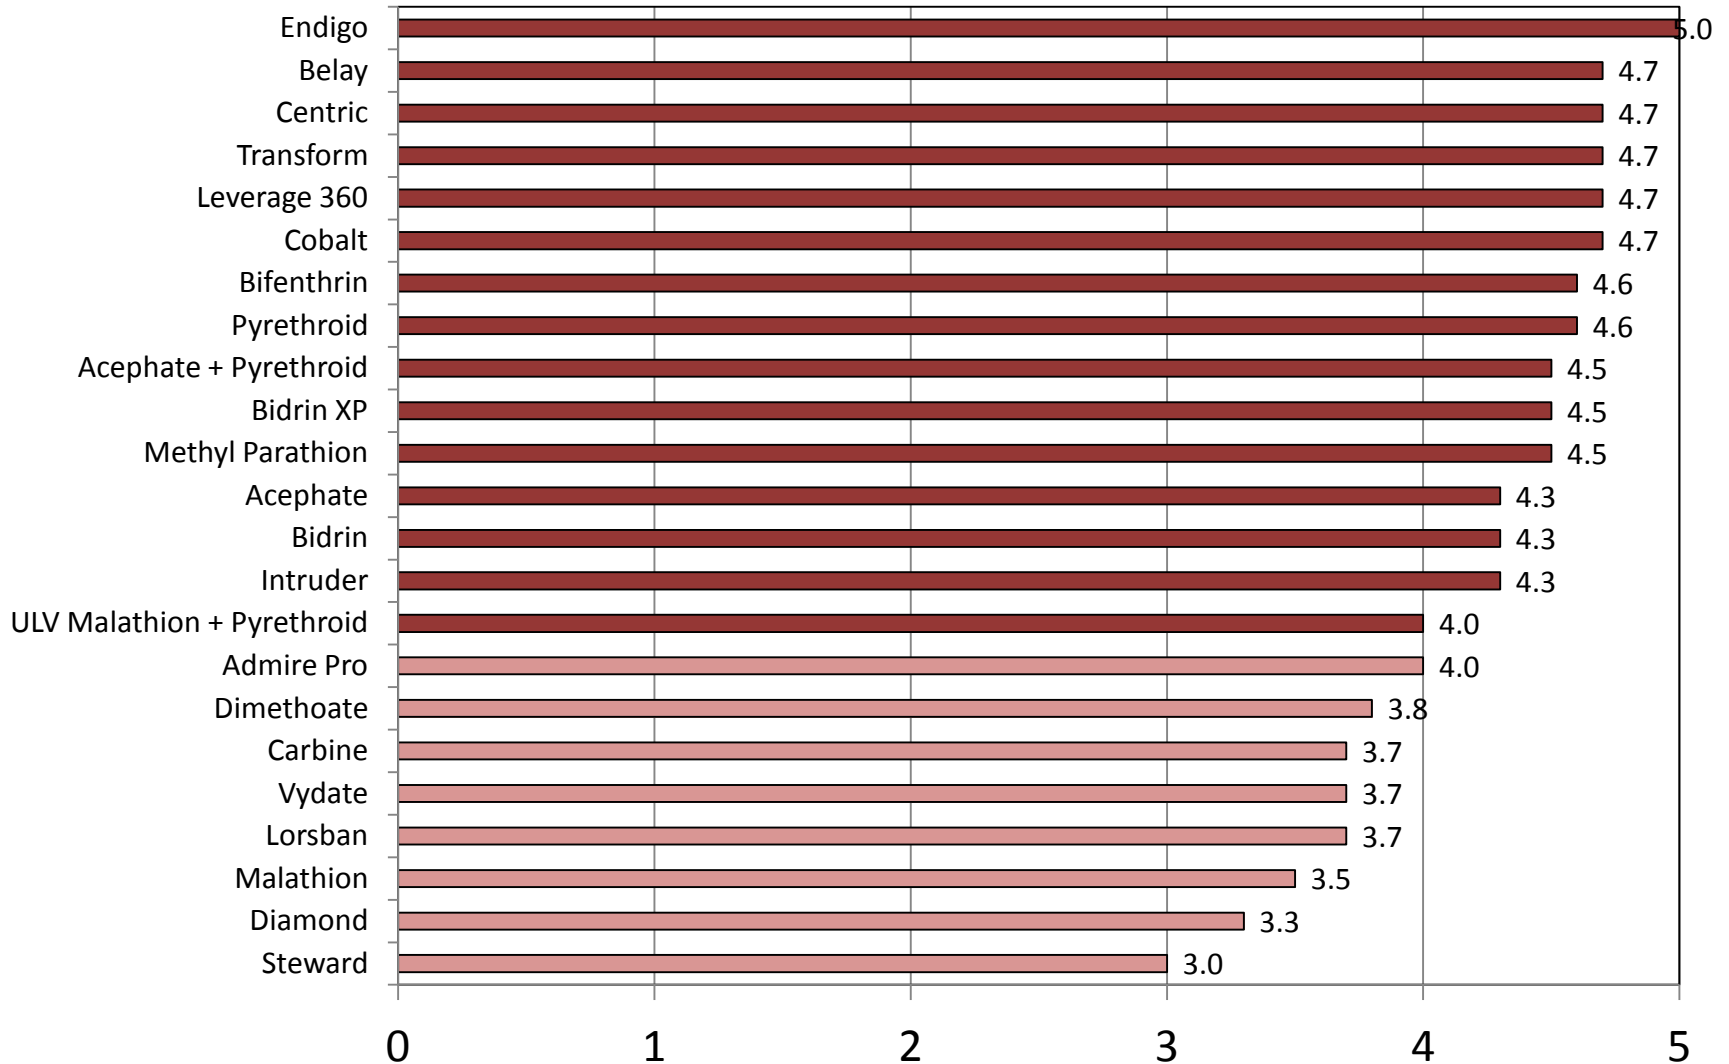

# Cutworms – Beltwide – Cotton

0 = No Control, 1 = Poor Control, 2 = Marginal Control, 3 = Fair Control, 4 = Good Control, 5 = Excellent Control

10 Responses

Mean Rating

# Tarnished Plant Bug – Beltwide – Cotton

0 = No Control, 1 = Poor Control, 2 = Marginal Control, 3 = Fair Control, 4 = Good Control, 5 = Excellent Control

10 Responses

# Western Tarnished Plant Bug – Beltwide – Cotton

0 = No Control, 1 = Poor Control, 2 = Marginal Control, 3 = Fair Control, 4 = Good Control, 5 = Excellent Control

# Cotton Fleahopper – Beltwide – Cotton

0 = No Control, 1 = Poor Control, 2 = Marginal Control, 3 = Fair Control, 4 = Good Control, 5 = Excellent Control

6 Responses

Mean Rating