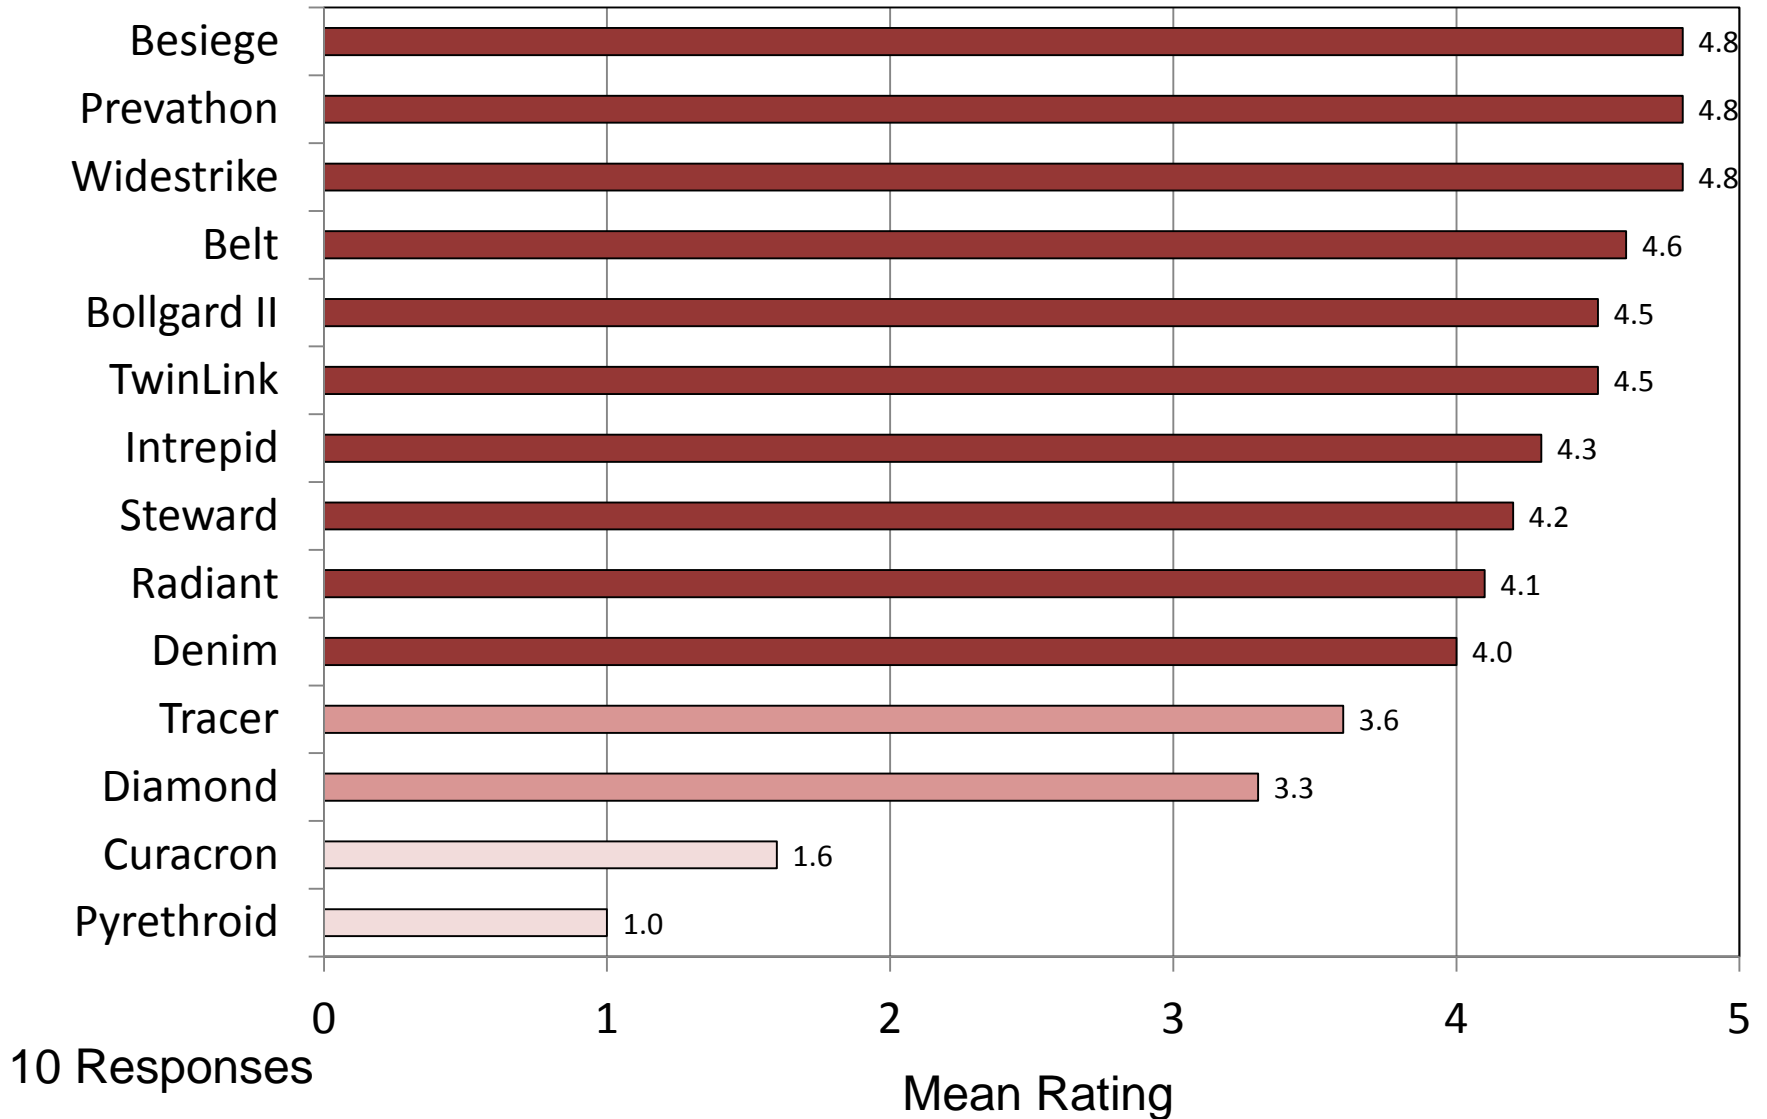

# Beet Armyworm – Beltwide – Cotton

0 = No Control, 1 = Poor Control, 2 = Marginal Control, 3 = Fair Control, 4 = Good Control, 5 = Excellent Control

# Fall Armyworm – Beltwide – Cotton

0 = No Control, 1 = Poor Control, 2 = Marginal Control, 3 = Fair Control, 4 = Good Control, 5 = Excellent Control

11 Responses

# Soybean Looper – Beltwide – Cotton

0 = No Control, 1 = Poor Control, 2 = Marginal Control, 3 = Fair Control, 4 = Good Control, 5 = Excellent Control

# Cabbage Looper – Beltwide – Cotton

0 = No Control, 1 = Poor Control, 2 = Marginal Control, 3 = Fair Control, 4 = Good Control, 5 = Excellent Control

8 Responses

Mean Rating