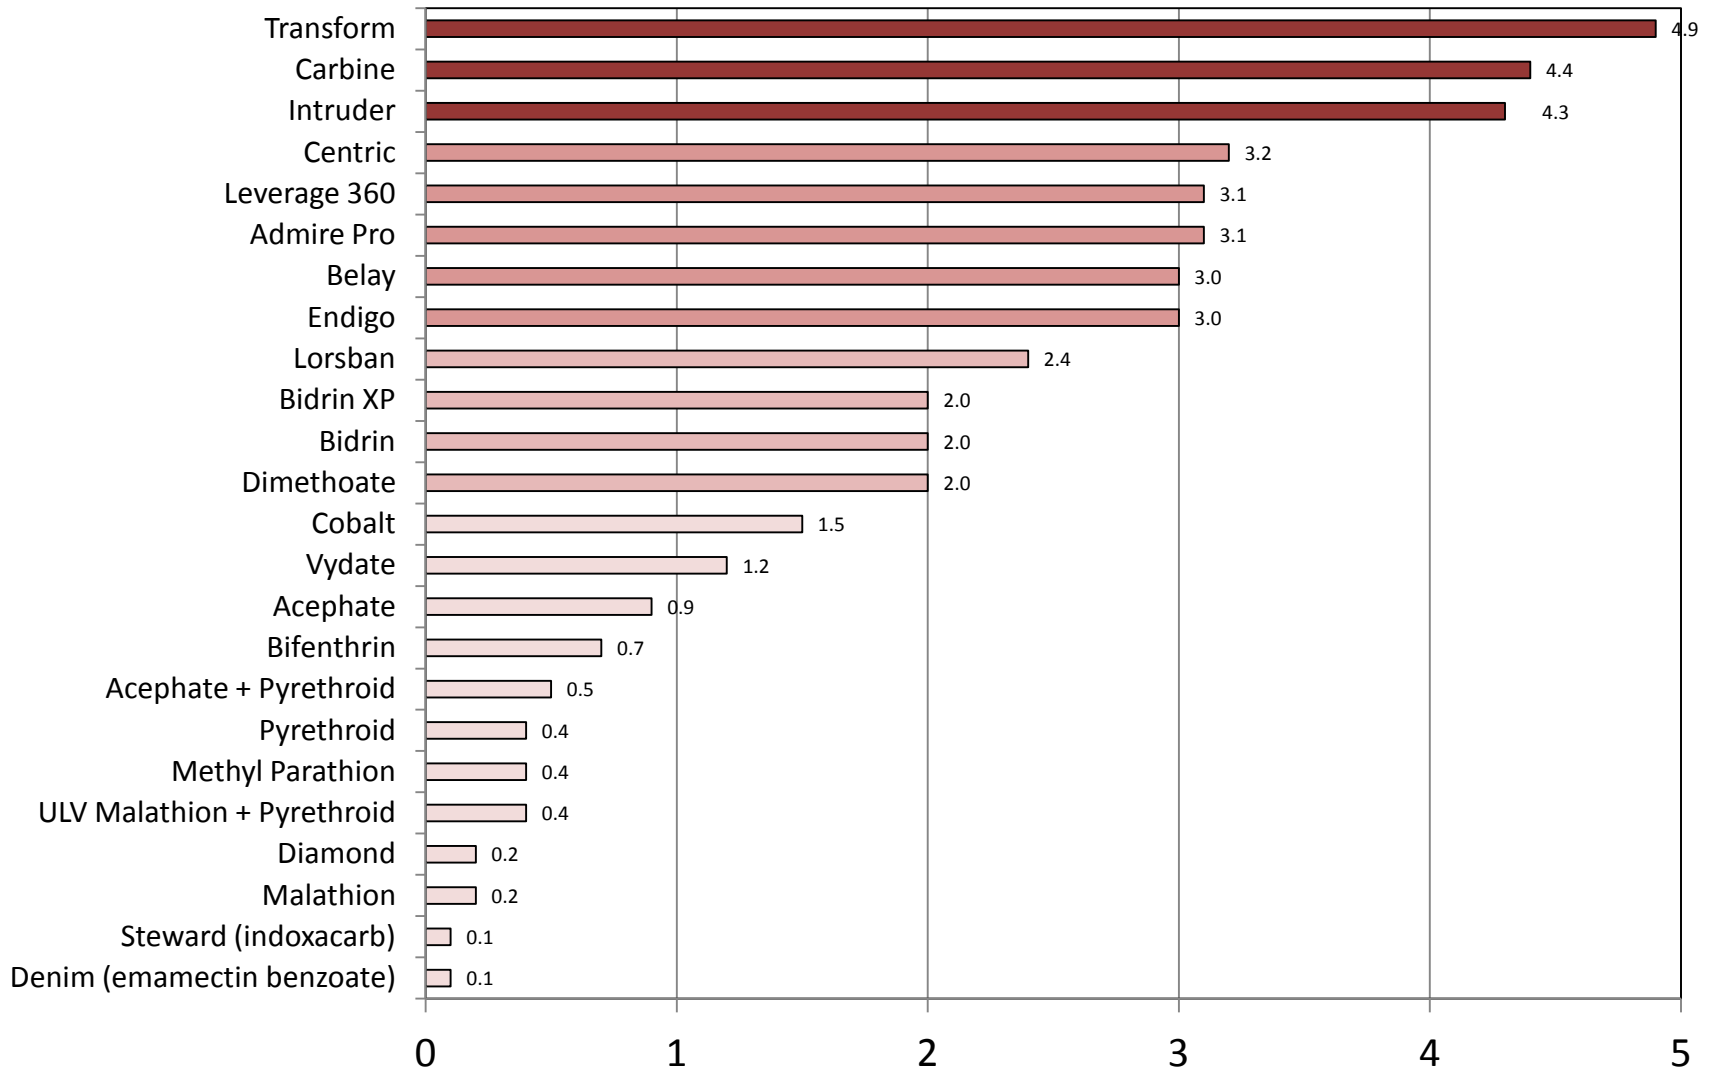

Cotton Aphid – Beltwide – Cotton

0 = No Control, 1 = Poor Control, 2 = Marginal Control, 3 = Fair Control, 4 = Good Control, 5 = Excellent Control

11 Responses

Mean Rating