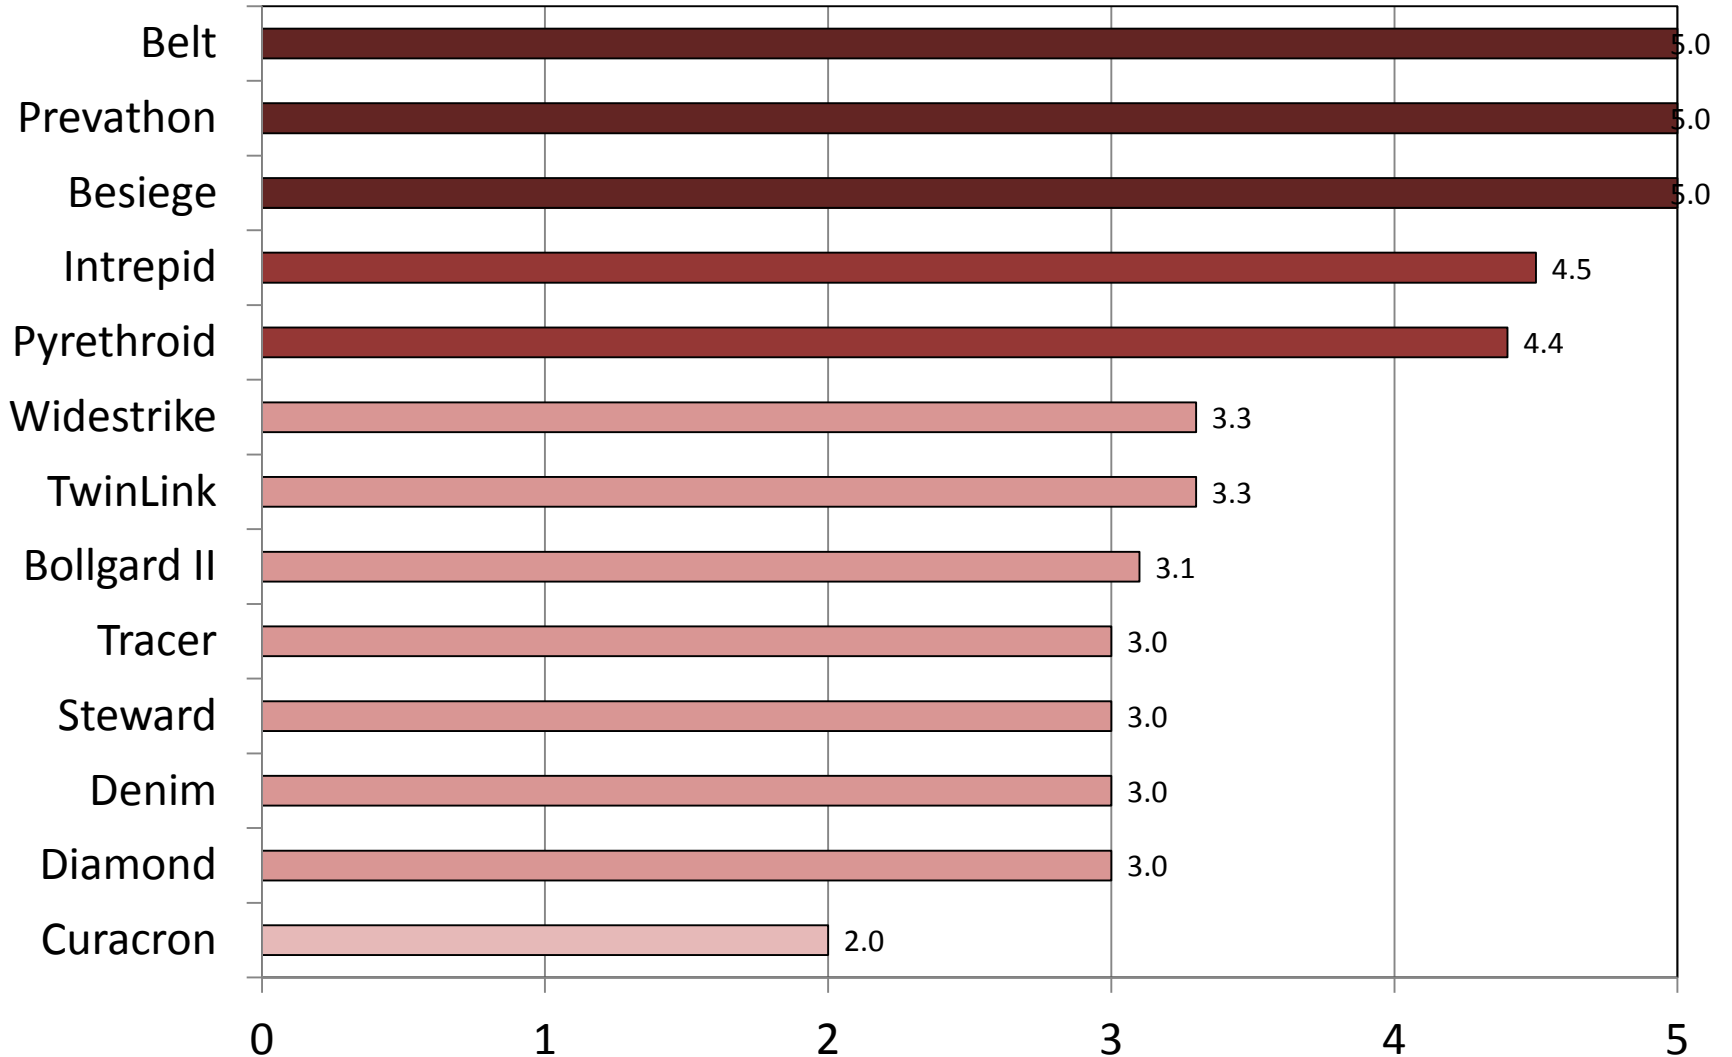

# Southern Armyworm – Beltwide – Cotton

0 = No Control, 1 = Poor Control, 2 = Marginal Control, 3 = Fair Control, 4 = Good Control, 5 = Excellent Control

# Saltmarsh Caterpillar – Beltwide – Cotton

0 = No Control, 1 = Poor Control, 2 = Marginal Control, 3 = Fair Control, 4 = Good Control, 5 = Excellent Control

8 Responses

# Cutworms – Beltwide – Cotton

0 = No Control, 1 = Poor Control, 2 = Marginal Control, 3 = Fair Control, 4 = Good Control, 5 = Excellent Control

10 Responses

Mean Rating