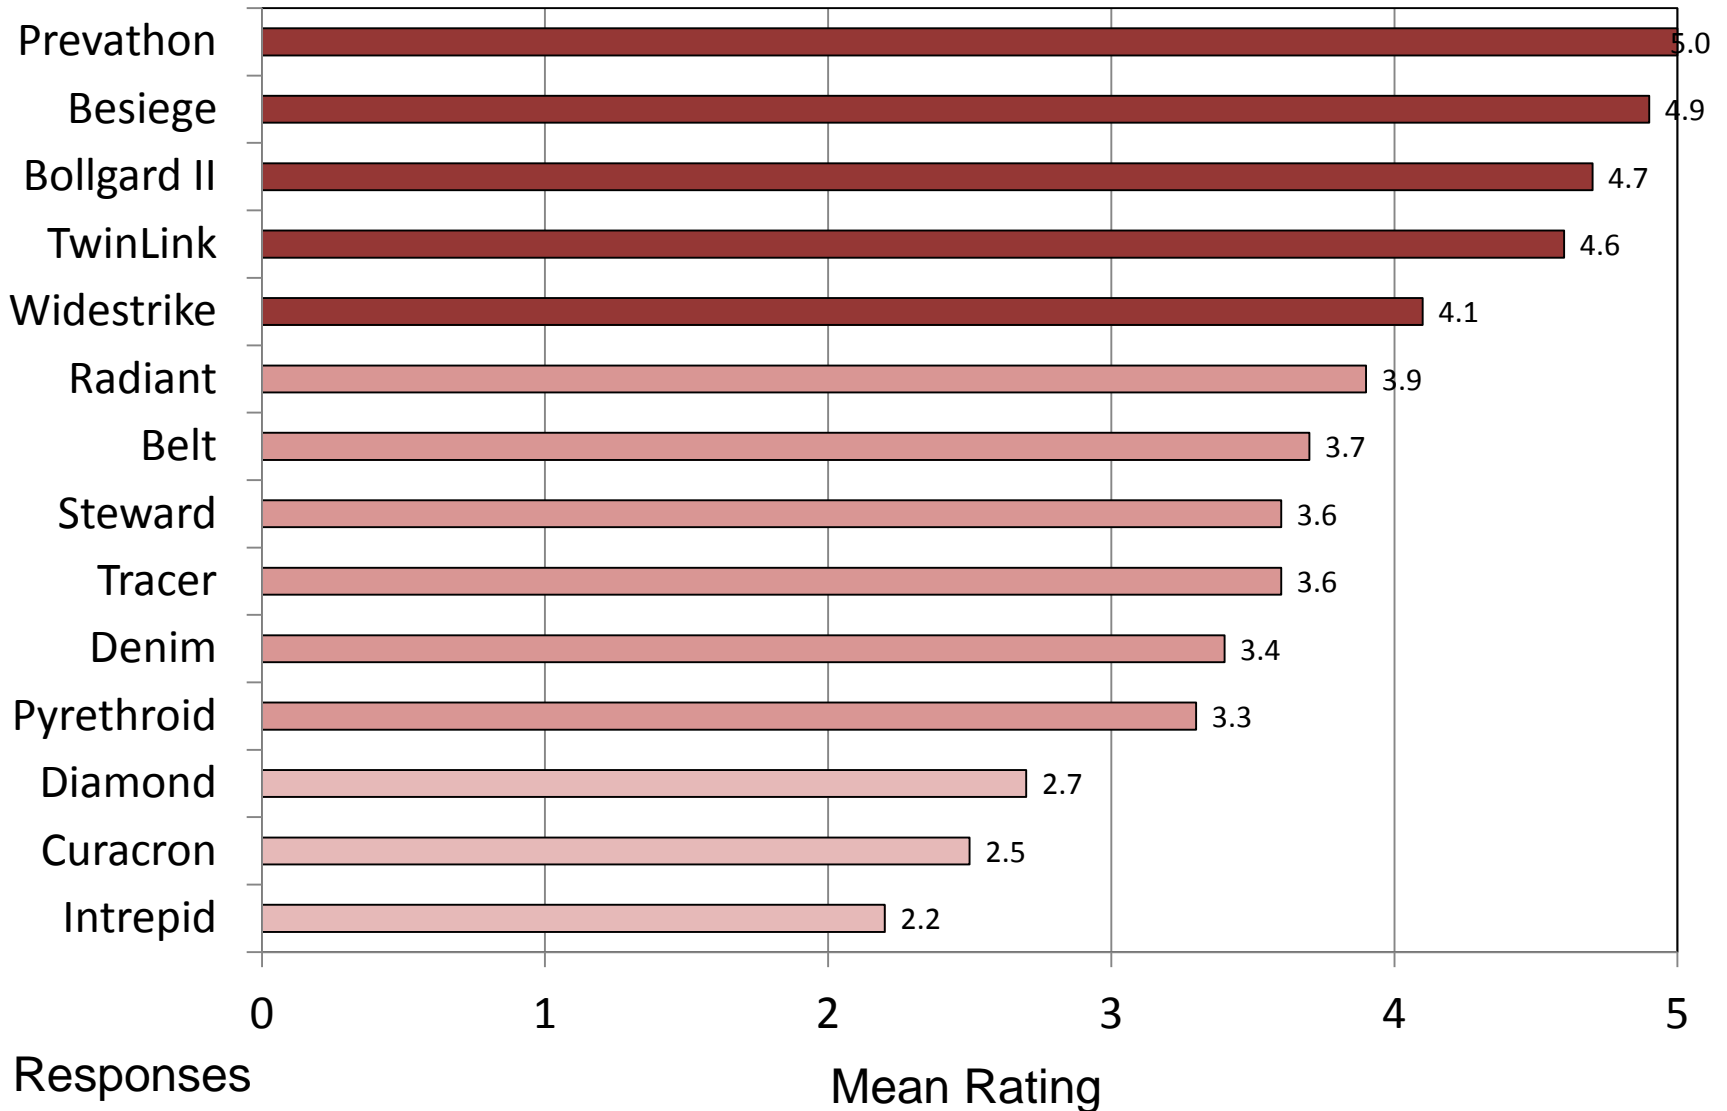

# Bollworm – Beltwide – Cotton

0 = No Control, 1 = Poor Control, 2 = Marginal Control, 3 = Fair Control, 4 = Good Control, 5 = Excellent Control

# Tobacco Budworm – Beltwide – Cotton

0 = No Control, 1 = Poor Control, 2 = Marginal Control, 3 = Fair Control, 4 = Good Control, 5 = Excellent Control

13 Responses

Mean Rating

# Beet Armyworm – Beltwide – Cotton

0 = No Control, 1 = Poor Control, 2 = Marginal Control, 3 = Fair Control, 4 = Good Control, 5 = Excellent Control