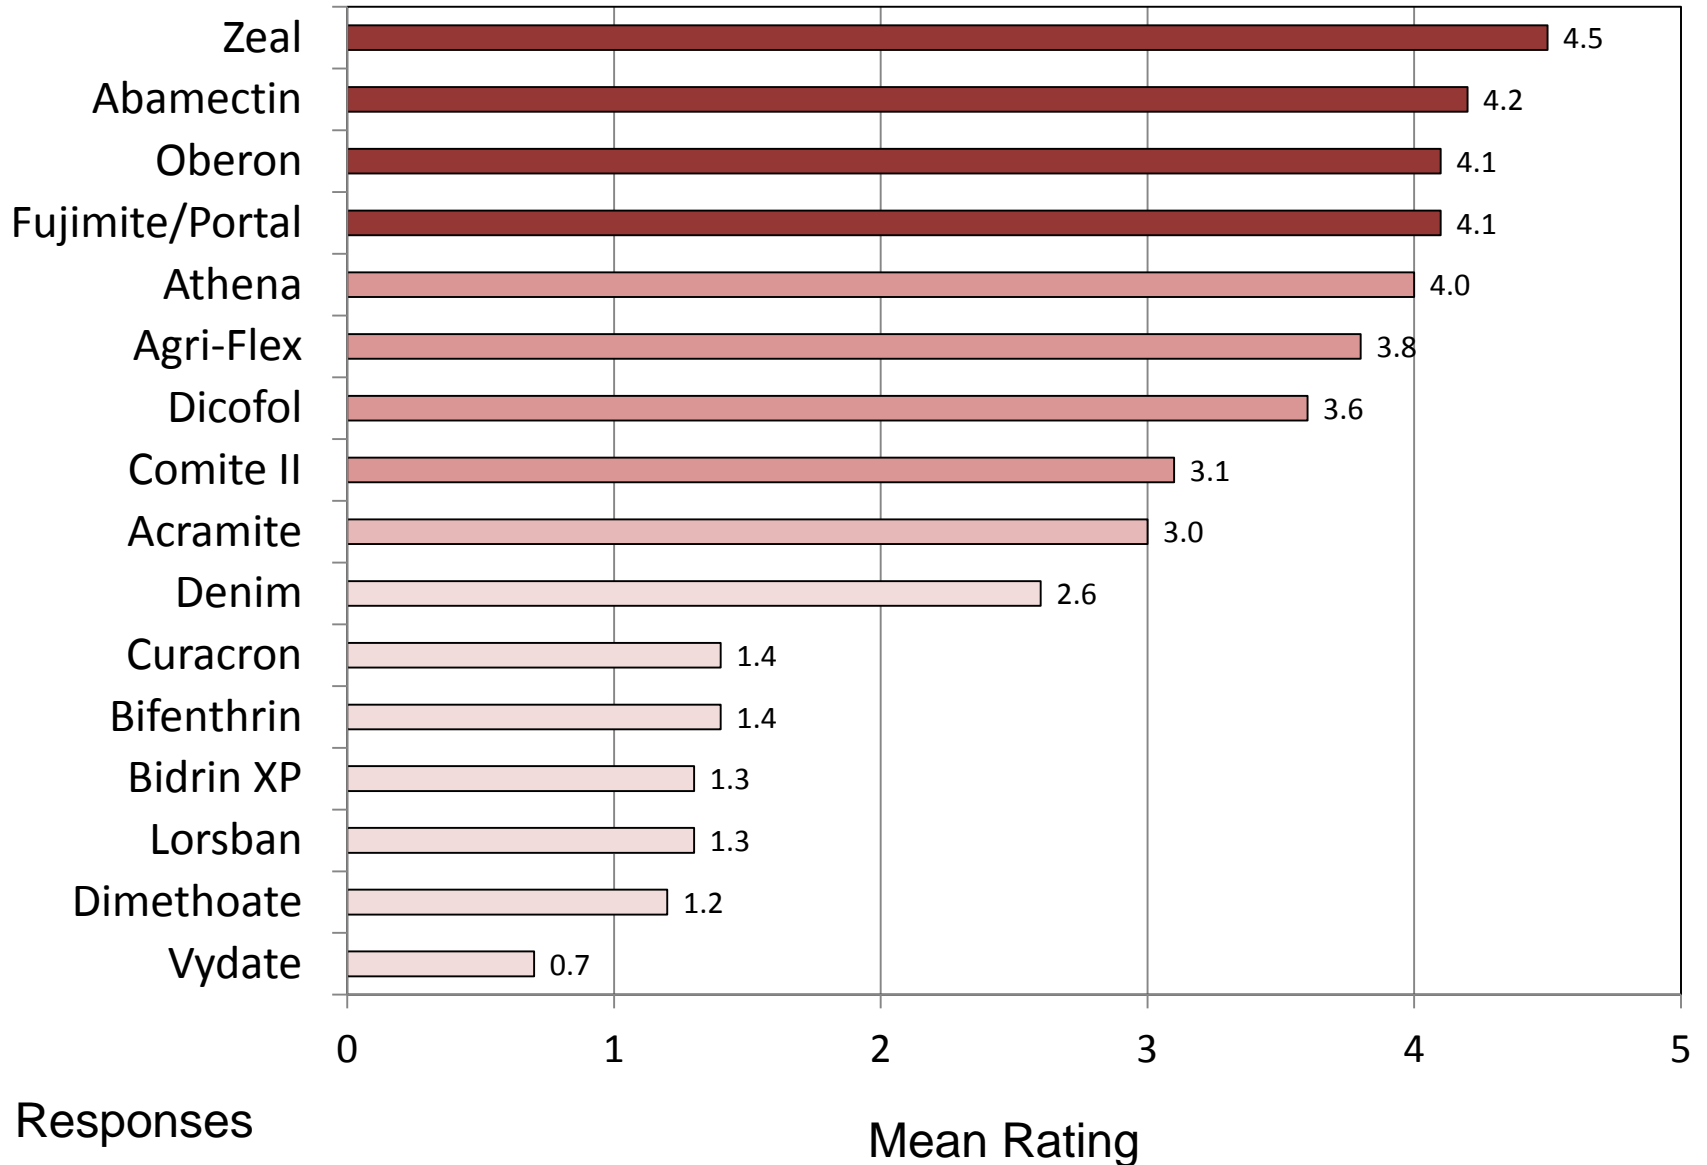

# Leaf-footed Bugs Bug – Beltwide – Cotton

0 = No Control, 1 = Poor Control, 2 = Marginal Control, 3 = Fair Control, 4 = Good Control, 5 = Excellent Control

# Cotton Aphid – Beltwide – Cotton

0 = No Control, 1 = Poor Control, 2 = Marginal Control, 3 = Fair Control, 4 = Good Control, 5 = Excellent Control

11 Responses

Mean Rating

# Spider Mites – Beltwide – Cotton

0 = No Control, 1 = Poor Control, 2 = Marginal Control, 3 = Fair Control, 4 = Good Control, 5 = Excellent Control