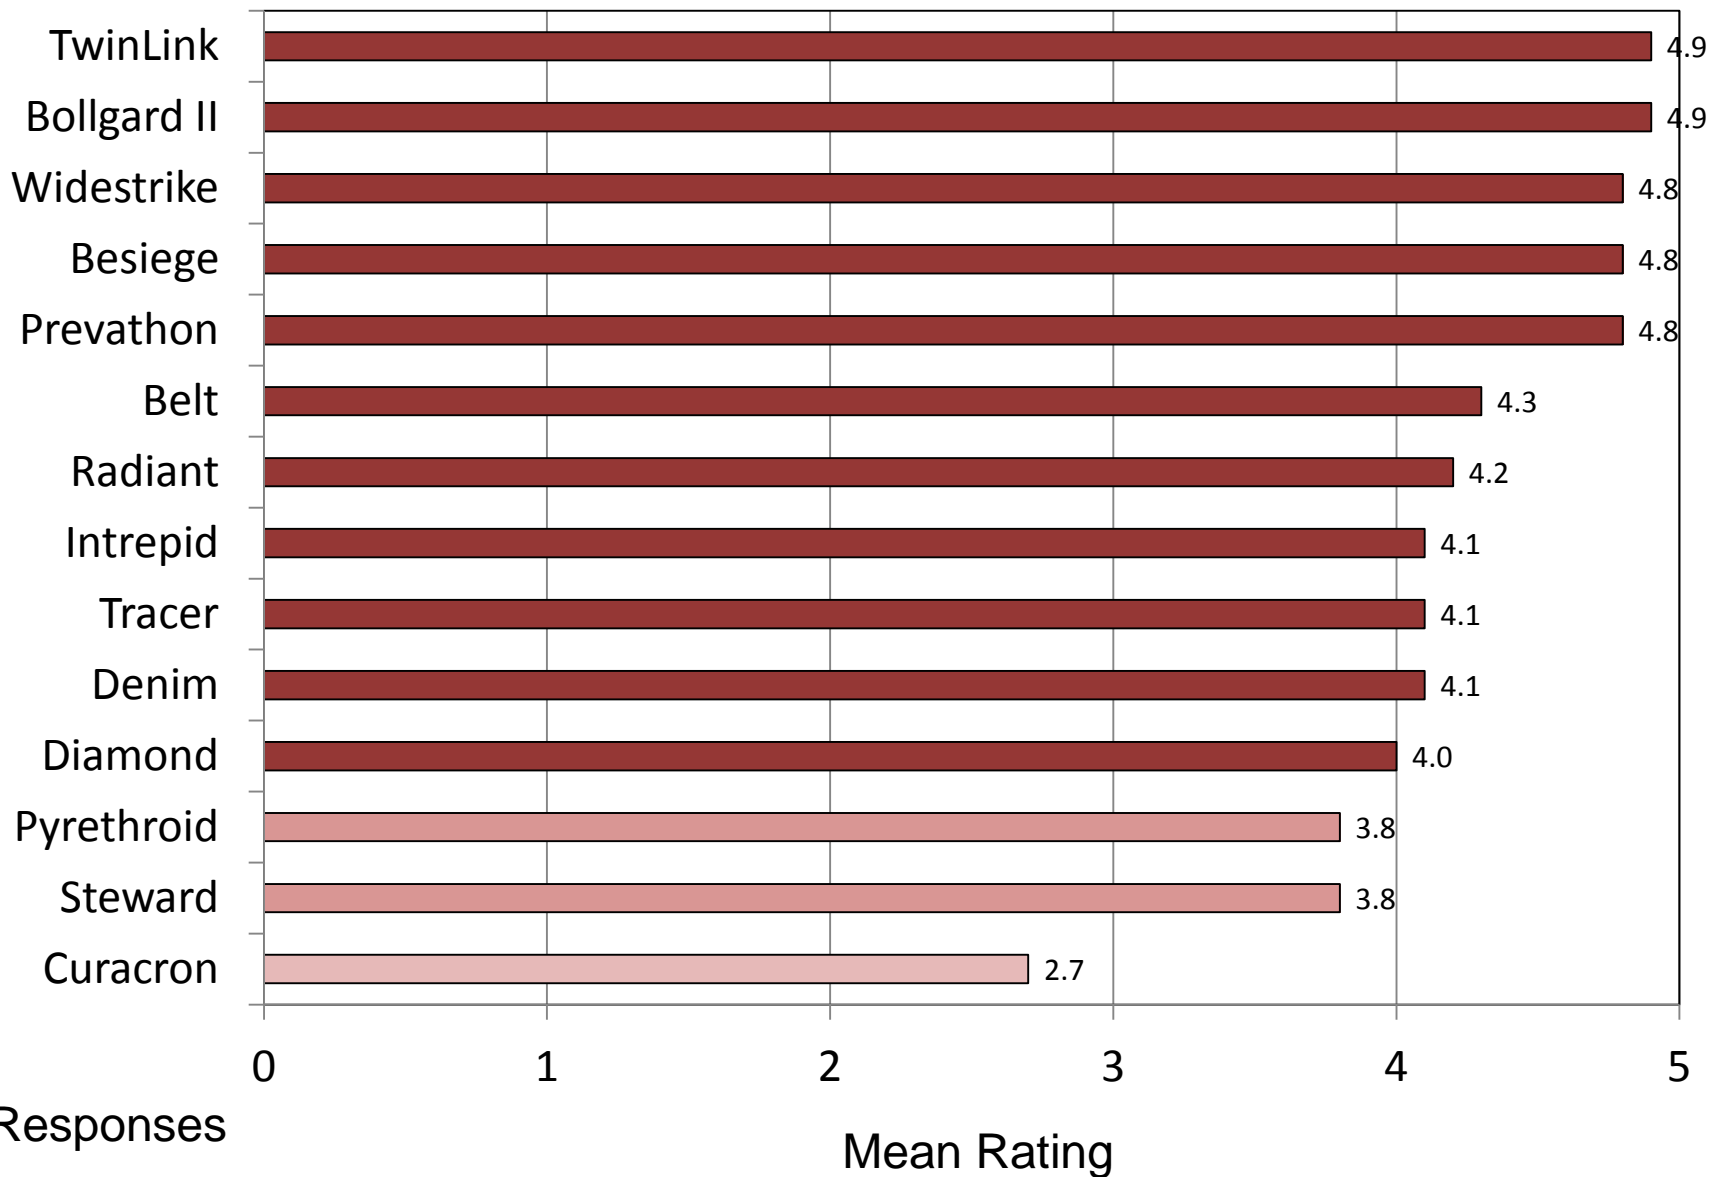

# European Corn Borer – Beltwide – Cotton

0 = No Control, 1 = Poor Control, 2 = Marginal Control, 3 = Fair Control, 4 = Good Control, 5 = Excellent Control

5 Responses

Mean Rating

# Southern Armyworm – Beltwide – Cotton

0 = No Control, 1 = Poor Control, 2 = Marginal Control, 3 = Fair Control, 4 = Good Control, 5 = Excellent Control

# Saltmarsh Caterpillar – Beltwide – Cotton

0 = No Control, 1 = Poor Control, 2 = Marginal Control, 3 = Fair Control, 4 = Good Control, 5 = Excellent Control

8 Responses