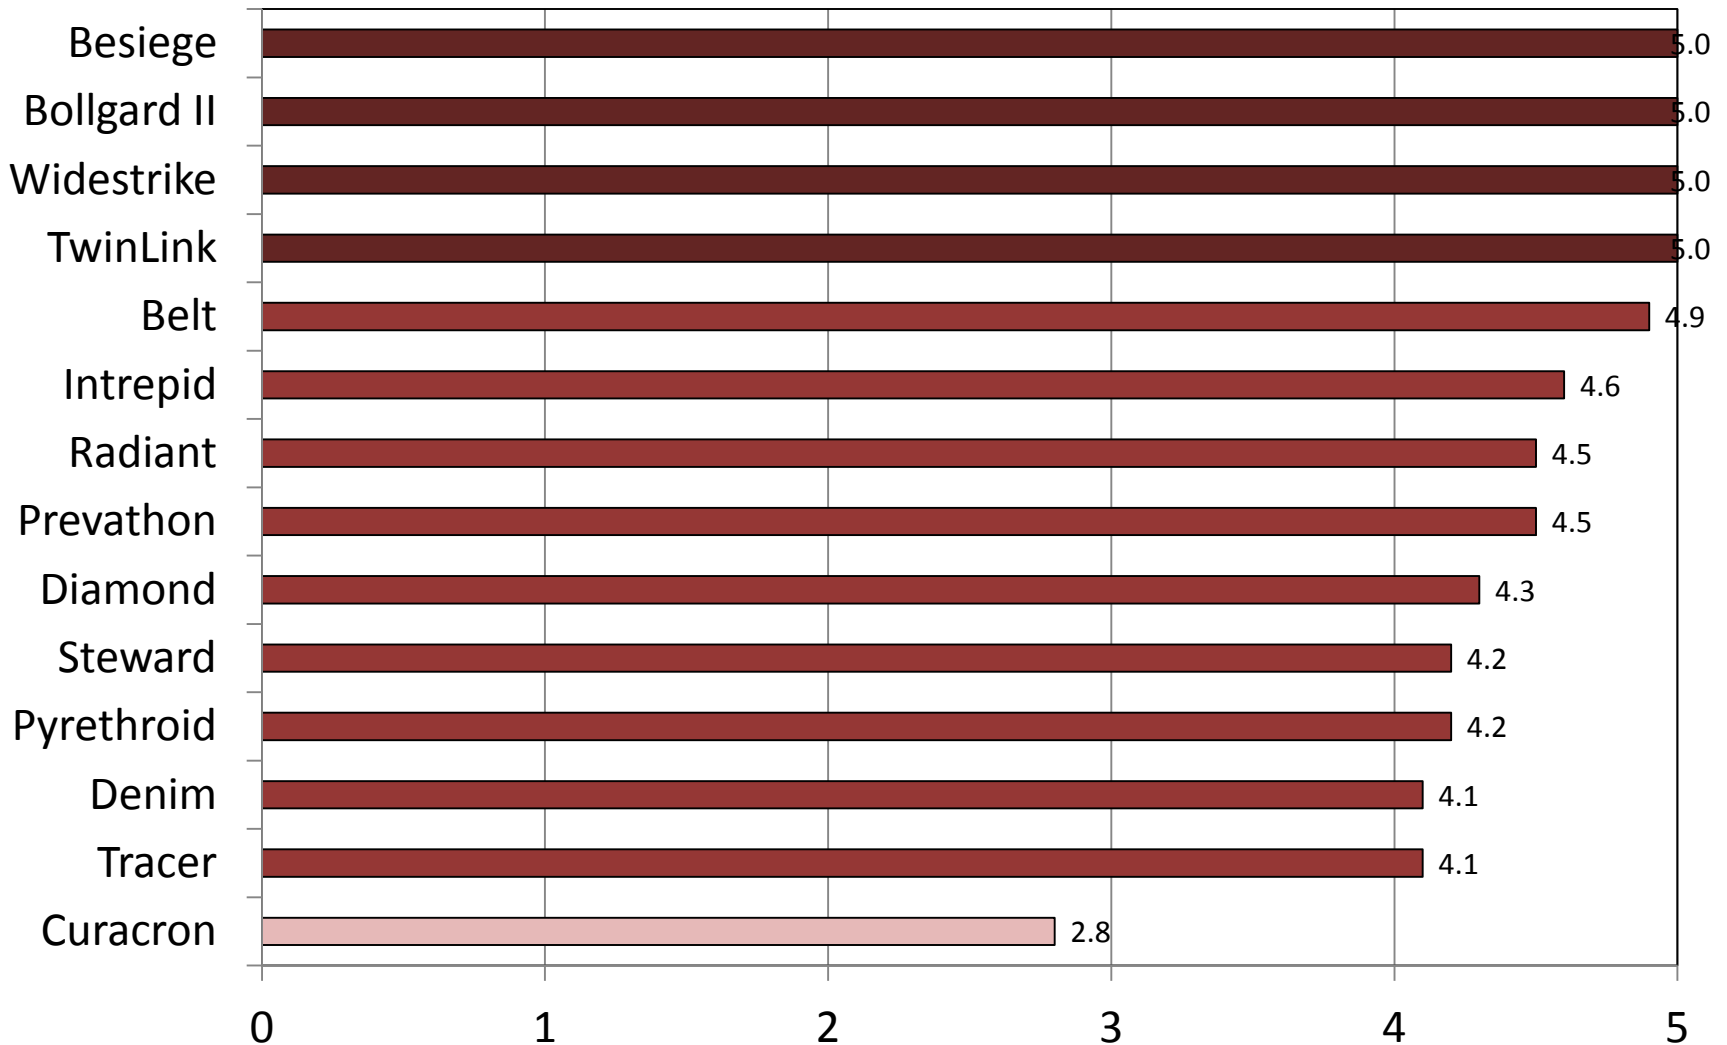

# Beet Armyworm – Beltwide – Cotton

0 = No Control, 1 = Poor Control, 2 = Marginal Control, 3 = Fair Control, 4 = Good Control, 5 = Excellent Control

# Fall Armyworm – Beltwide – Cotton

0 = No Control, 1 = Poor Control, 2 = Marginal Control, 3 = Fair Control, 4 = Good Control, 5 = Excellent Control

11 Responses

# Soybean Looper – Beltwide – Cotton

0 = No Control, 1 = Poor Control, 2 = Marginal Control, 3 = Fair Control, 4 = Good Control, 5 = Excellent Control

# Cabbage Looper – Beltwide – Cotton

0 = No Control, 1 = Poor Control, 2 = Marginal Control, 3 = Fair Control, 4 = Good Control, 5 = Excellent Control

8 Responses

Mean Rating