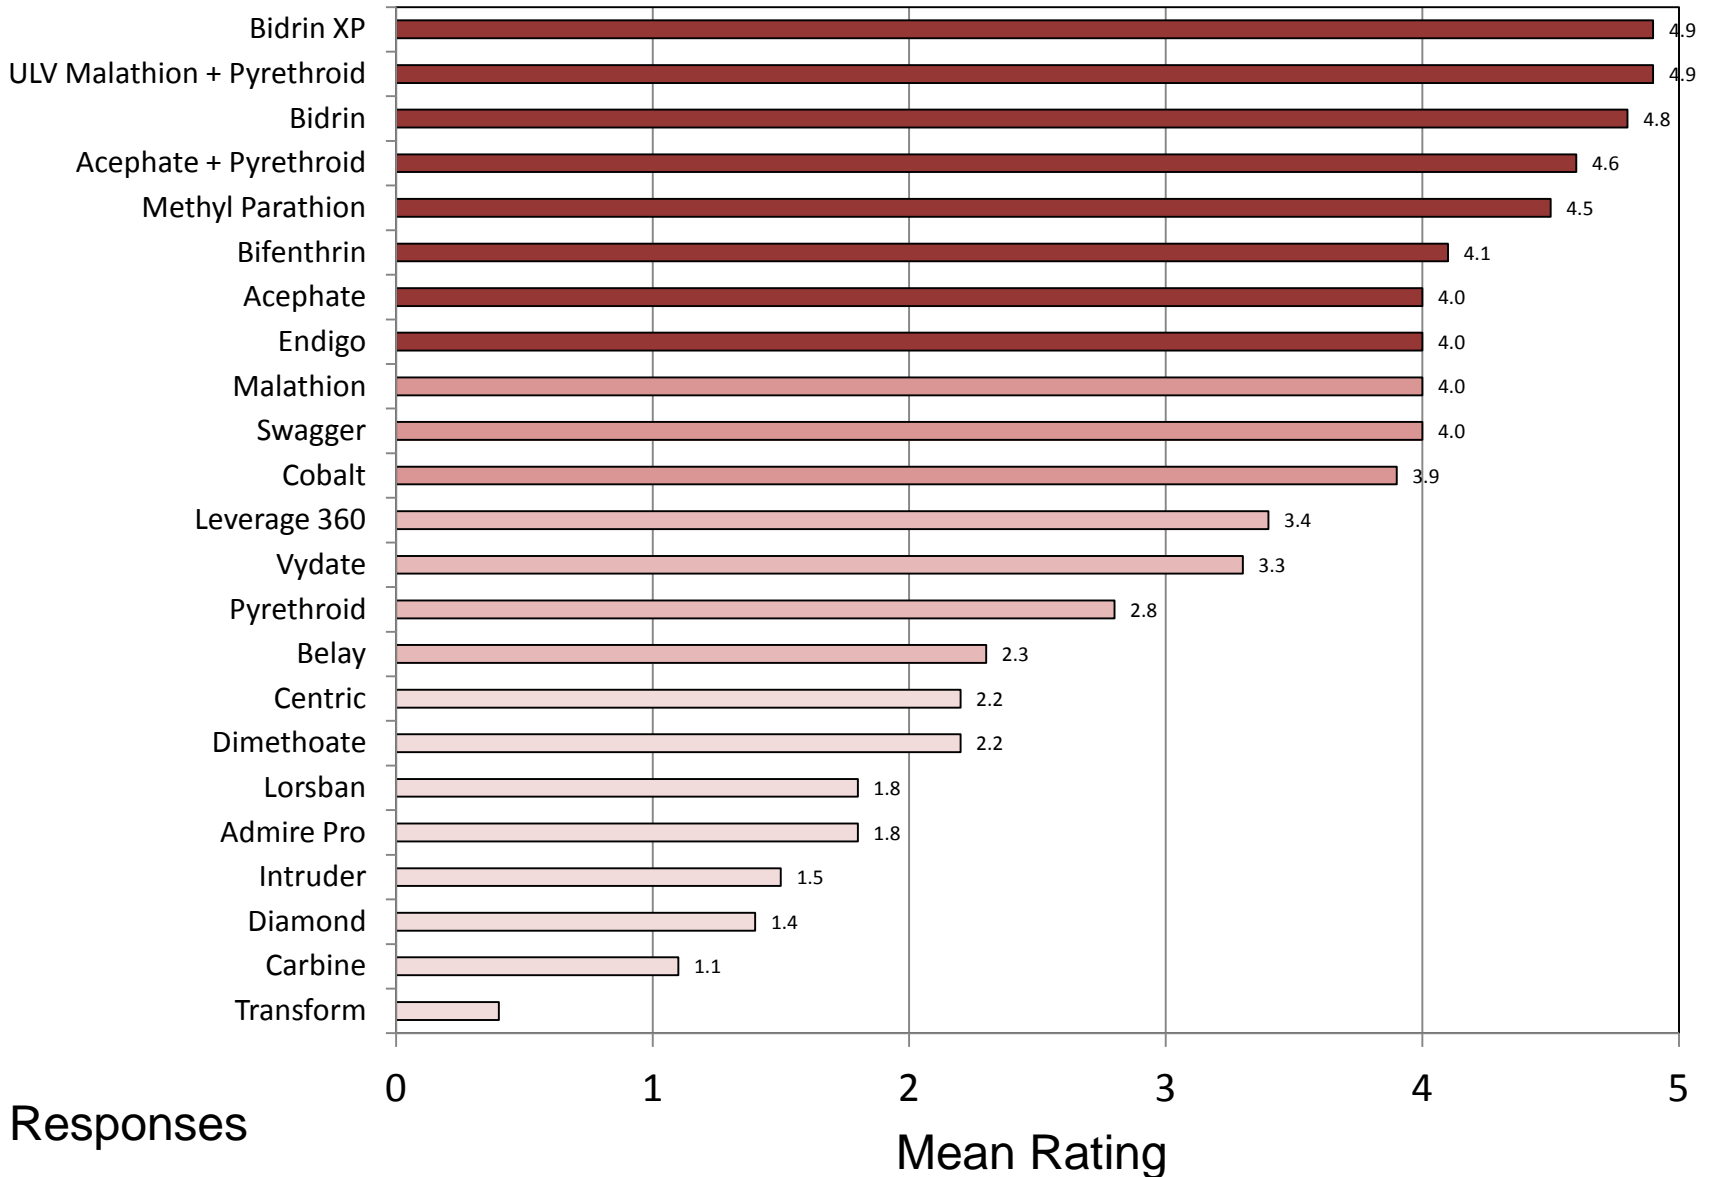

Brown Stinkbugs – Beltwide – Cotton

0 = No Control, 1 = Poor Control, 2 = Marginal Control, 3 = Fair Control, 4 = Good Control, 5 = Excellent Control

11 Responses