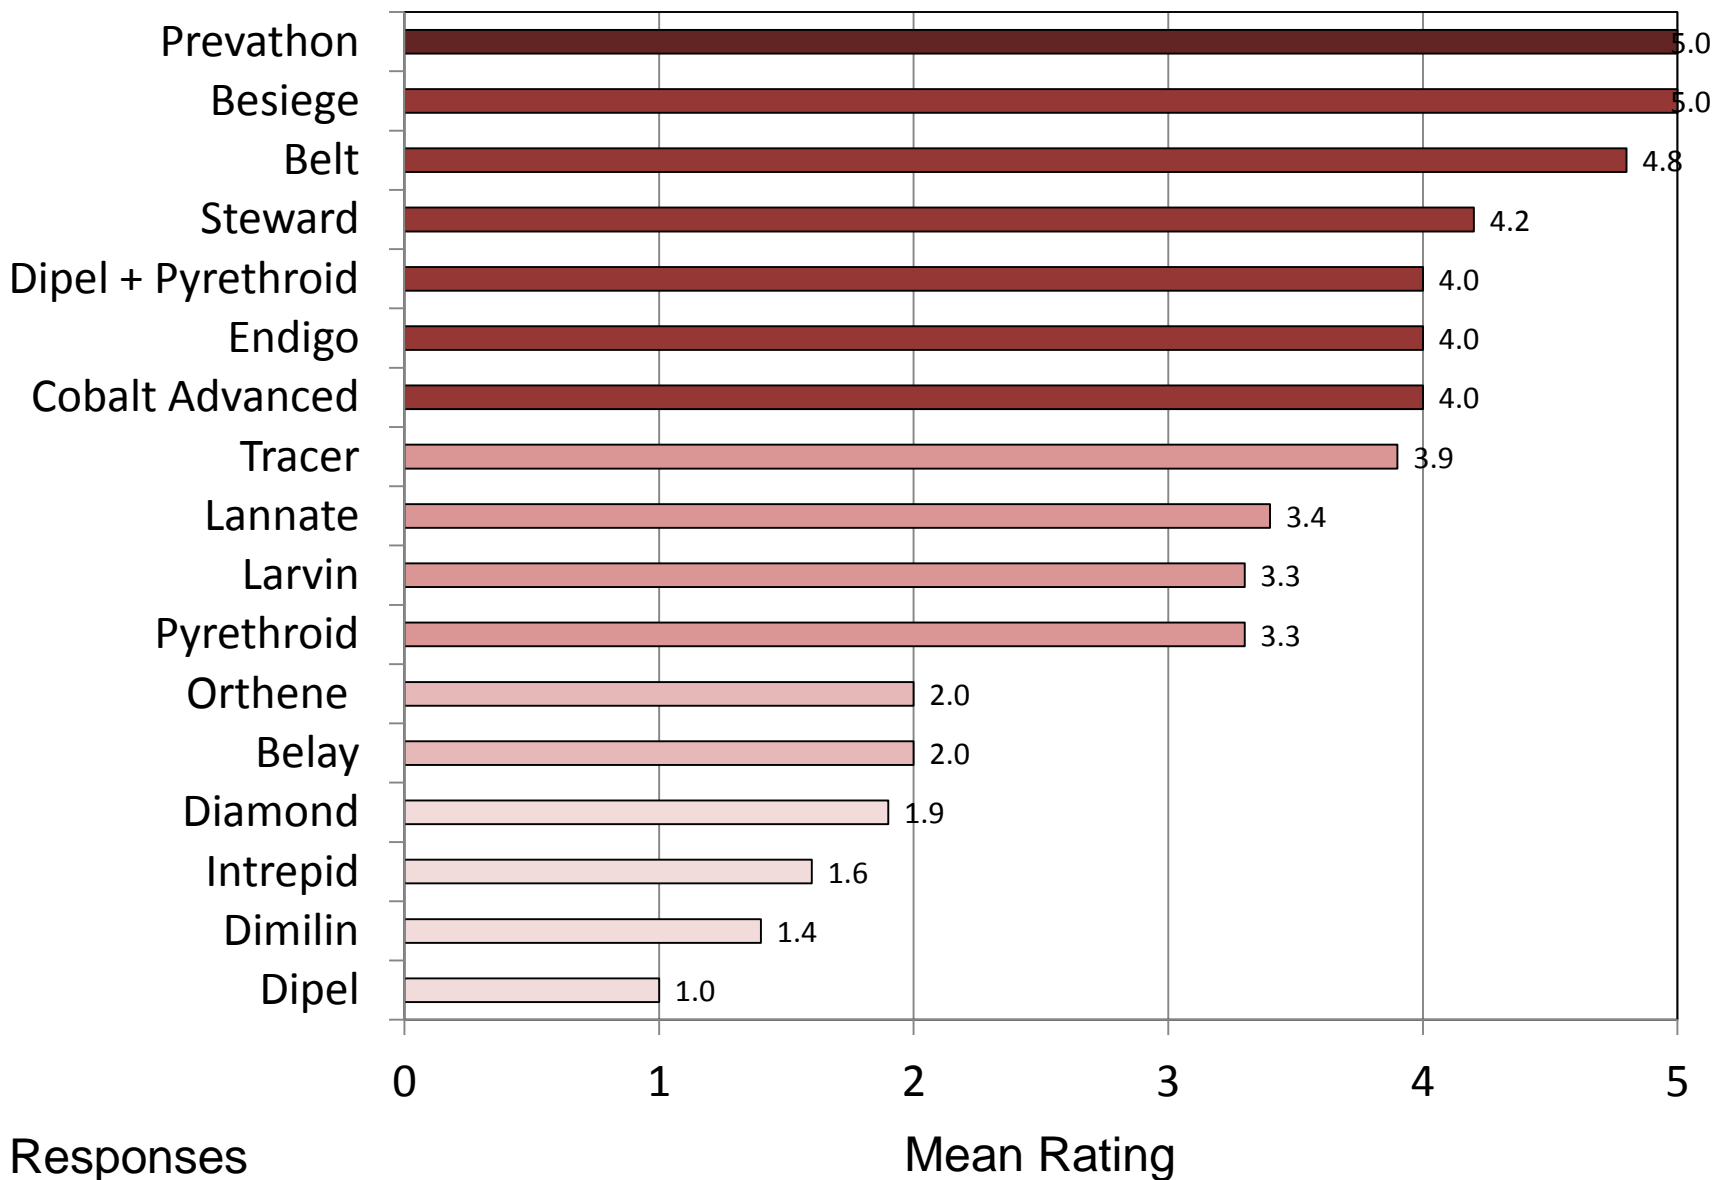

# Soybean Looper – Southern U.S. – Soybean

0 = No Control, 1 = Poor Control, 2 = Marginal Control, 3 = Fair Control, 4 = Good Control, 5 = Excellent Control

12 Responses

# Cabbage Looper – Southern U.S. – Soybean

0 = No Control, 1 = Poor Control, 2 = Marginal Control, 3 = Fair Control, 4 = Good Control, 5 = Excellent Control

5 Responses

# Bollworm – Southern U.S. – Soybean

0 = No Control, 1 = Poor Control, 2 = Marginal Control, 3 = Fair Control, 4 = Good Control, 5 = Excellent Control

11 Responses

# Green Cloverworm – Southern U.S. – Soybean

0 = No Control, 1 = Poor Control, 2 = Marginal Control, 3 = Fair Control, 4 = Good Control, 5 = Excellent Control

10 Responses

Mean Rating