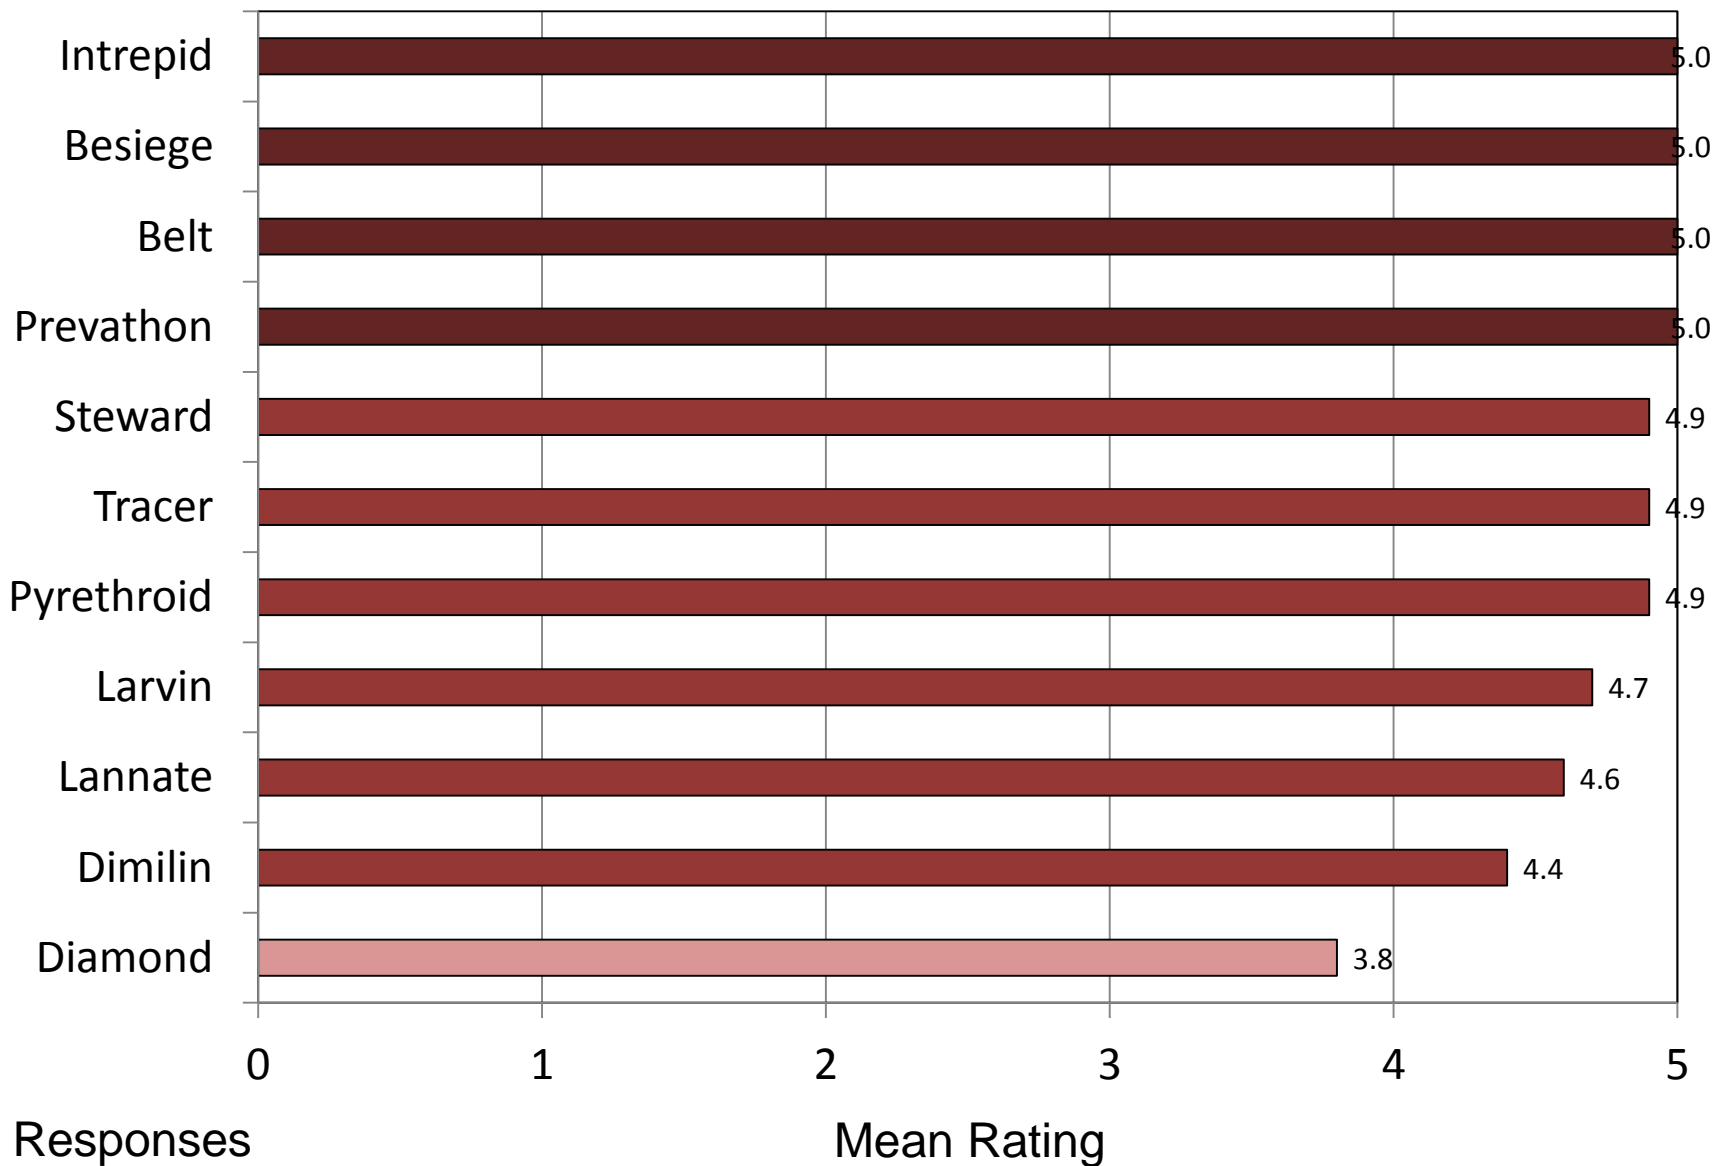

# Cabbage Looper – Southern U.S. – Soybean

0 = No Control, 1 = Poor Control, 2 = Marginal Control, 3 = Fair Control, 4 = Good Control, 5 = Excellent Control

5 Responses

# Bollworm – Southern U.S. – Soybean

0 = No Control, 1 = Poor Control, 2 = Marginal Control, 3 = Fair Control, 4 = Good Control, 5 = Excellent Control

11 Responses

# Green Cloverworm – Southern U.S. – Soybean

0 = No Control, 1 = Poor Control, 2 = Marginal Control, 3 = Fair Control, 4 = Good Control, 5 = Excellent Control

10 Responses

Mean Rating