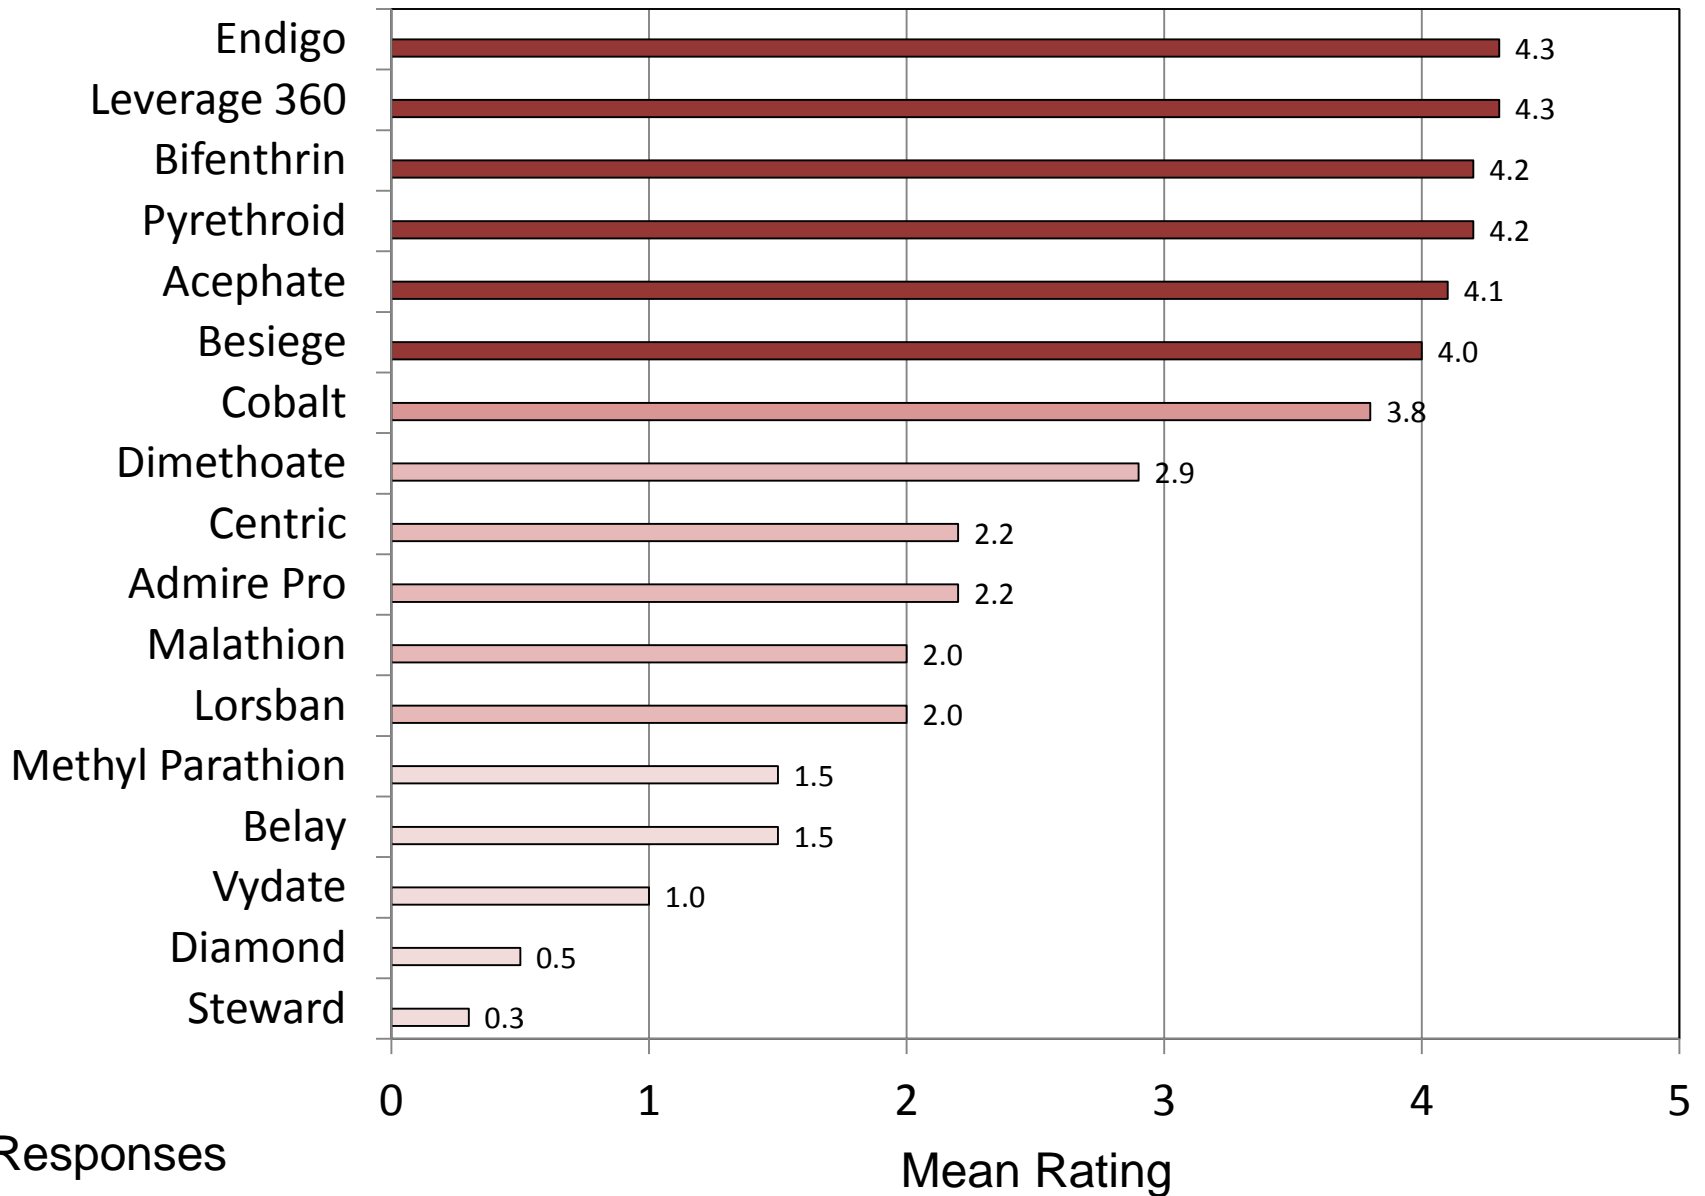

# Green/Southern Green Stink Bug – Southern U.S. – Soybean

0 = No Control, 1 = Poor Control, 2 = Marginal Control, 3 = Fair Control, 4 = Good Control, 5 = Excellent Control

11 Responses

Mean Rating

# Brown Stink Bugs – Southern U.S. – Soybean

0 = No Control, 1 = Poor Control, 2 = Marginal Control, 3 = Fair Control, 4 = Good Control, 5 = Excellent Control

# Three-cornered alfalfa hopper – Southern U.S. – Soybean

0 = No Control, 1 = Poor Control, 2 = Marginal Control, 3 = Fair Control, 4 = Good Control, 5 = Excellent Control

9 Responses

# Bean Leaf Beetle – Southern U.S. – Soybean

0 = No Control, 1 = Poor Control, 2 = Marginal Control, 3 = Fair Control, 4 = Good Control, 5 = Excellent Control

7 Responses