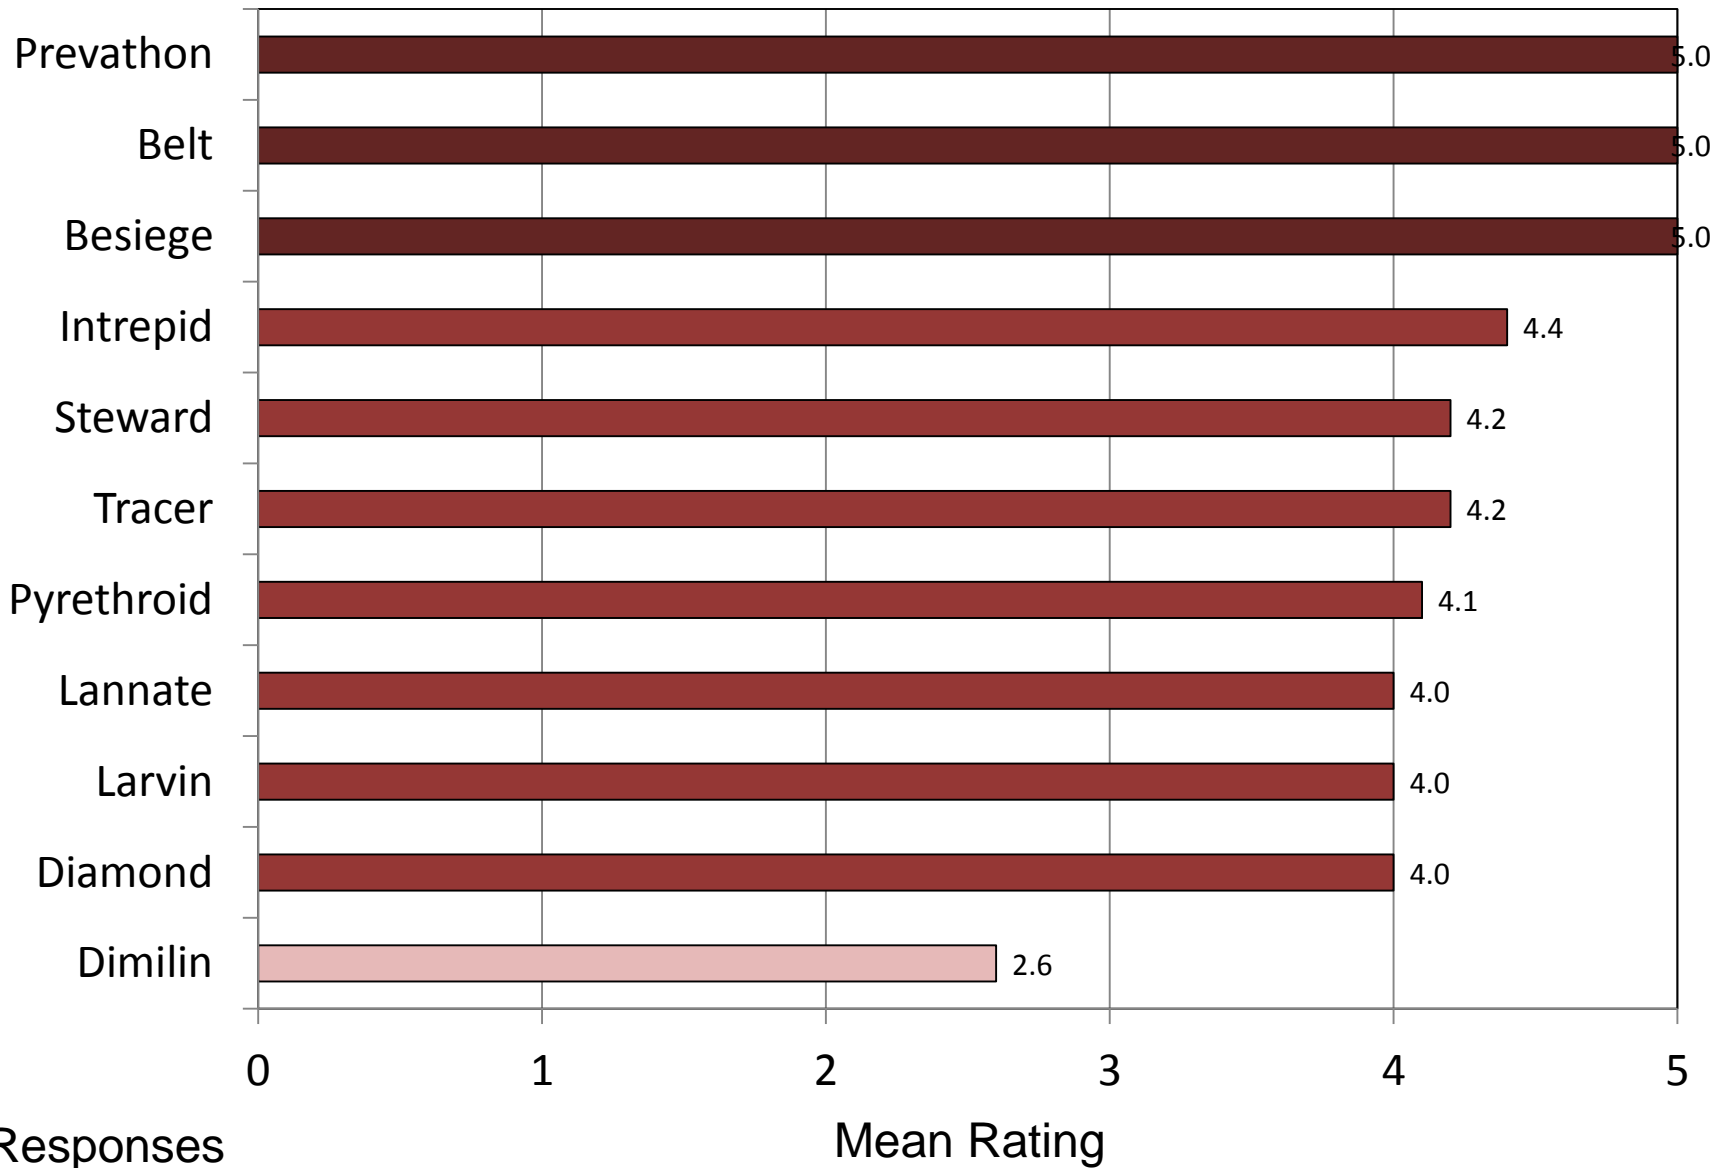

Fall Armyworm – Southern U.S. – Soybean

0 = No Control, 1 = Poor Control, 2 = Marginal Control, 3 = Fair Control, 4 = Good Control, 5 = Excellent Control