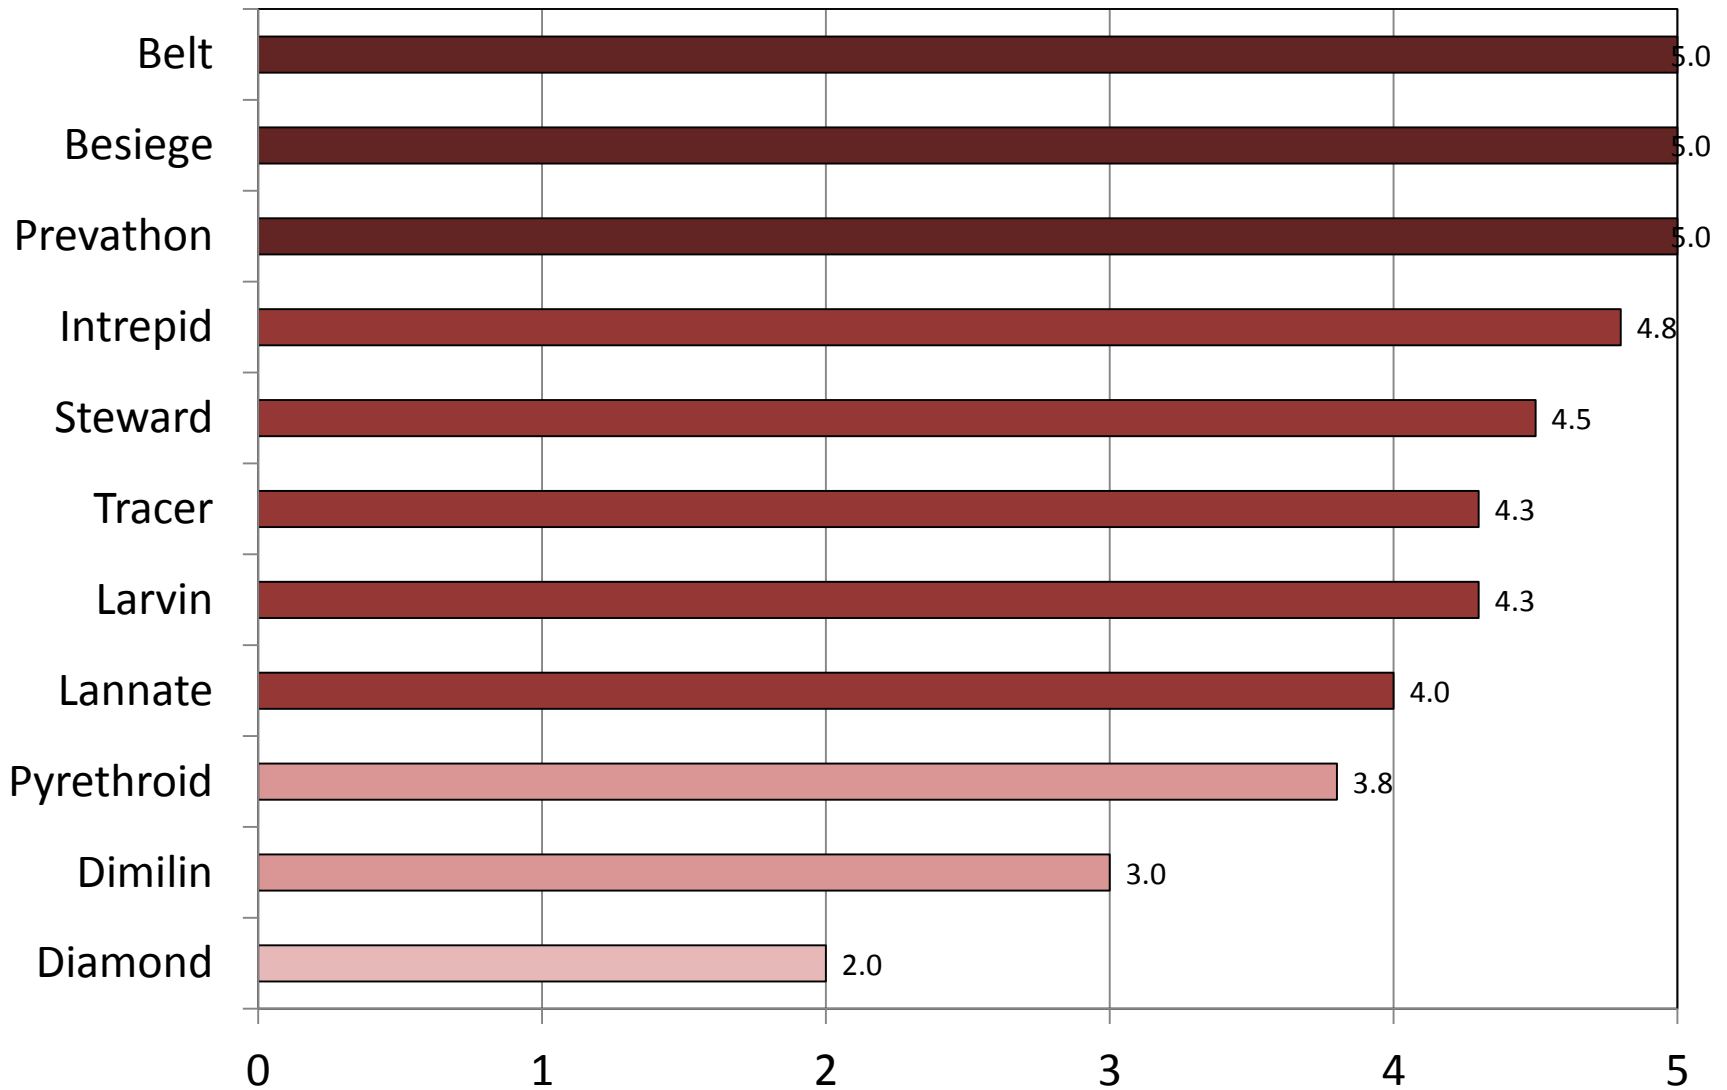

# Green Cloverworm – Southern U.S. – Soybean

0 = No Control, 1 = Poor Control, 2 = Marginal Control, 3 = Fair Control, 4 = Good Control, 5 = Excellent Control

10 Responses

Mean Rating

# Velvetbean Caterpillar – Southern U.S. – Soybean

0 = No Control, 1 = Poor Control, 2 = Marginal Control, 3 = Fair Control, 4 = Good Control, 5 = Excellent Control

7 Responses

Mean Rating

# Saltmarsh Caterpillar – Southern U.S. – Soybean

0 = No Control, 1 = Poor Control, 2 = Marginal Control, 3 = Fair Control, 4 = Good Control, 5 = Excellent Control

4 Responses

Mean Rating

# Beet Armyworm – Southern U.S. – Soybean

0 = No Control, 1 = Poor Control, 2 = Marginal Control, 3 = Fair Control, 4 = Good Control, 5 = Excellent Control