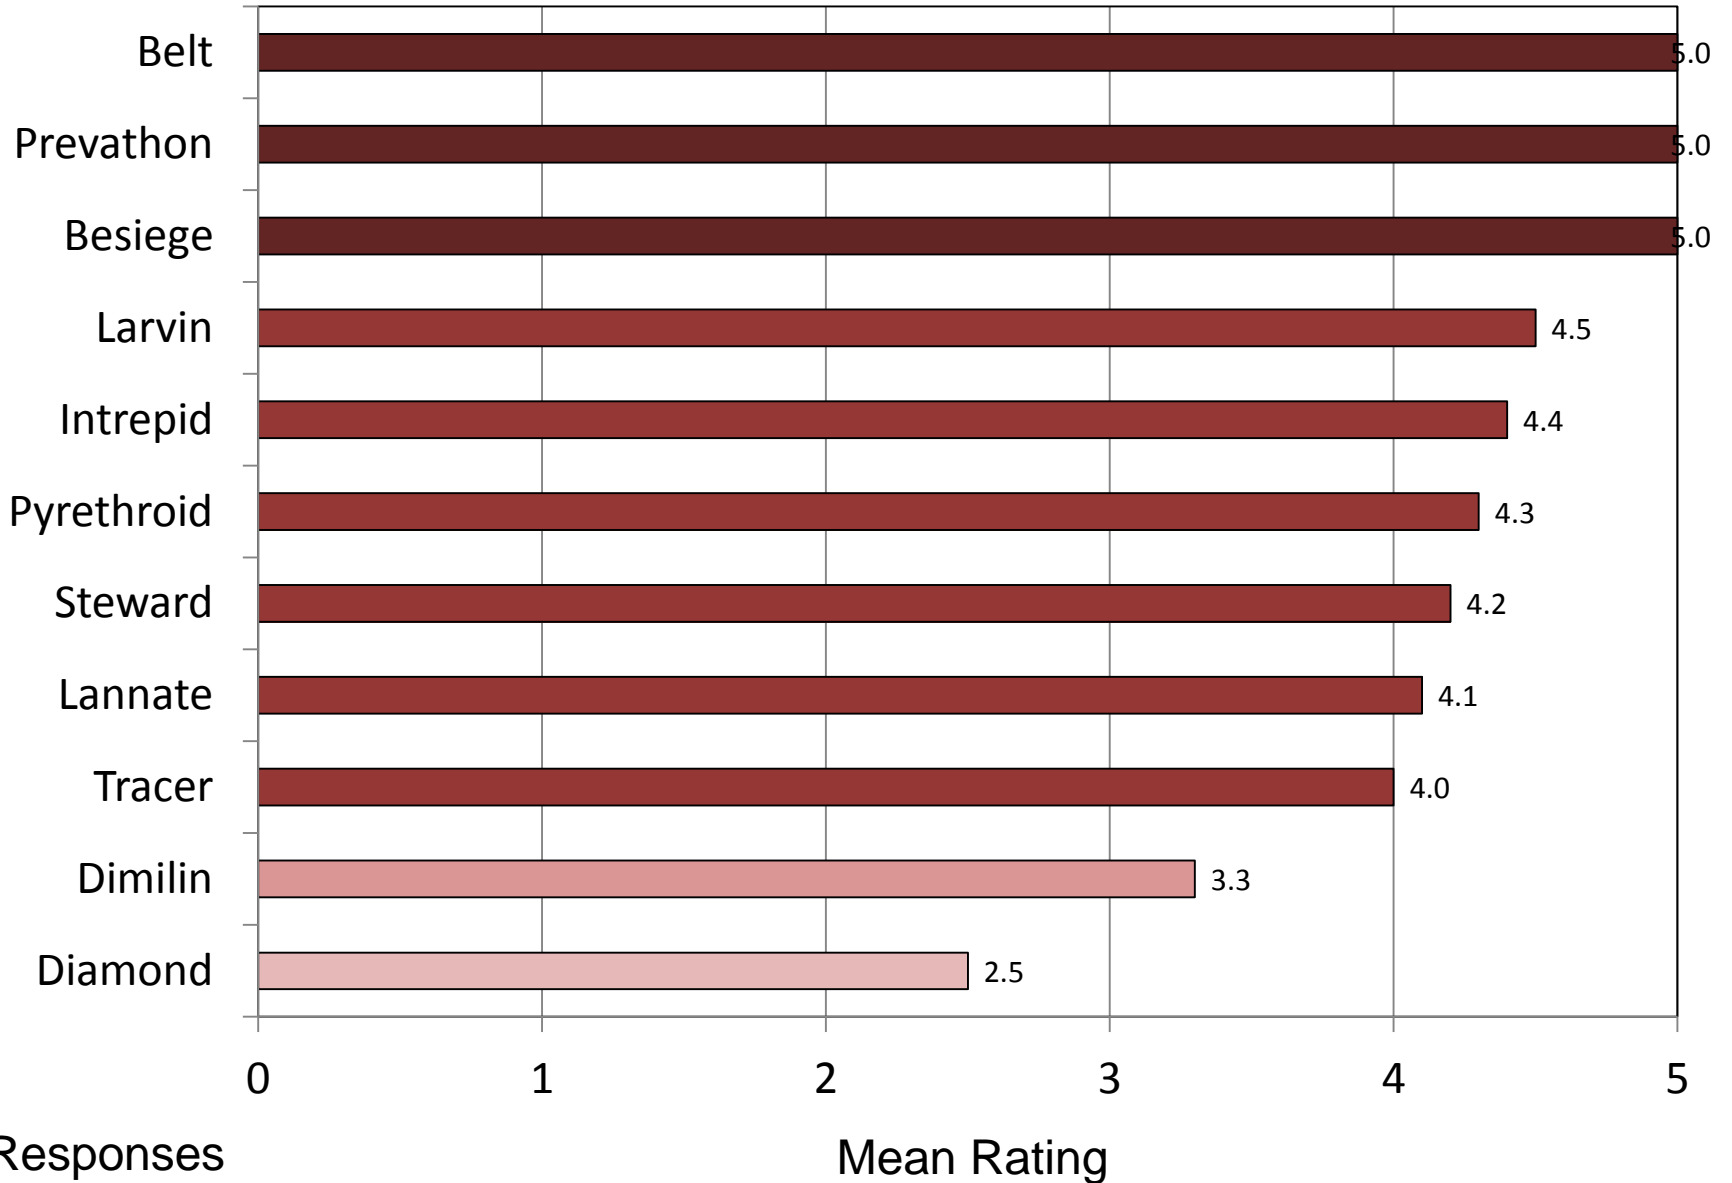

# Bean Leaf Beetle – Southern U.S. – Soybean

0 = No Control, 1 = Poor Control, 2 = Marginal Control, 3 = Fair Control, 4 = Good Control, 5 = Excellent Control

7 Responses

# Soybean Looper – Southern U.S. – Soybean

0 = No Control, 1 = Poor Control, 2 = Marginal Control, 3 = Fair Control, 4 = Good Control, 5 = Excellent Control

12 Responses

# Cabbage Looper – Southern U.S. – Soybean

0 = No Control, 1 = Poor Control, 2 = Marginal Control, 3 = Fair Control, 4 = Good Control, 5 = Excellent Control

5 Responses