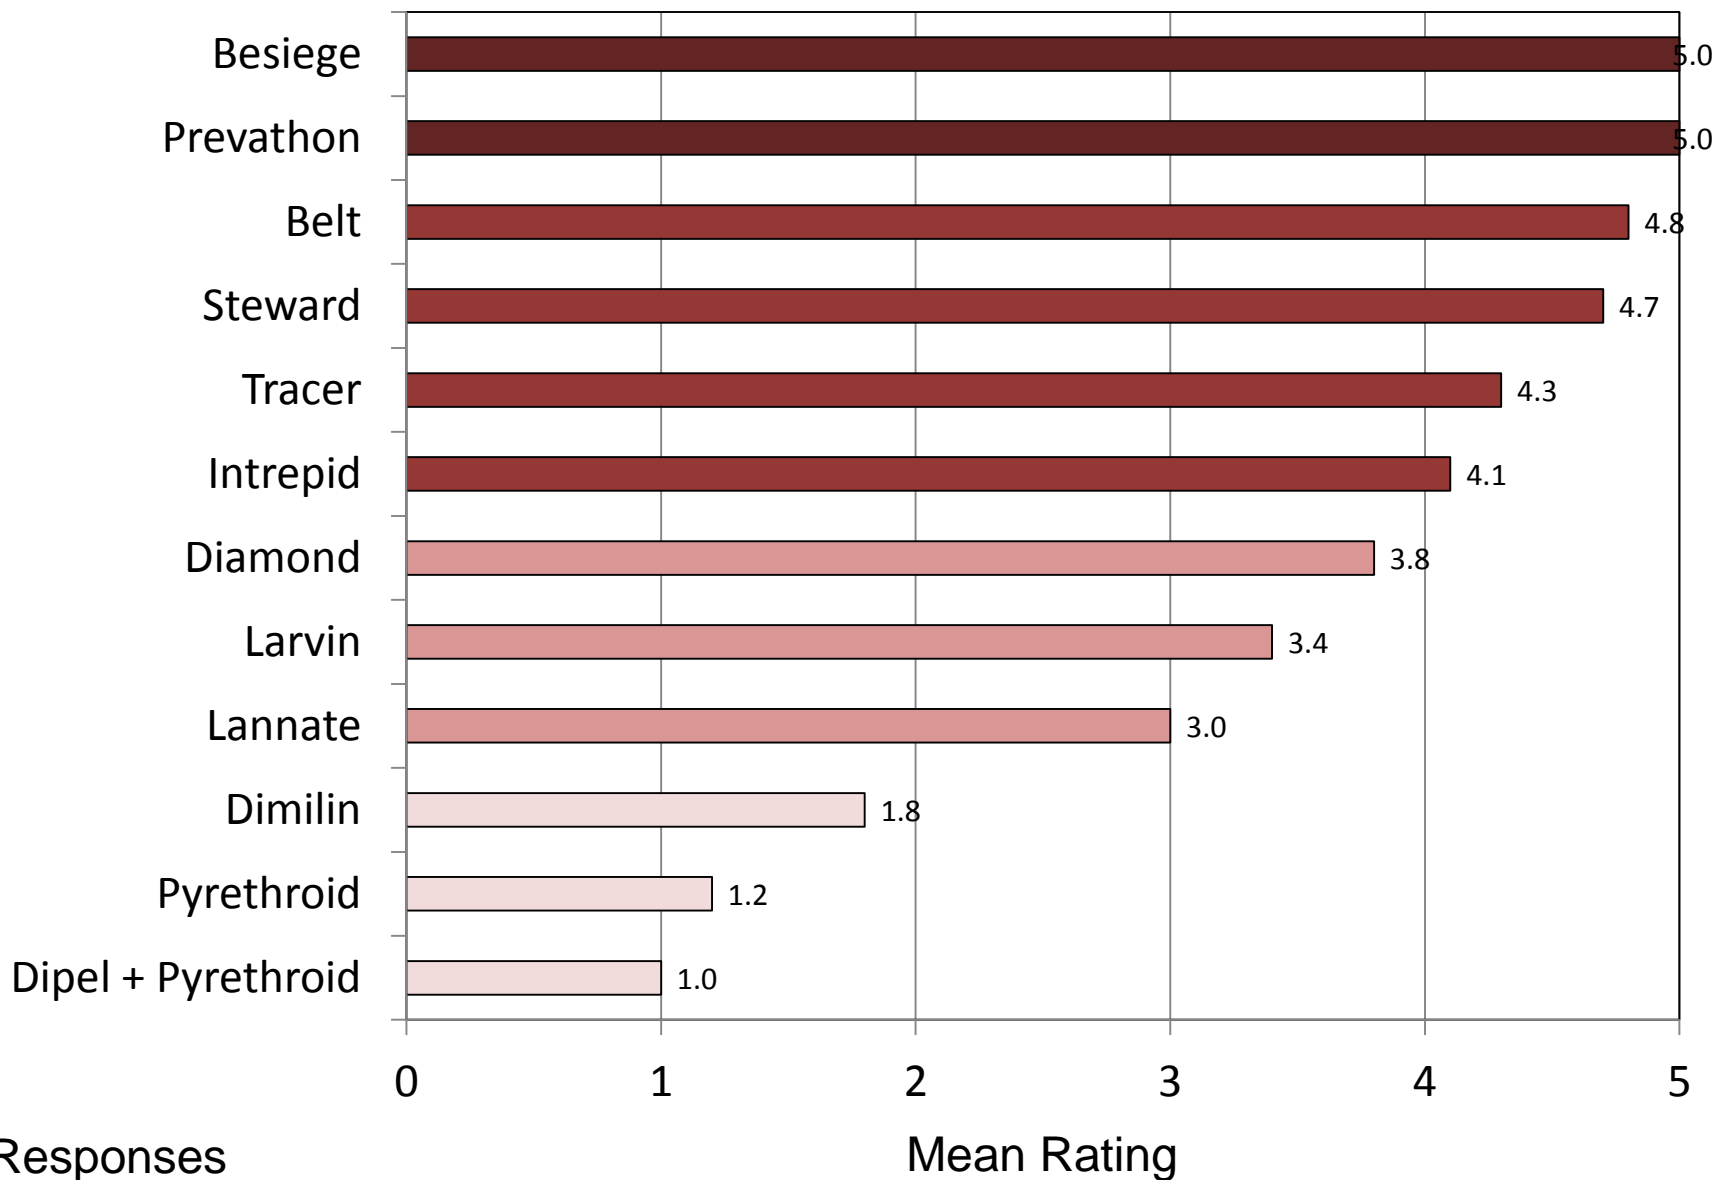

# Velvetbean Caterpillar – Southern U.S. – Soybean

0 = No Control, 1 = Poor Control, 2 = Marginal Control, 3 = Fair Control, 4 = Good Control, 5 = Excellent Control

7 Responses

Mean Rating

# Saltmarsh Caterpillar – Southern U.S. – Soybean

0 = No Control, 1 = Poor Control, 2 = Marginal Control, 3 = Fair Control, 4 = Good Control, 5 = Excellent Control

4 Responses

Mean Rating

# Beet Armyworm – Southern U.S. – Soybean

0 = No Control, 1 = Poor Control, 2 = Marginal Control, 3 = Fair Control, 4 = Good Control, 5 = Excellent Control