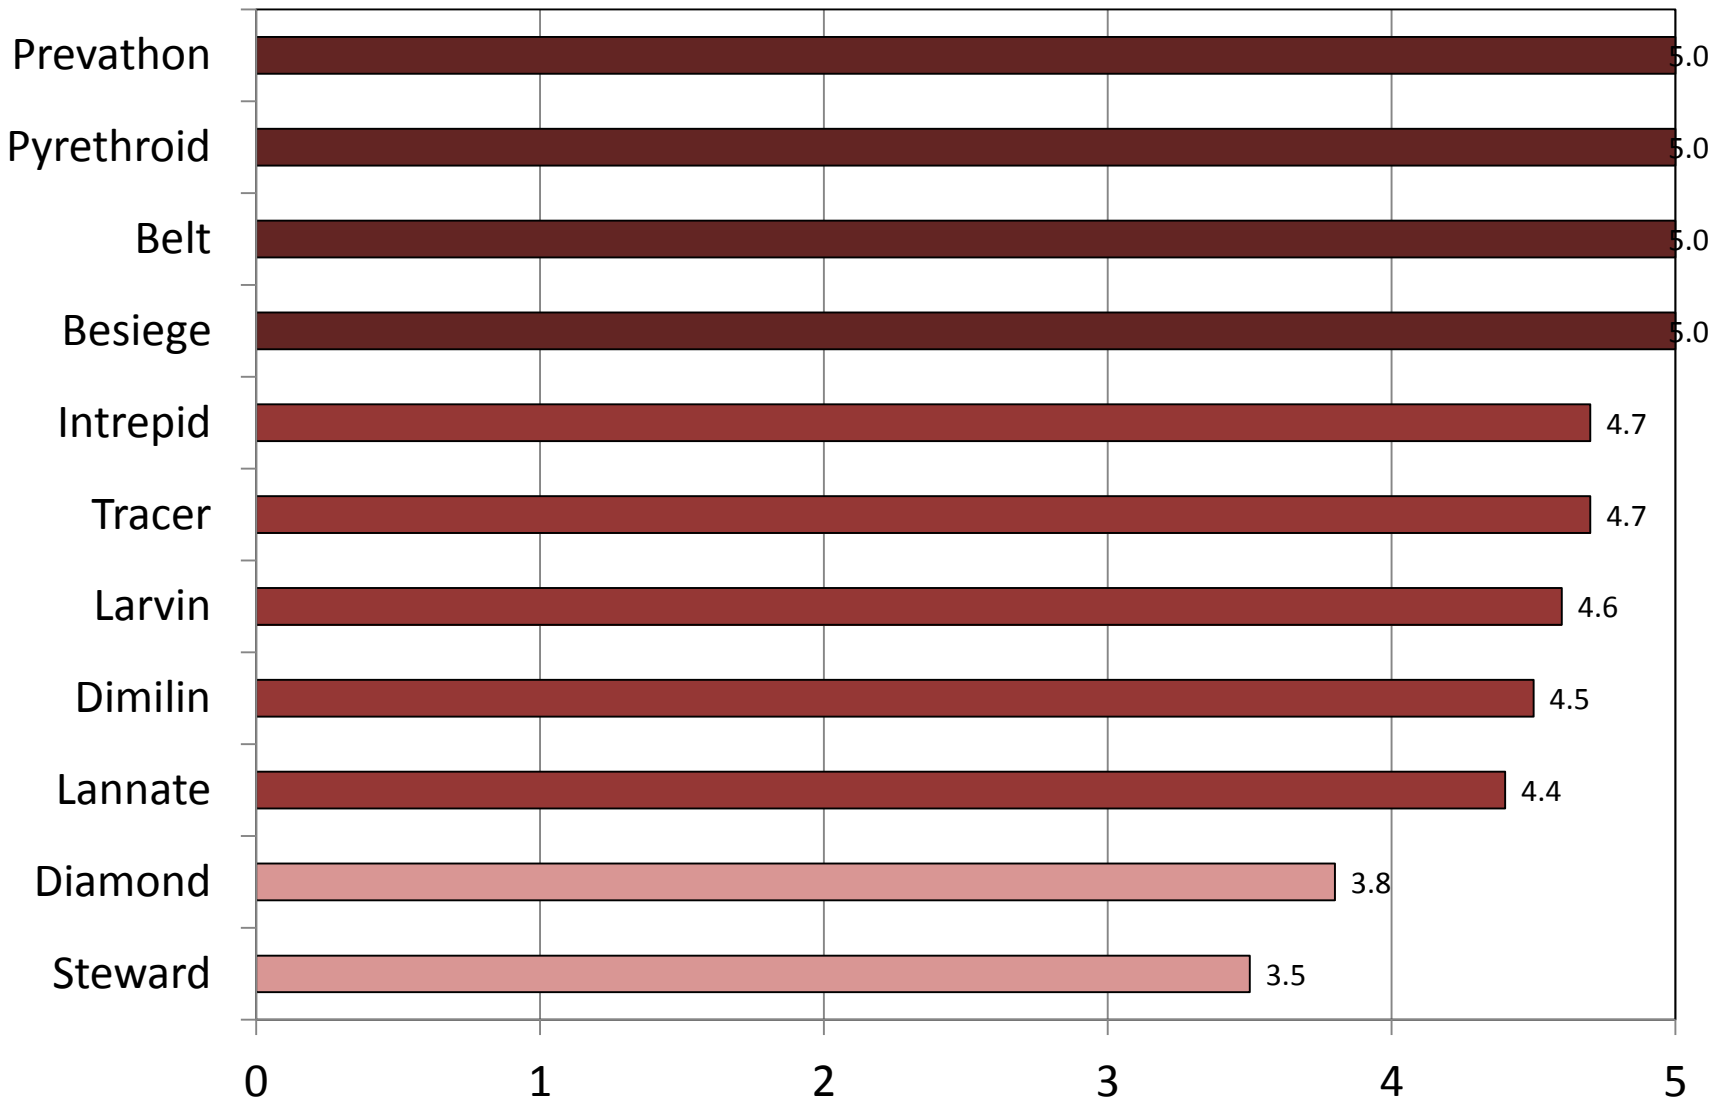

# Green Cloverworm – Southern U.S. – Soybean

0 = No Control, 1 = Poor Control, 2 = Marginal Control, 3 = Fair Control, 4 = Good Control, 5 = Excellent Control

10 Responses

Mean Rating

# Velvetbean Caterpillar – Southern U.S. – Soybean

0 = No Control, 1 = Poor Control, 2 = Marginal Control, 3 = Fair Control, 4 = Good Control, 5 = Excellent Control

7 Responses

Mean Rating