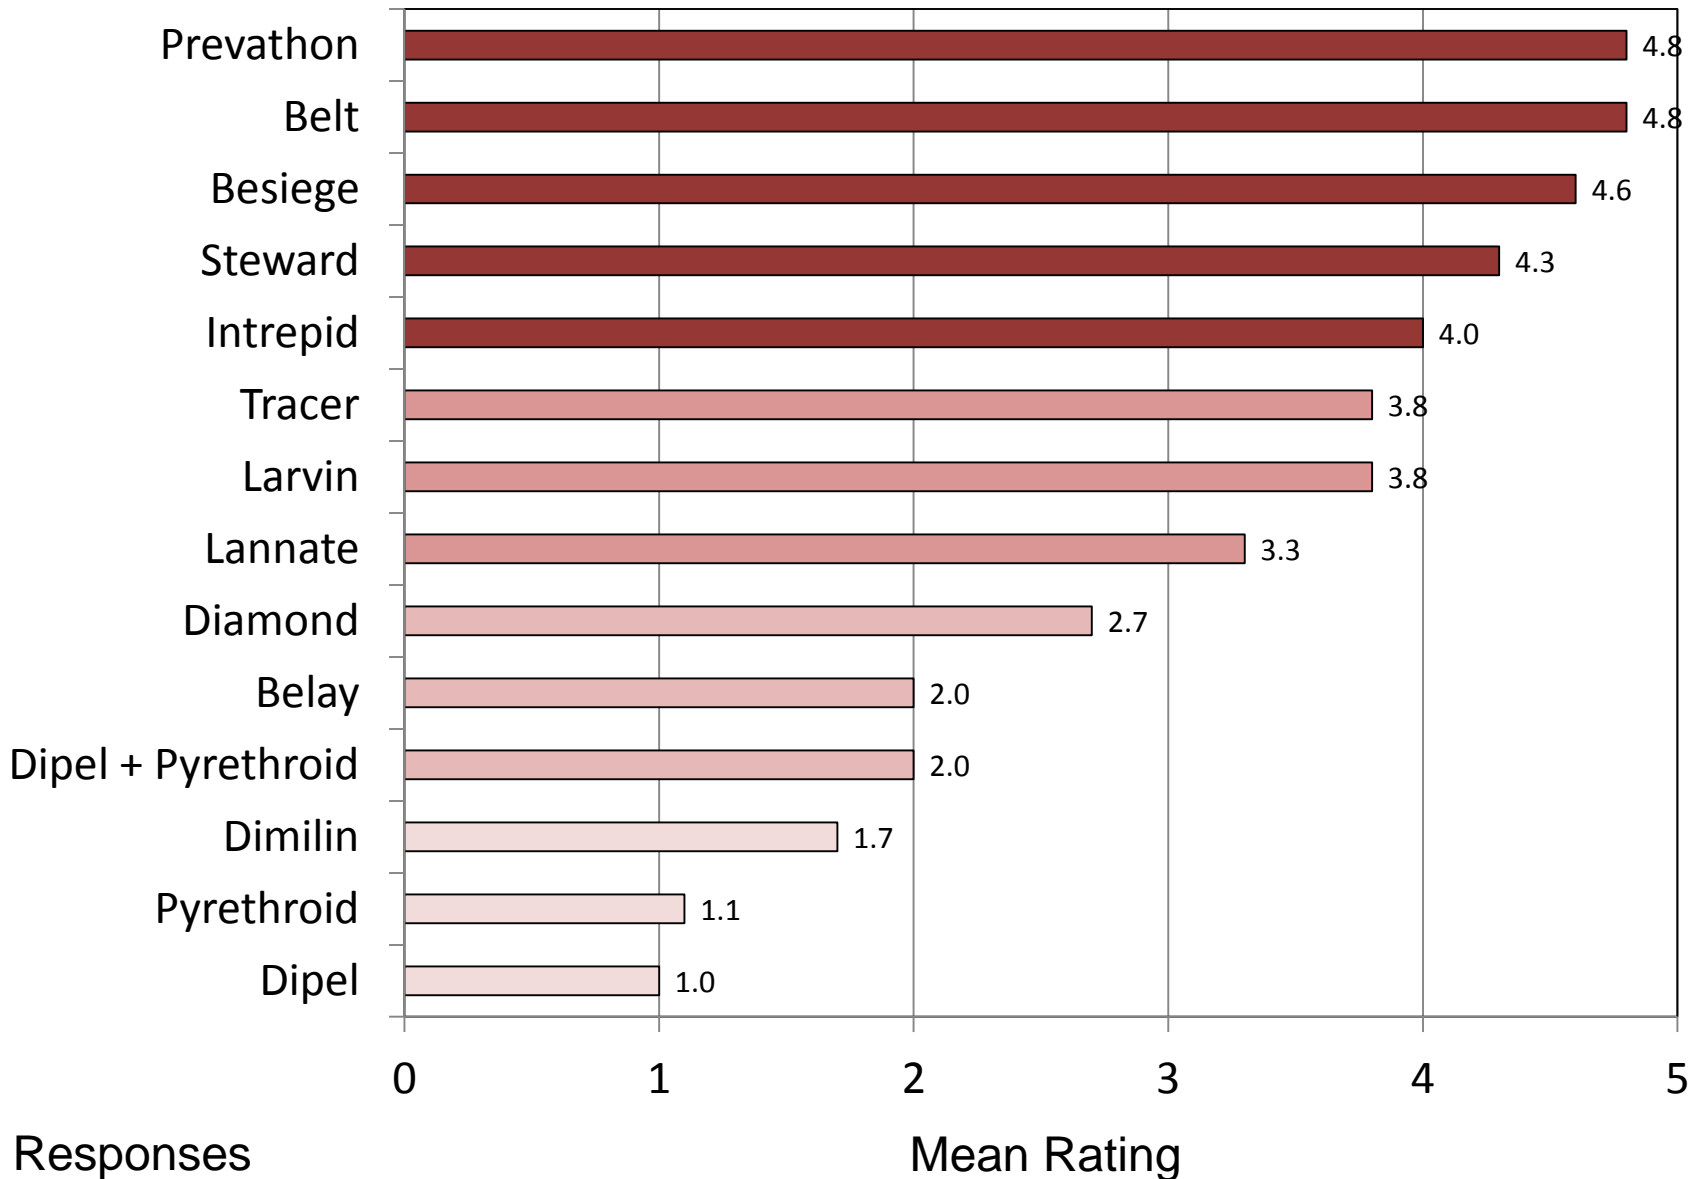

# Three-cornered alfalfa hopper – Southern U.S. – Soybean

0 = No Control, 1 = Poor Control, 2 = Marginal Control, 3 = Fair Control, 4 = Good Control, 5 = Excellent Control

9 Responses

# Bean Leaf Beetle – Southern U.S. – Soybean

0 = No Control, 1 = Poor Control, 2 = Marginal Control, 3 = Fair Control, 4 = Good Control, 5 = Excellent Control

7 Responses

# Soybean Looper – Southern U.S. – Soybean

0 = No Control, 1 = Poor Control, 2 = Marginal Control, 3 = Fair Control, 4 = Good Control, 5 = Excellent Control

12 Responses

# Cabbage Looper – Southern U.S. – Soybean

0 = No Control, 1 = Poor Control, 2 = Marginal Control, 3 = Fair Control, 4 = Good Control, 5 = Excellent Control

5 Responses