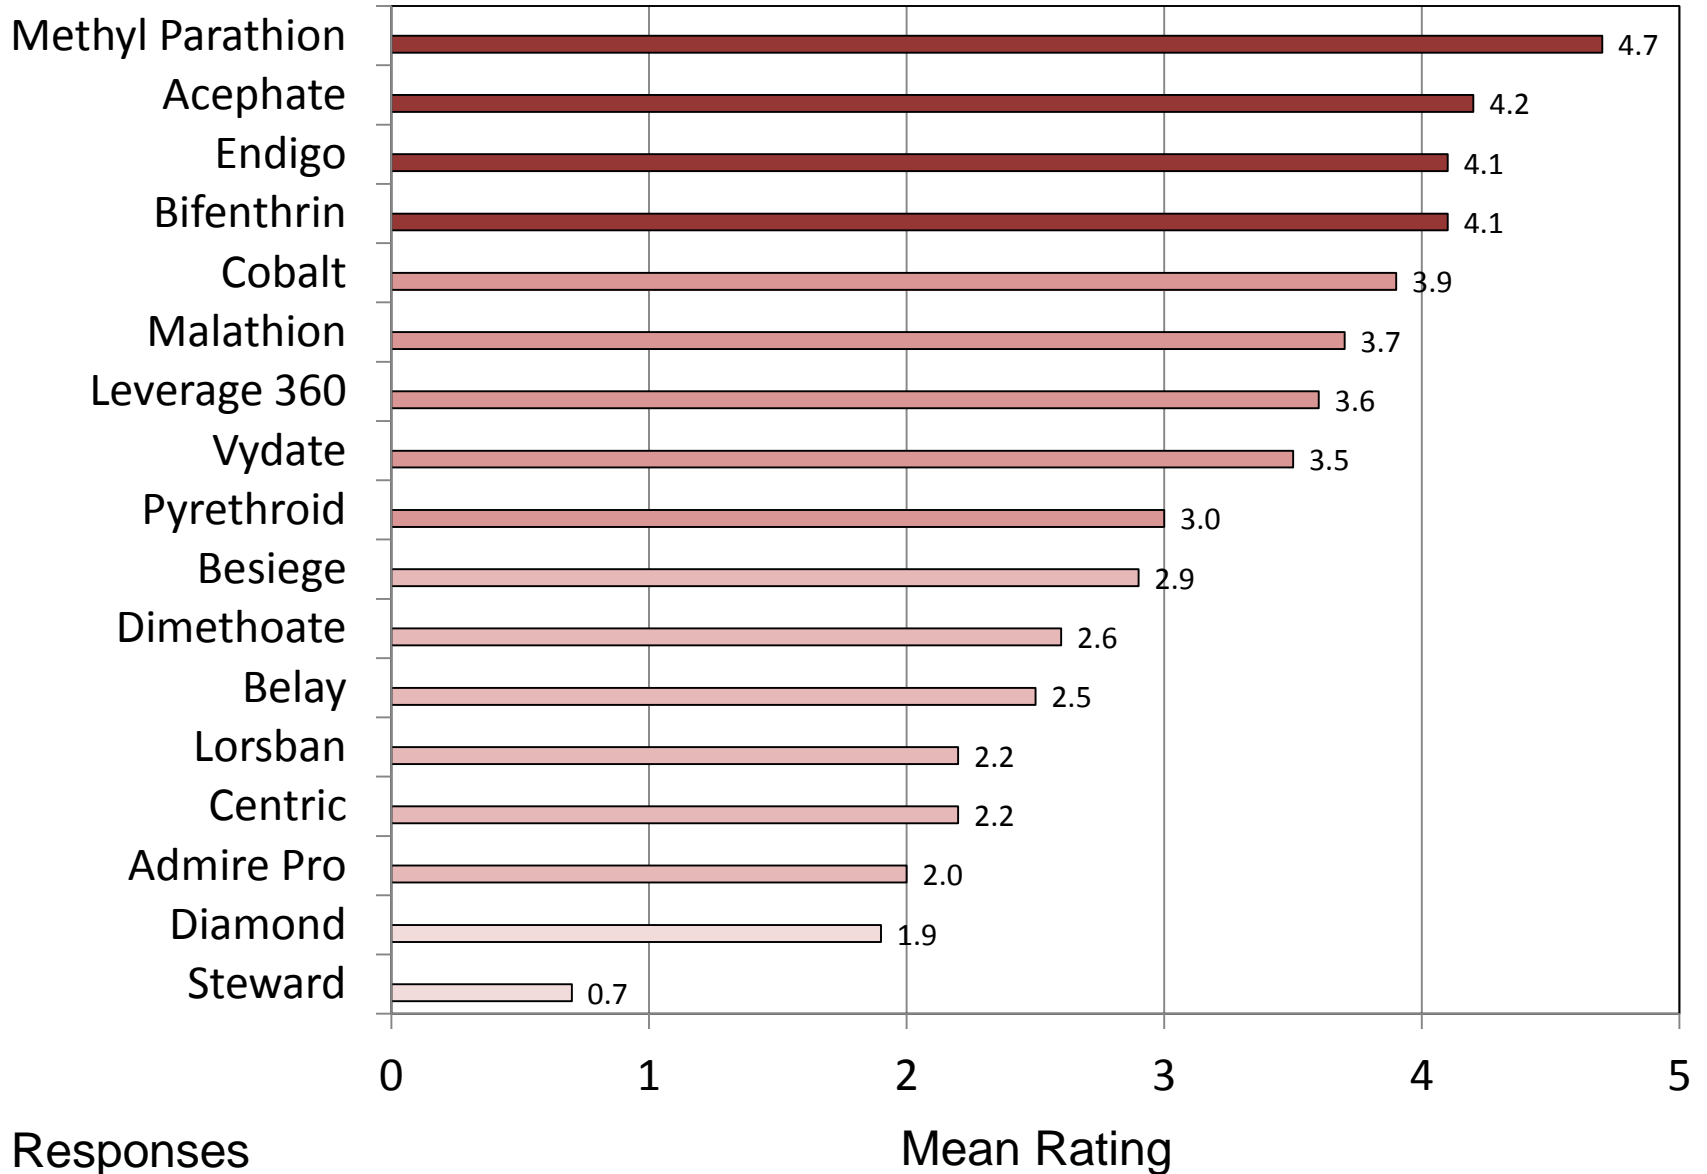

# Green/Southern Green Stink Bug – Southern U.S. – Soybean

0 = No Control, 1 = Poor Control, 2 = Marginal Control, 3 = Fair Control, 4 = Good Control, 5 = Excellent Control

11 Responses

Mean Rating

# Brown Stink Bugs – Southern U.S. – Soybean

0 = No Control, 1 = Poor Control, 2 = Marginal Control, 3 = Fair Control, 4 = Good Control, 5 = Excellent Control

# Three-cornered alfalfa hopper – Southern U.S. – Soybean

0 = No Control, 1 = Poor Control, 2 = Marginal Control, 3 = Fair Control, 4 = Good Control, 5 = Excellent Control

9 Responses

# Bean Leaf Beetle – Southern U.S. – Soybean

0 = No Control, 1 = Poor Control, 2 = Marginal Control, 3 = Fair Control, 4 = Good Control, 5 = Excellent Control

7 Responses