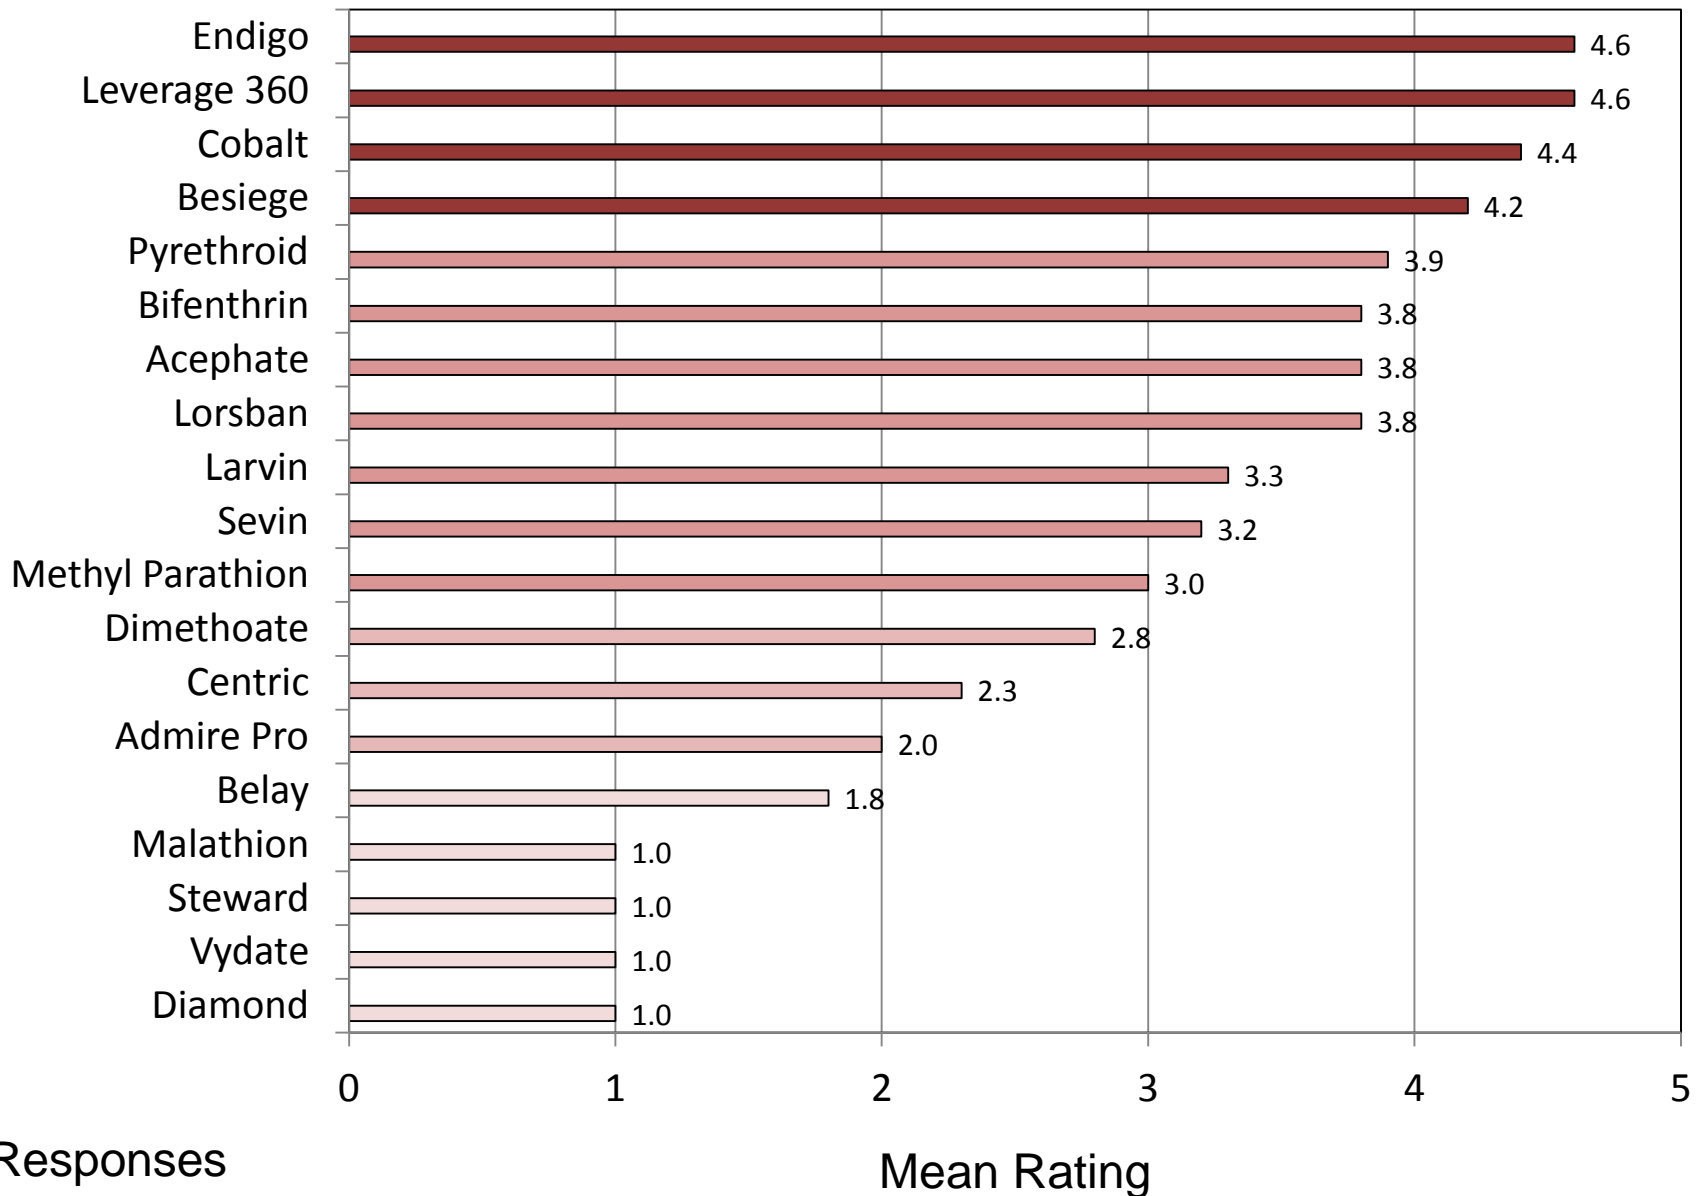

# Brown Stink Bugs – Southern U.S. – Soybean

0 = No Control, 1 = Poor Control, 2 = Marginal Control, 3 = Fair Control, 4 = Good Control, 5 = Excellent Control

# Three-cornered alfalfa hopper – Southern U.S. – Soybean

0 = No Control, 1 = Poor Control, 2 = Marginal Control, 3 = Fair Control, 4 = Good Control, 5 = Excellent Control

9 Responses

# Bean Leaf Beetle – Southern U.S. – Soybean

0 = No Control, 1 = Poor Control, 2 = Marginal Control, 3 = Fair Control, 4 = Good Control, 5 = Excellent Control

7 Responses

# Soybean Looper – Southern U.S. – Soybean

0 = No Control, 1 = Poor Control, 2 = Marginal Control, 3 = Fair Control, 4 = Good Control, 5 = Excellent Control

12 Responses