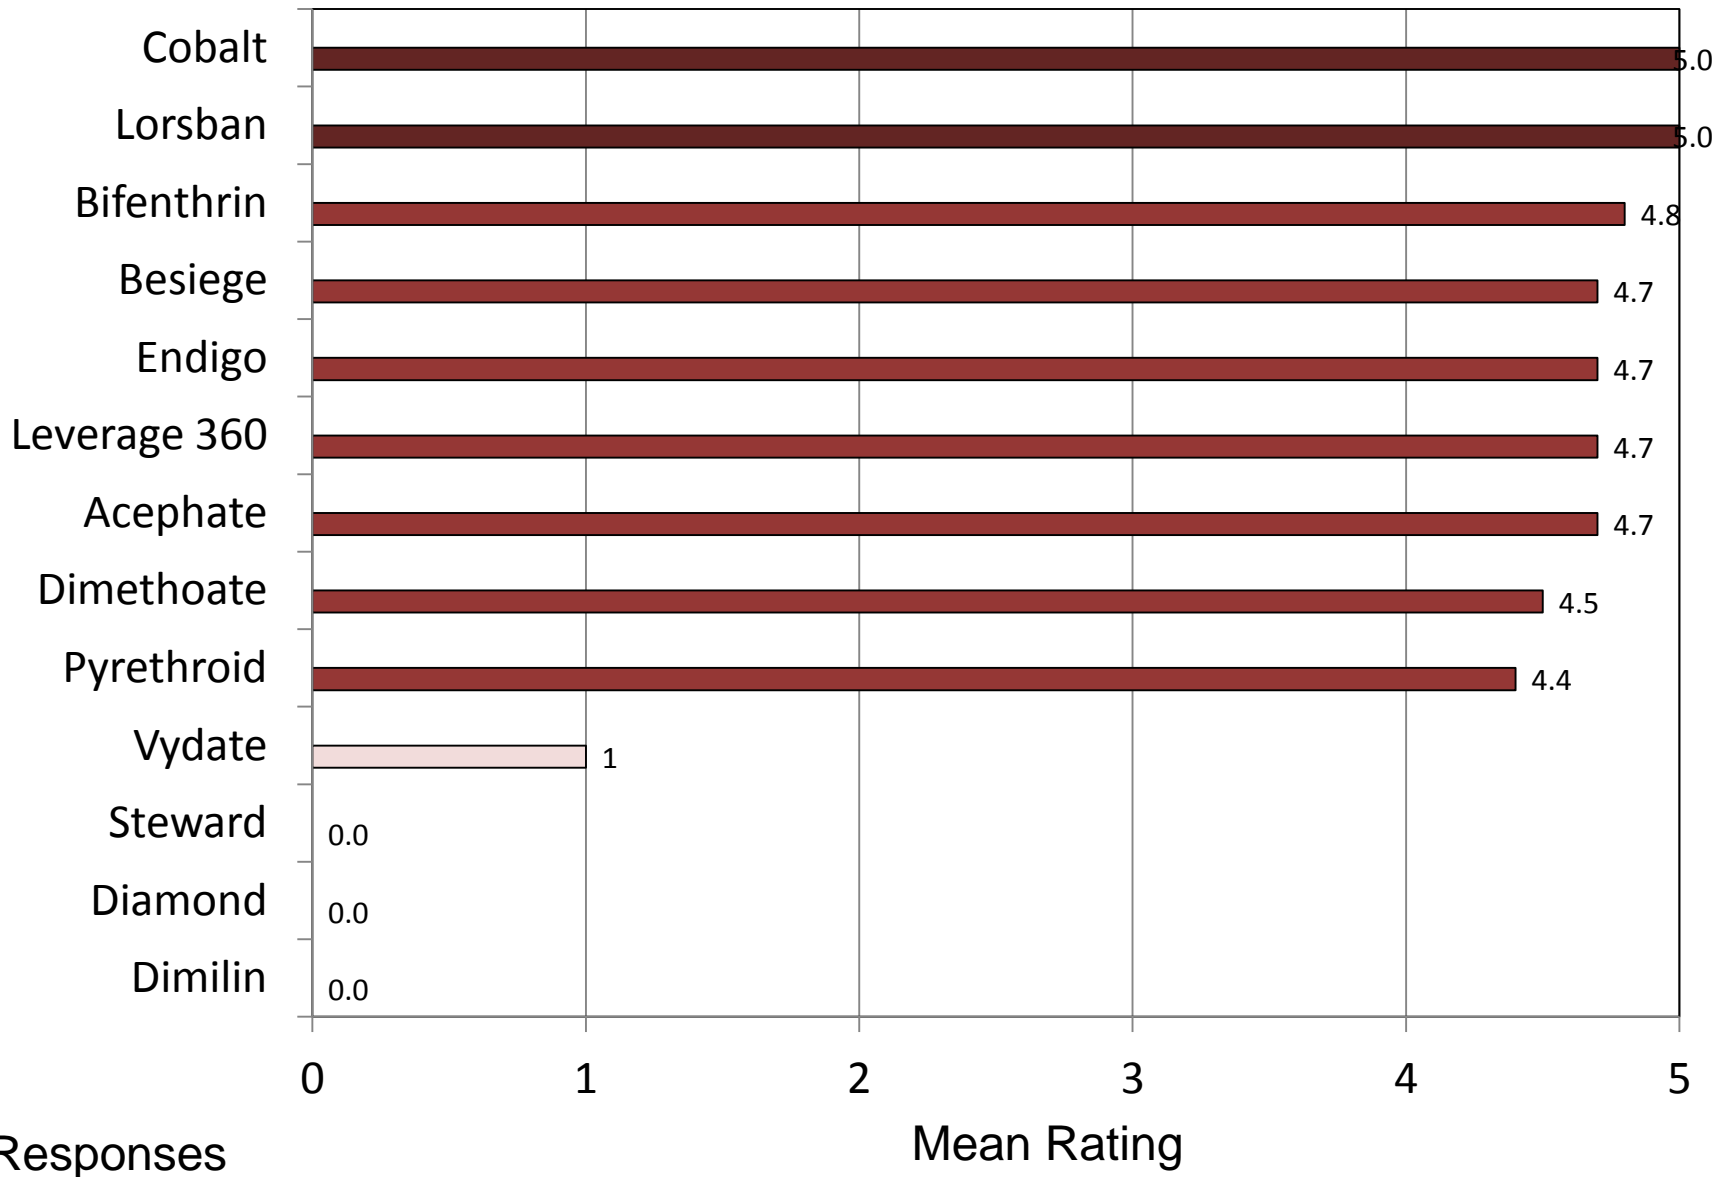

Blister Beetles – Southern U.S. – Soybean

0 = No Control, 1 = Poor Control, 2 = Marginal Control, 3 = Fair Control, 4 = Good Control, 5 = Excellent Control

5 Responses