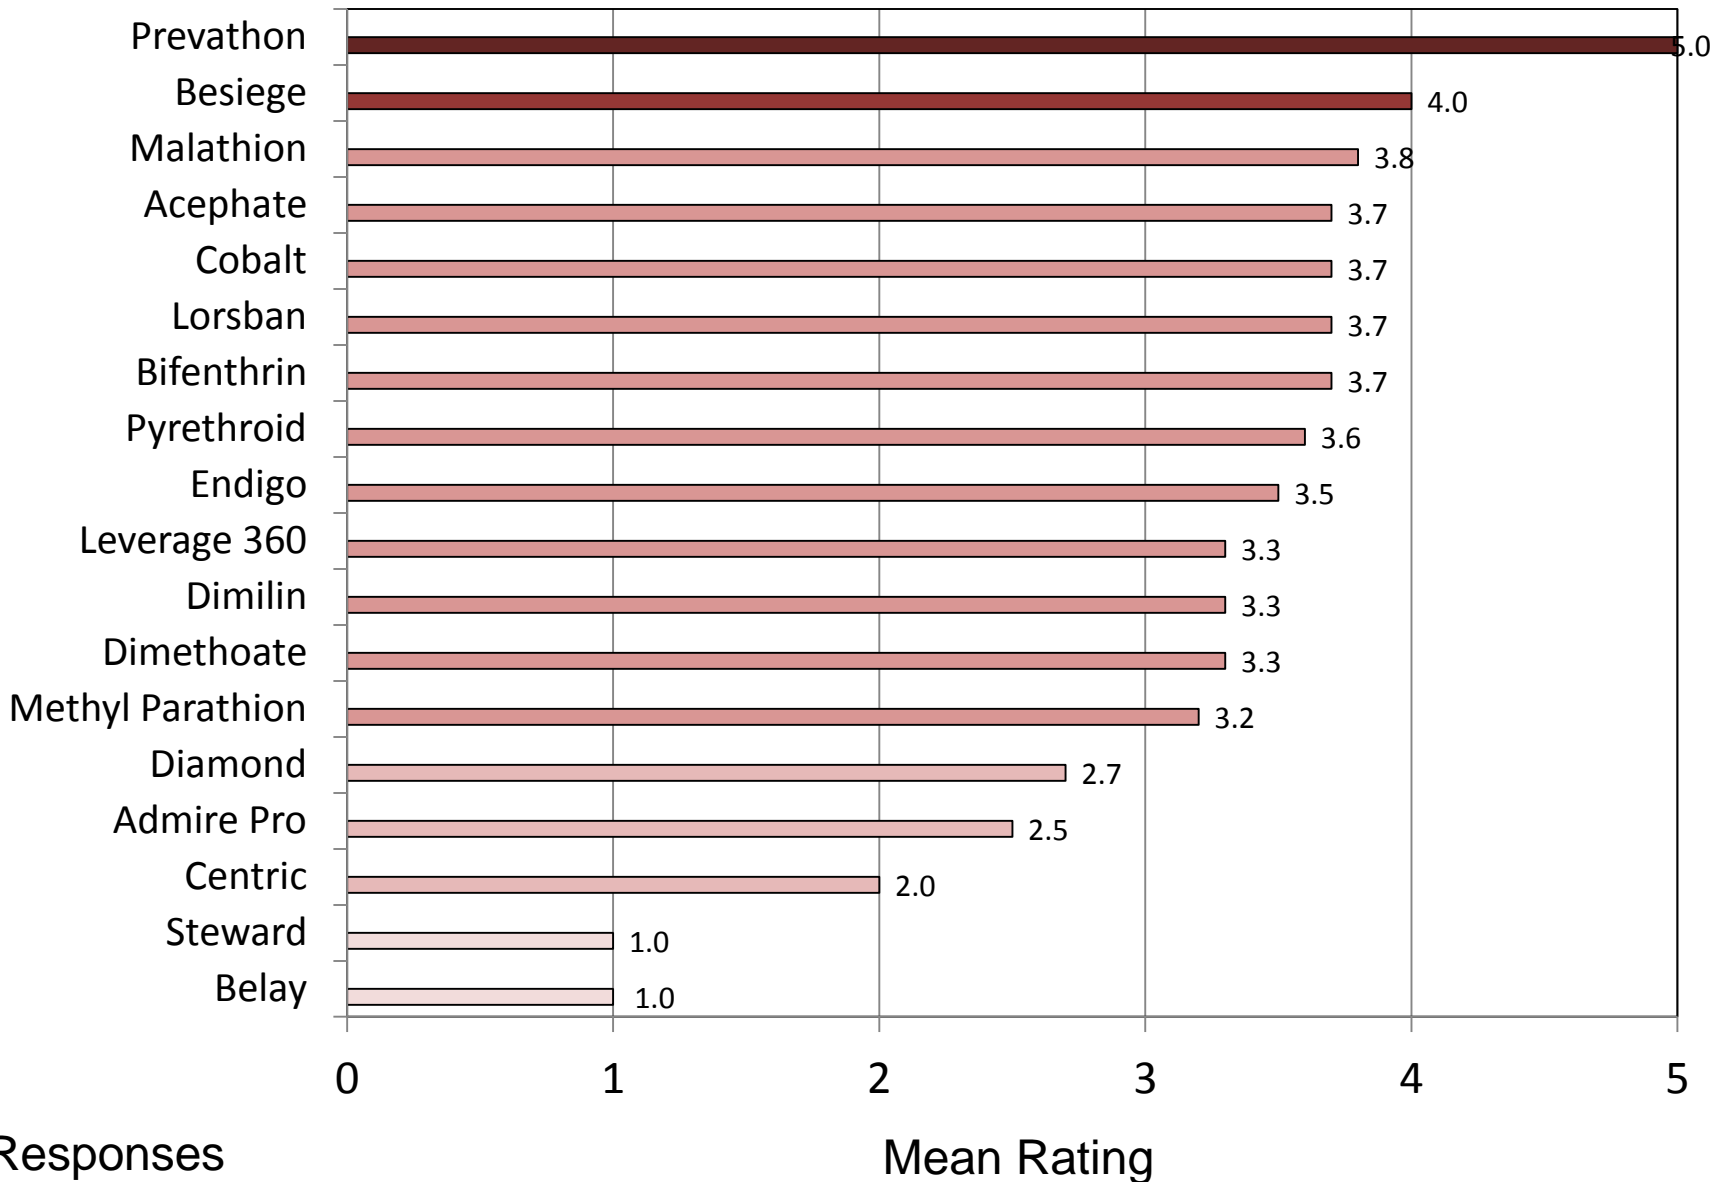

Grasshoppers – Southern U.S. – Soybean

0 = No Control, 1 = Poor Control, 2 = Marginal Control, 3 = Fair Control, 4 = Good Control, 5 = Excellent Control