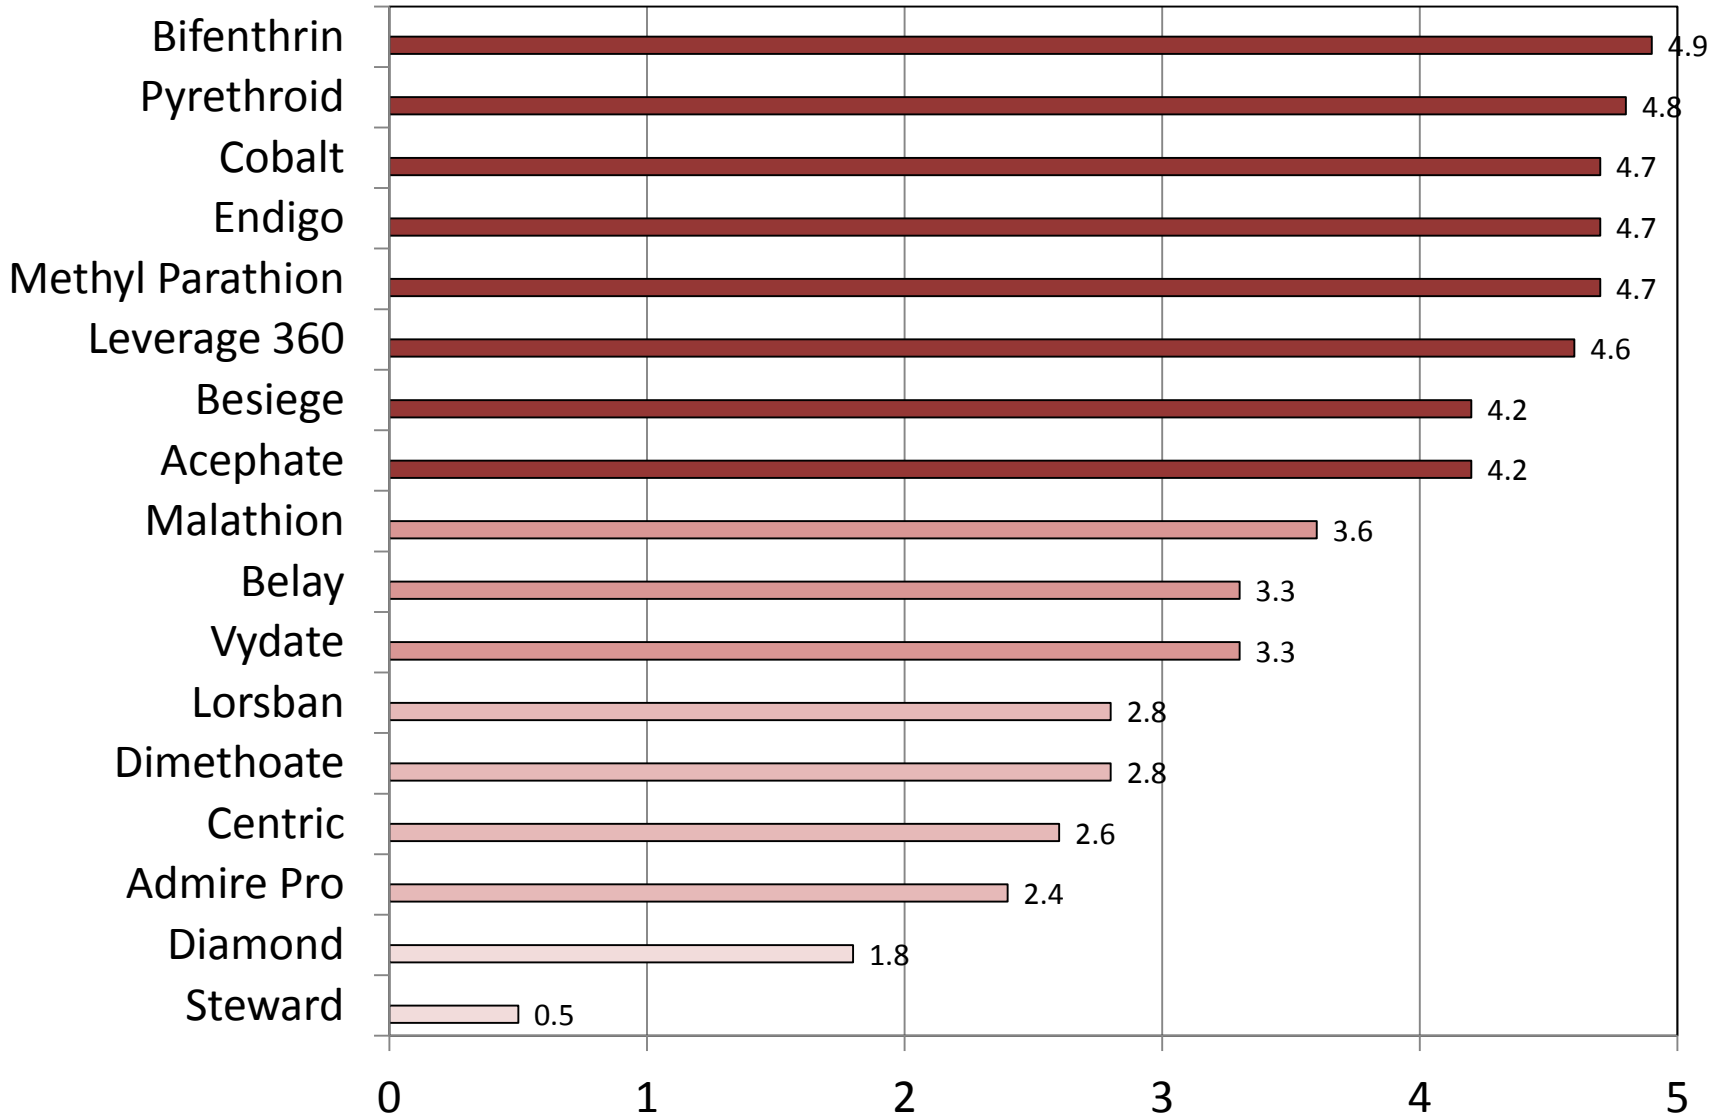

# Green/Southern Green Stink Bug – Southern U.S. – Soybean

0 = No Control, 1 = Poor Control, 2 = Marginal Control, 3 = Fair Control, 4 = Good Control, 5 = Excellent Control

11 Responses

Mean Rating

# Brown Stink Bugs – Southern U.S. – Soybean

0 = No Control, 1 = Poor Control, 2 = Marginal Control, 3 = Fair Control, 4 = Good Control, 5 = Excellent Control

# Three-cornered alfalfa hopper – Southern U.S. – Soybean

0 = No Control, 1 = Poor Control, 2 = Marginal Control, 3 = Fair Control, 4 = Good Control, 5 = Excellent Control

9 Responses

# Bean Leaf Beetle – Southern U.S. – Soybean

0 = No Control, 1 = Poor Control, 2 = Marginal Control, 3 = Fair Control, 4 = Good Control, 5 = Excellent Control

7 Responses