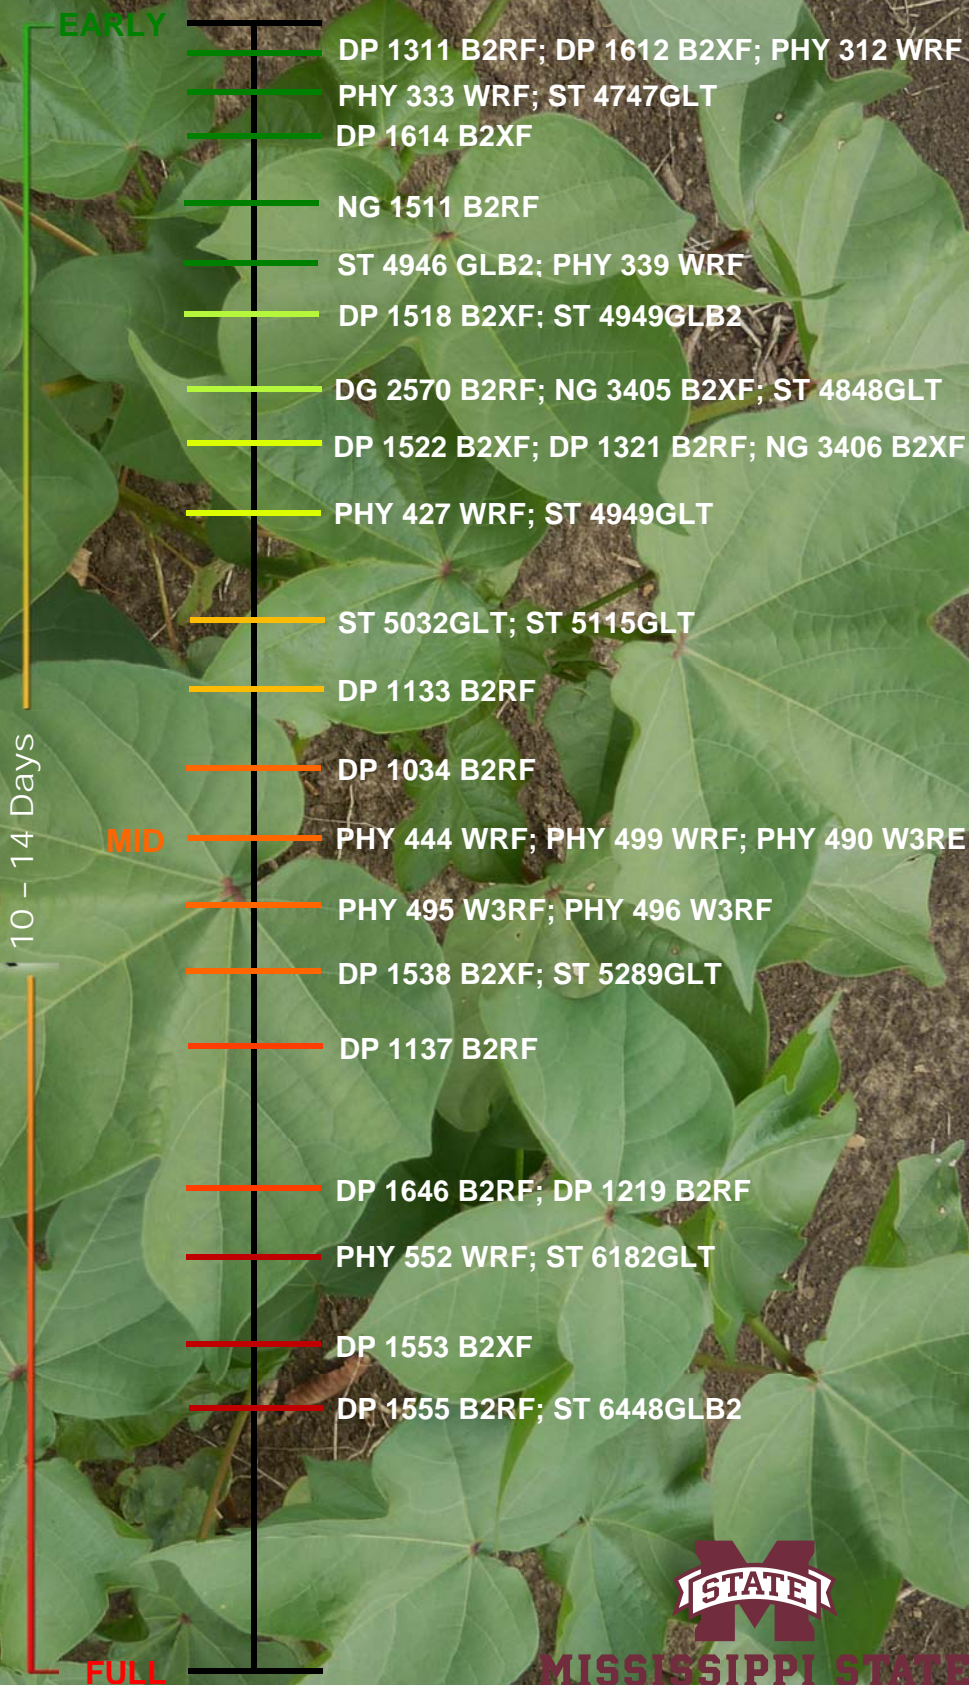

2016 Cotton Maturity Guide

DG = Dyna-Gro
DP = Delta and Pineland
NG = NexGen
PHY = Phytogen
ST = Stoneville

Compiled By: Darrin M. Dodds
 Note: Keep in mind all maturity differences listed are relative. Numerous factors can affect maturity of any variety which may result in substantial differences from those listed in this document.