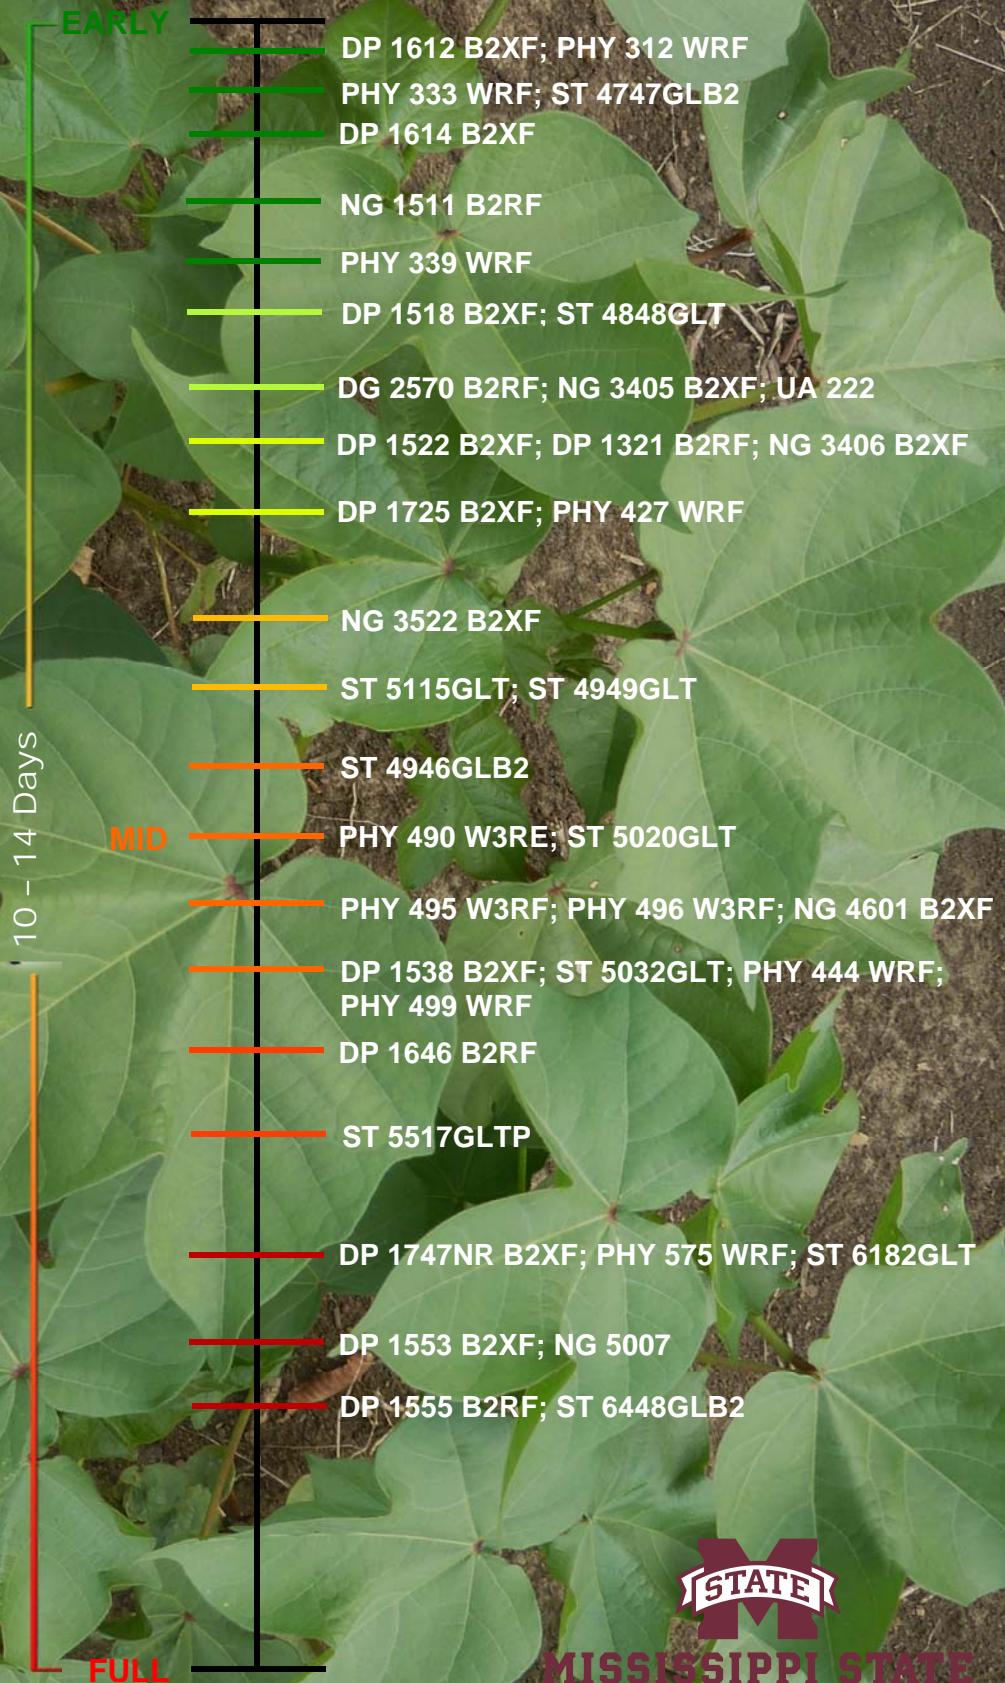

2017 Cotton Maturity Guide

DG = DynaGro
 DP = Deltapine
 NG = NexGen
 PHY = Phytogen
 ST = Stoneville

Compiled By: Darrin M. Dodds
 Note: Keep in mind all maturity differences listed are relative. Numerous factors can affect maturity of any variety which may result in substantial differences from those listed in this document.