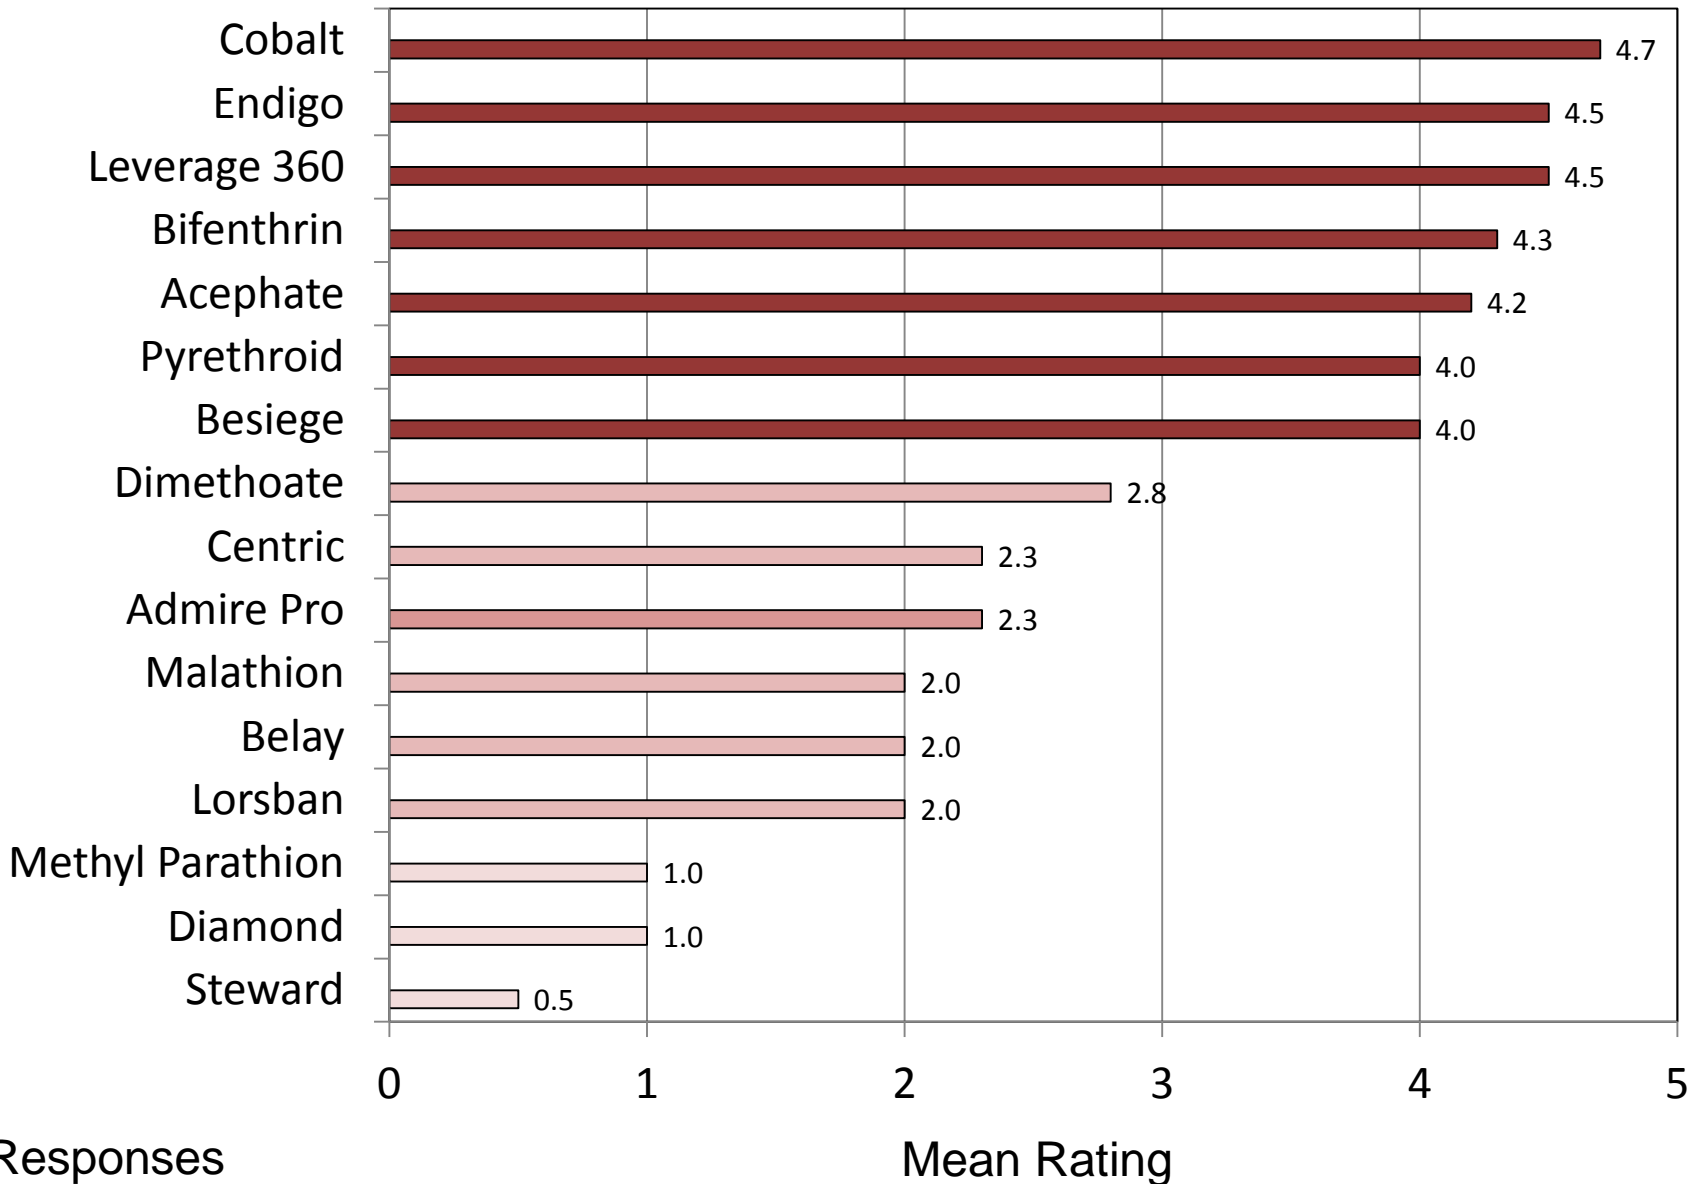

# Green/Southern Green Stink Bug – Mid-South – Soybean

0 = No Control, 1 = Poor Control, 2 = Marginal Control, 3 = Fair Control, 4 = Good Control, 5 = Excellent Control

6 Responses

# Brown Stink Bugs – Mid-South – Soybean

0 = No Control, 1 = Poor Control, 2 = Marginal Control, 3 = Fair Control, 4 = Good Control, 5 = Excellent Control

6 Responses

# Three-cornered alfalfa hopper – Mid-South – Soybean

0 = No Control, 1 = Poor Control, 2 = Marginal Control, 3 = Fair Control, 4 = Good Control, 5 = Excellent Control

# Bean Leaf Beetle– Mid-South – Soybean

0 = No Control, 1 = Poor Control, 2 = Marginal Control, 3 = Fair Control, 4 = Good Control, 5 = Excellent Control

5 Responses