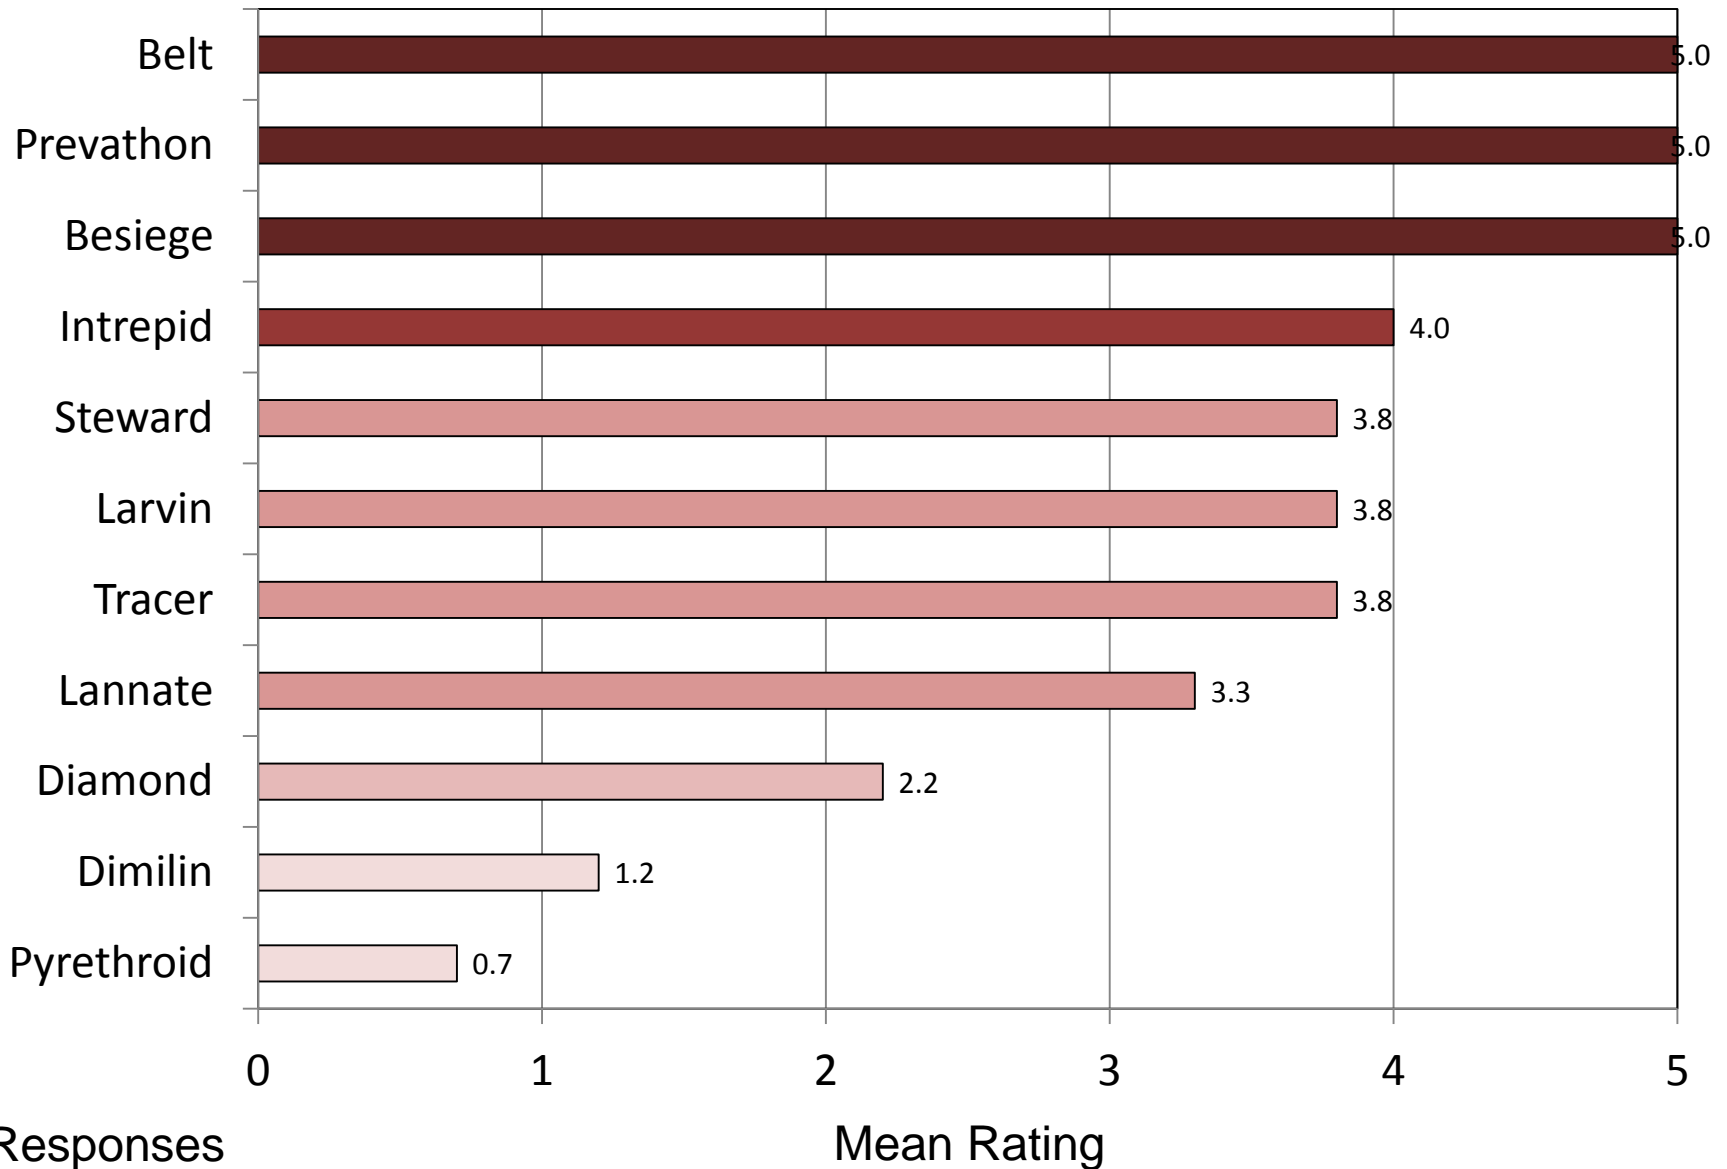

# Three-cornered alfalfa hopper – Mid-South – Soybean

0 = No Control, 1 = Poor Control, 2 = Marginal Control, 3 = Fair Control, 4 = Good Control, 5 = Excellent Control

# Bean Leaf Beetle– Mid-South – Soybean

0 = No Control, 1 = Poor Control, 2 = Marginal Control, 3 = Fair Control, 4 = Good Control, 5 = Excellent Control

5 Responses

# Soybean Looper – Mid-South – Soybean

0 = No Control, 1 = Poor Control, 2 = Marginal Control, 3 = Fair Control, 4 = Good Control, 5 = Excellent Control

# Cabbage Looper – Mid-South – Soybean

0 = No Control, 1 = Poor Control, 2 = Marginal Control, 3 = Fair Control, 4 = Good Control, 5 = Excellent Control

4 Responses