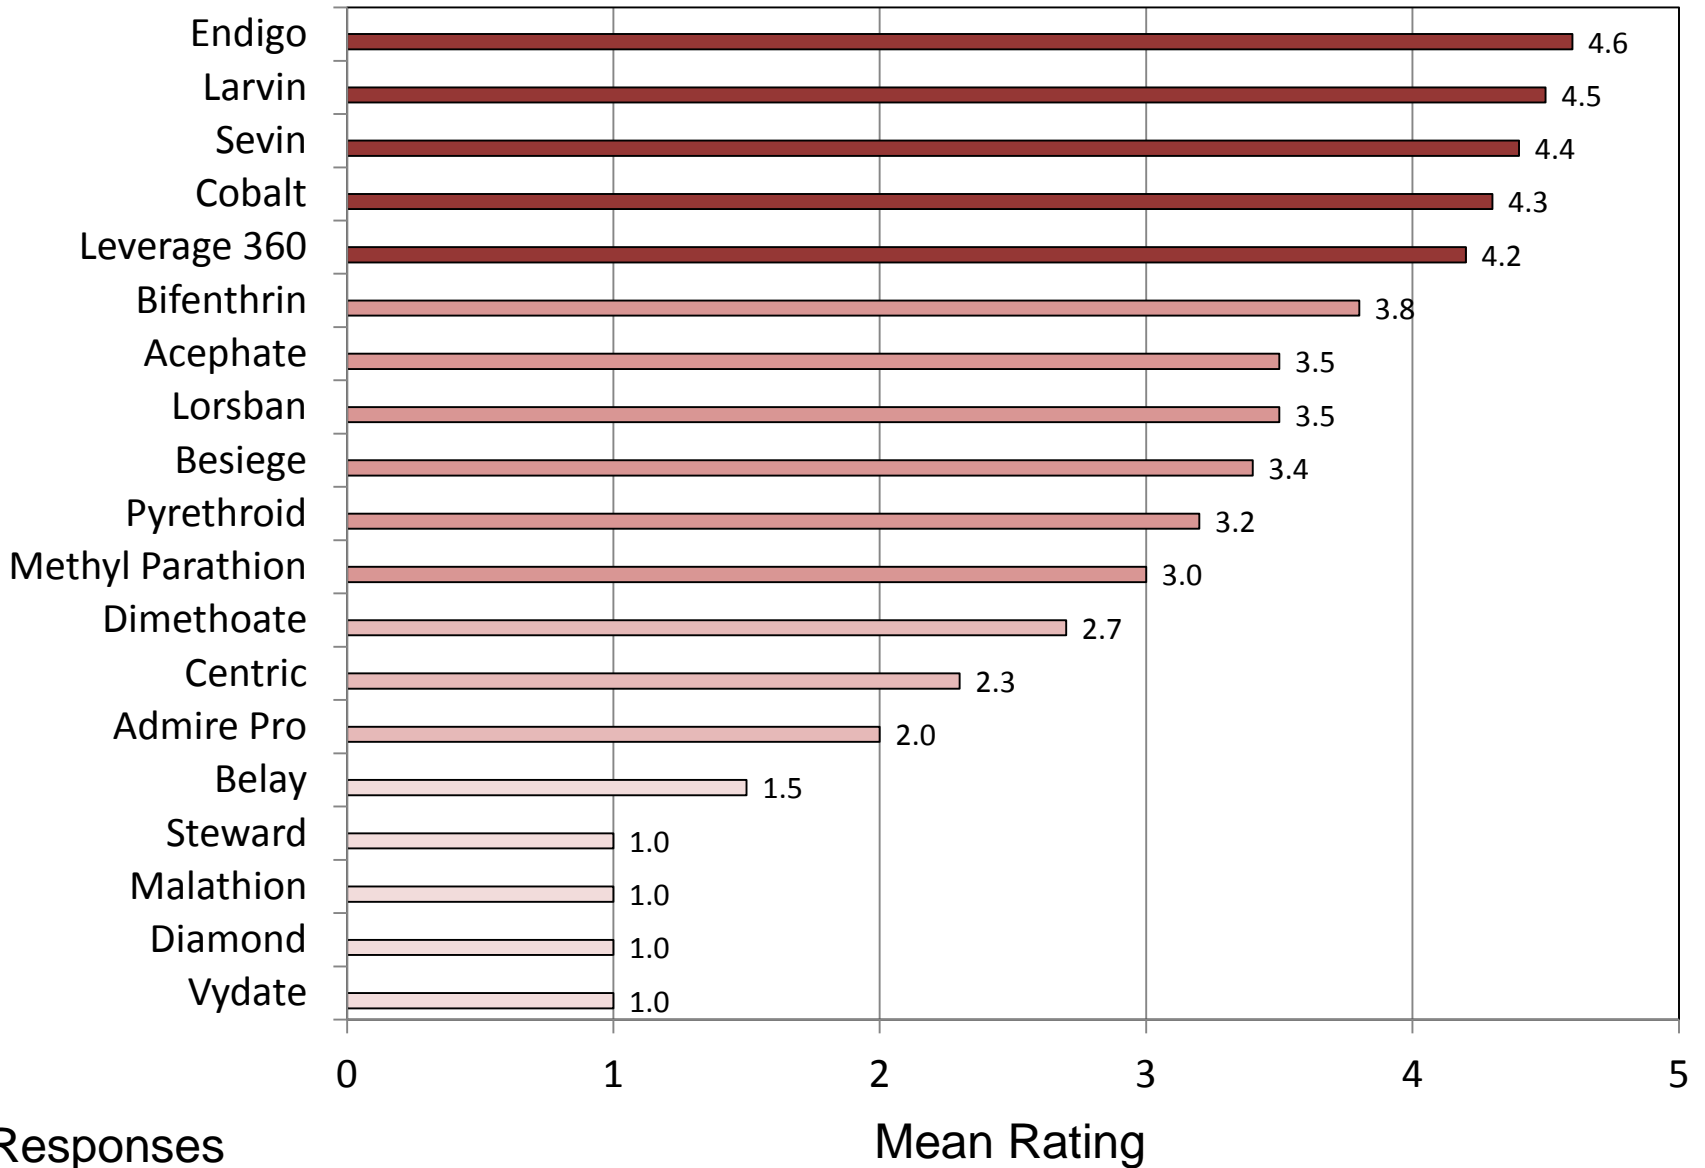

# Green/Southern Green Stink Bug – Mid-South – Soybean

0 = No Control, 1 = Poor Control, 2 = Marginal Control, 3 = Fair Control, 4 = Good Control, 5 = Excellent Control

6 Responses

# Brown Stink Bugs – Mid-South – Soybean

0 = No Control, 1 = Poor Control, 2 = Marginal Control, 3 = Fair Control, 4 = Good Control, 5 = Excellent Control

6 Responses

# Three-cornered alfalfa hopper – Mid-South – Soybean

0 = No Control, 1 = Poor Control, 2 = Marginal Control, 3 = Fair Control, 4 = Good Control, 5 = Excellent Control

# Bean Leaf Beetle– Mid-South – Soybean

0 = No Control, 1 = Poor Control, 2 = Marginal Control, 3 = Fair Control, 4 = Good Control, 5 = Excellent Control

5 Responses