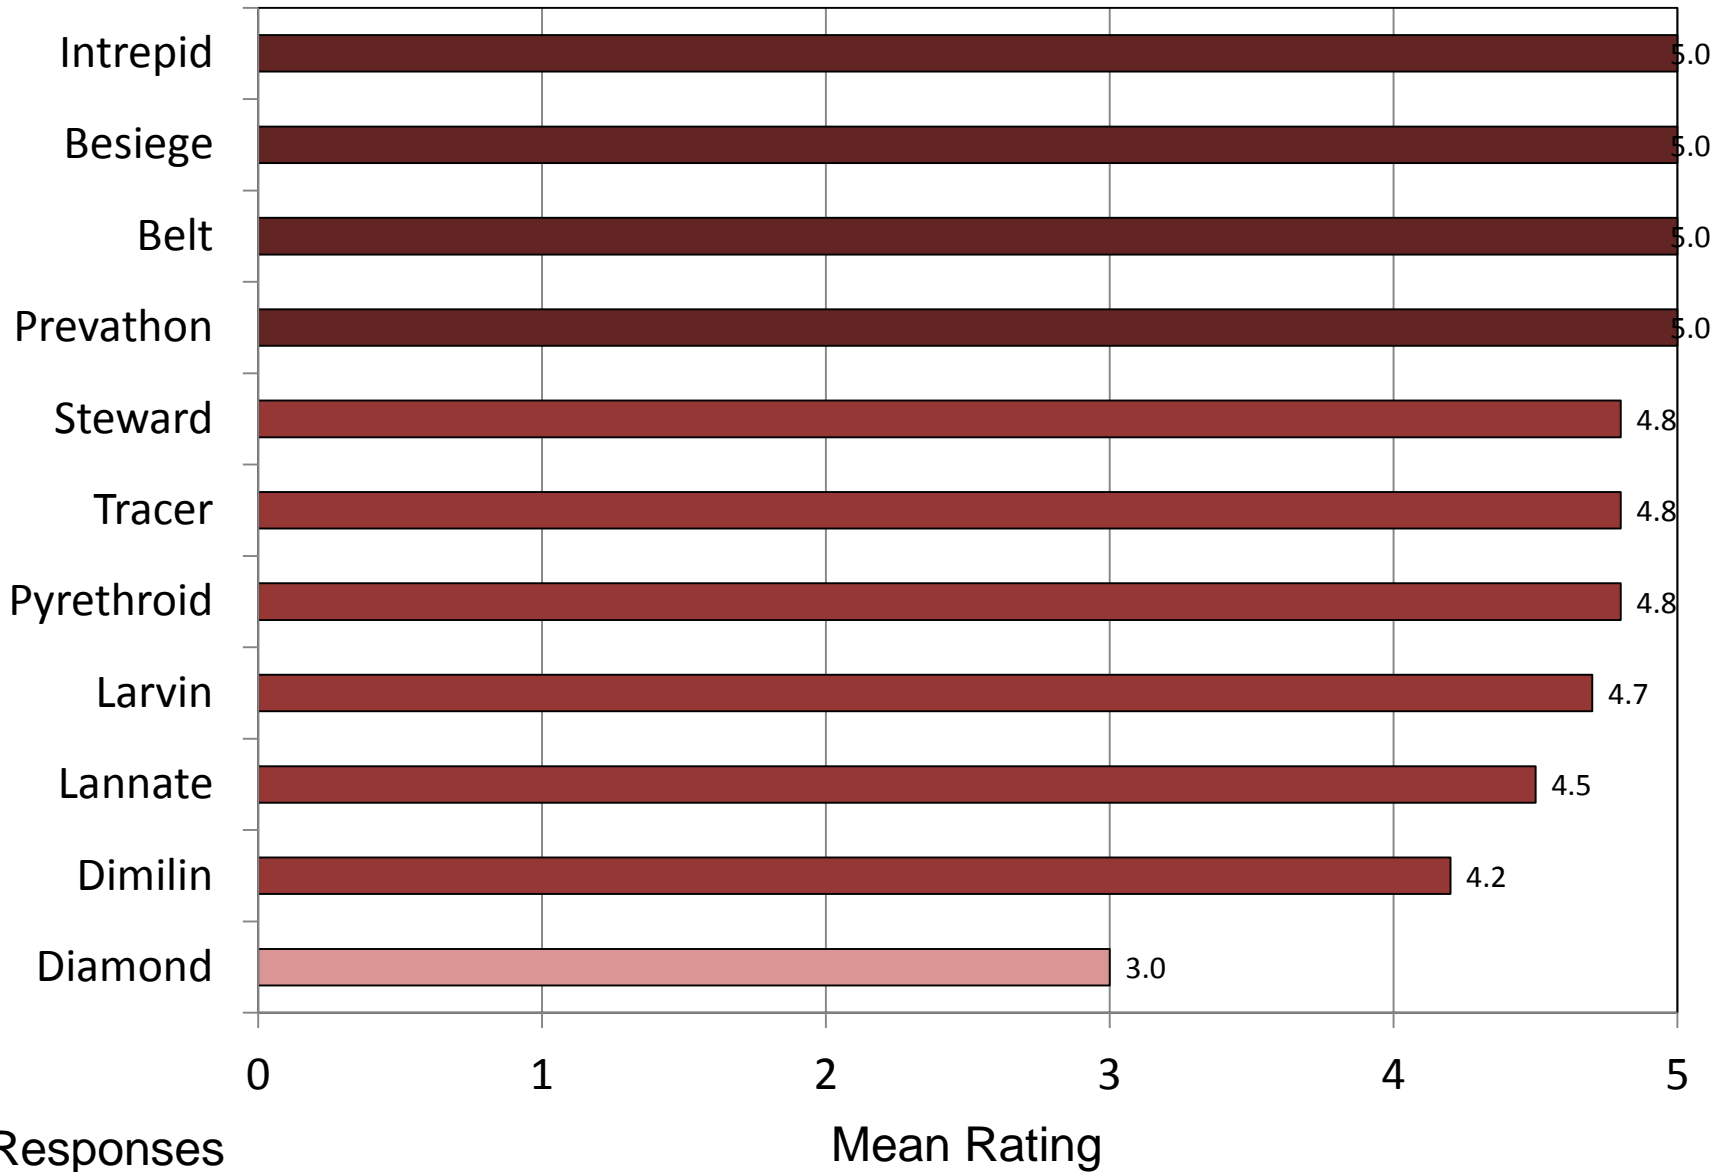

# Bollworm – Mid-South – Soybean

0 = No Control, 1 = Poor Control, 2 = Marginal Control, 3 = Fair Control, 4 = Good Control, 5 = Excellent Control

5 Responses

Mean Rating

# Green Cloverworm – Mid-South – Soybean

0 = No Control, 1 = Poor Control, 2 = Marginal Control, 3 = Fair Control, 4 = Good Control, 5 = Excellent Control

6 Responses