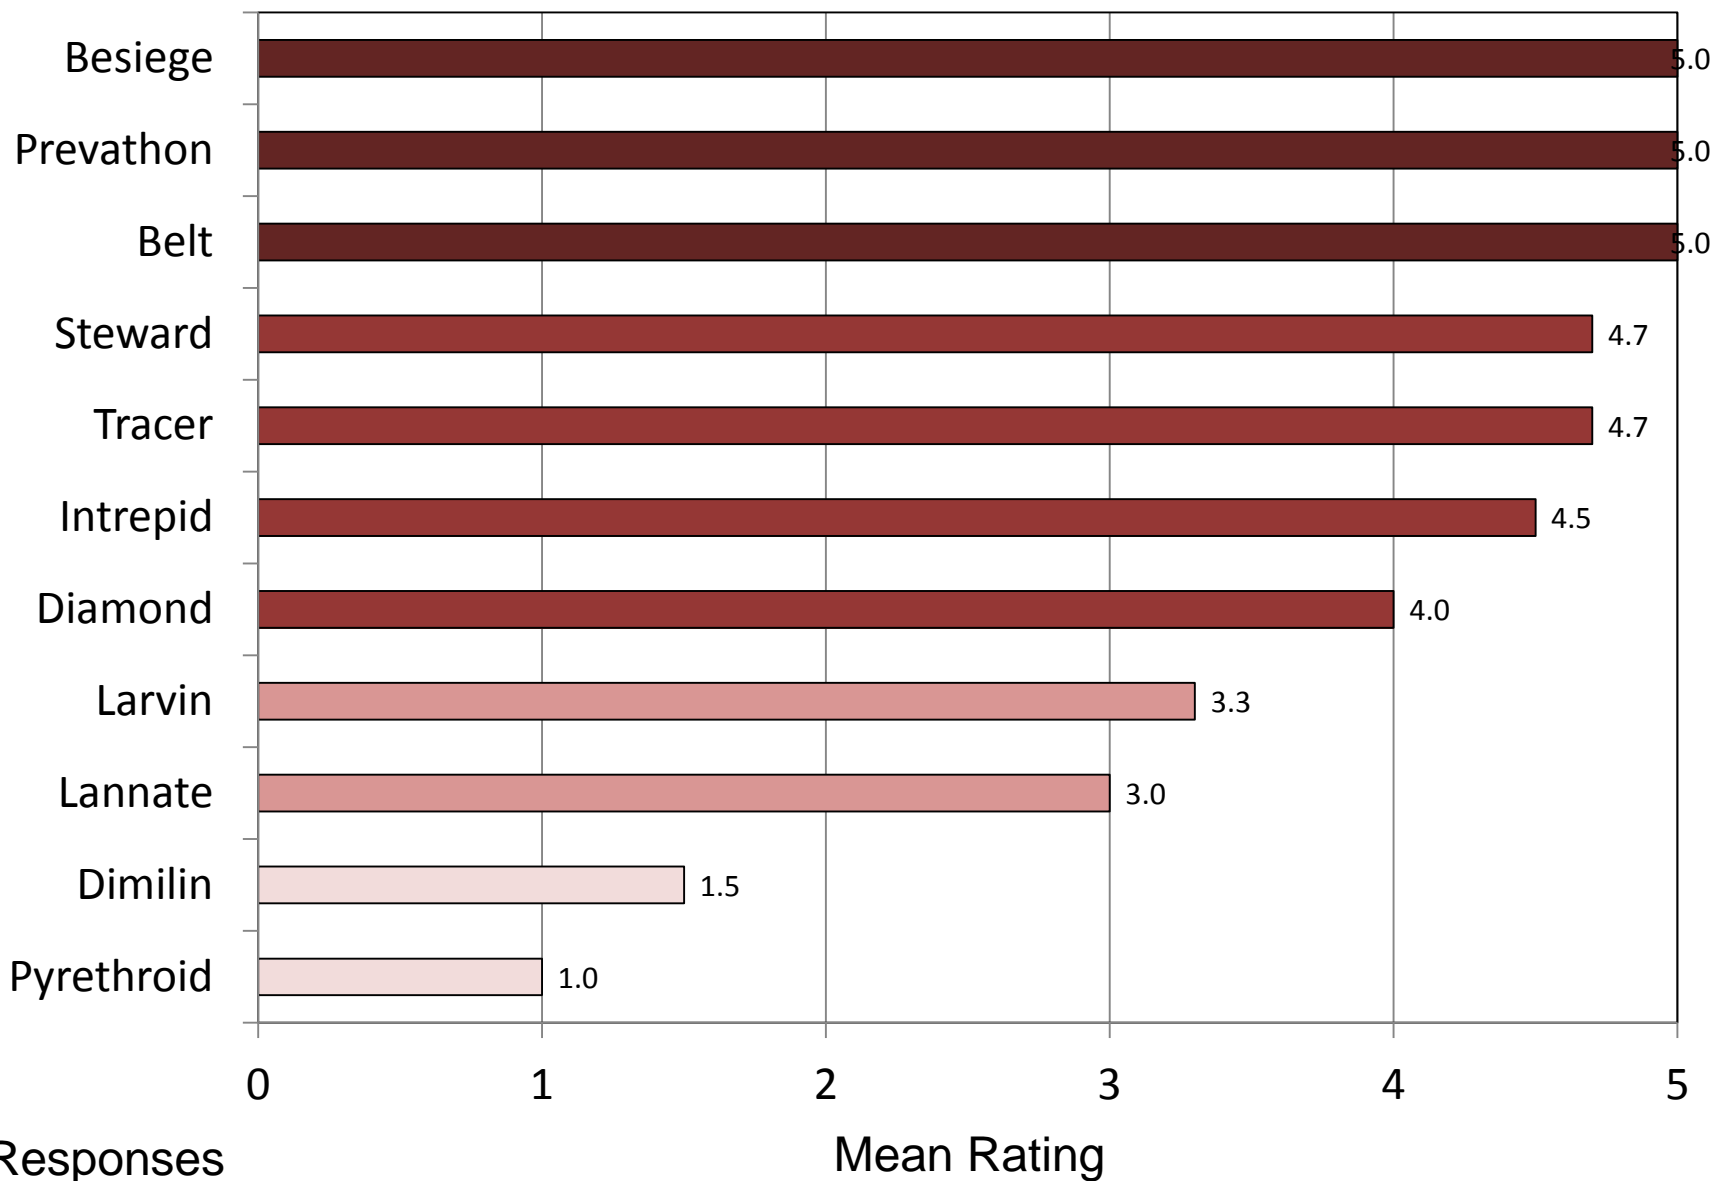

Beet Armyworm – Mid-South – Soybean

0 = No Control, 1 = Poor Control, 2 = Marginal Control, 3 = Fair Control, 4 = Good Control, 5 = Excellent Control

4 Responses