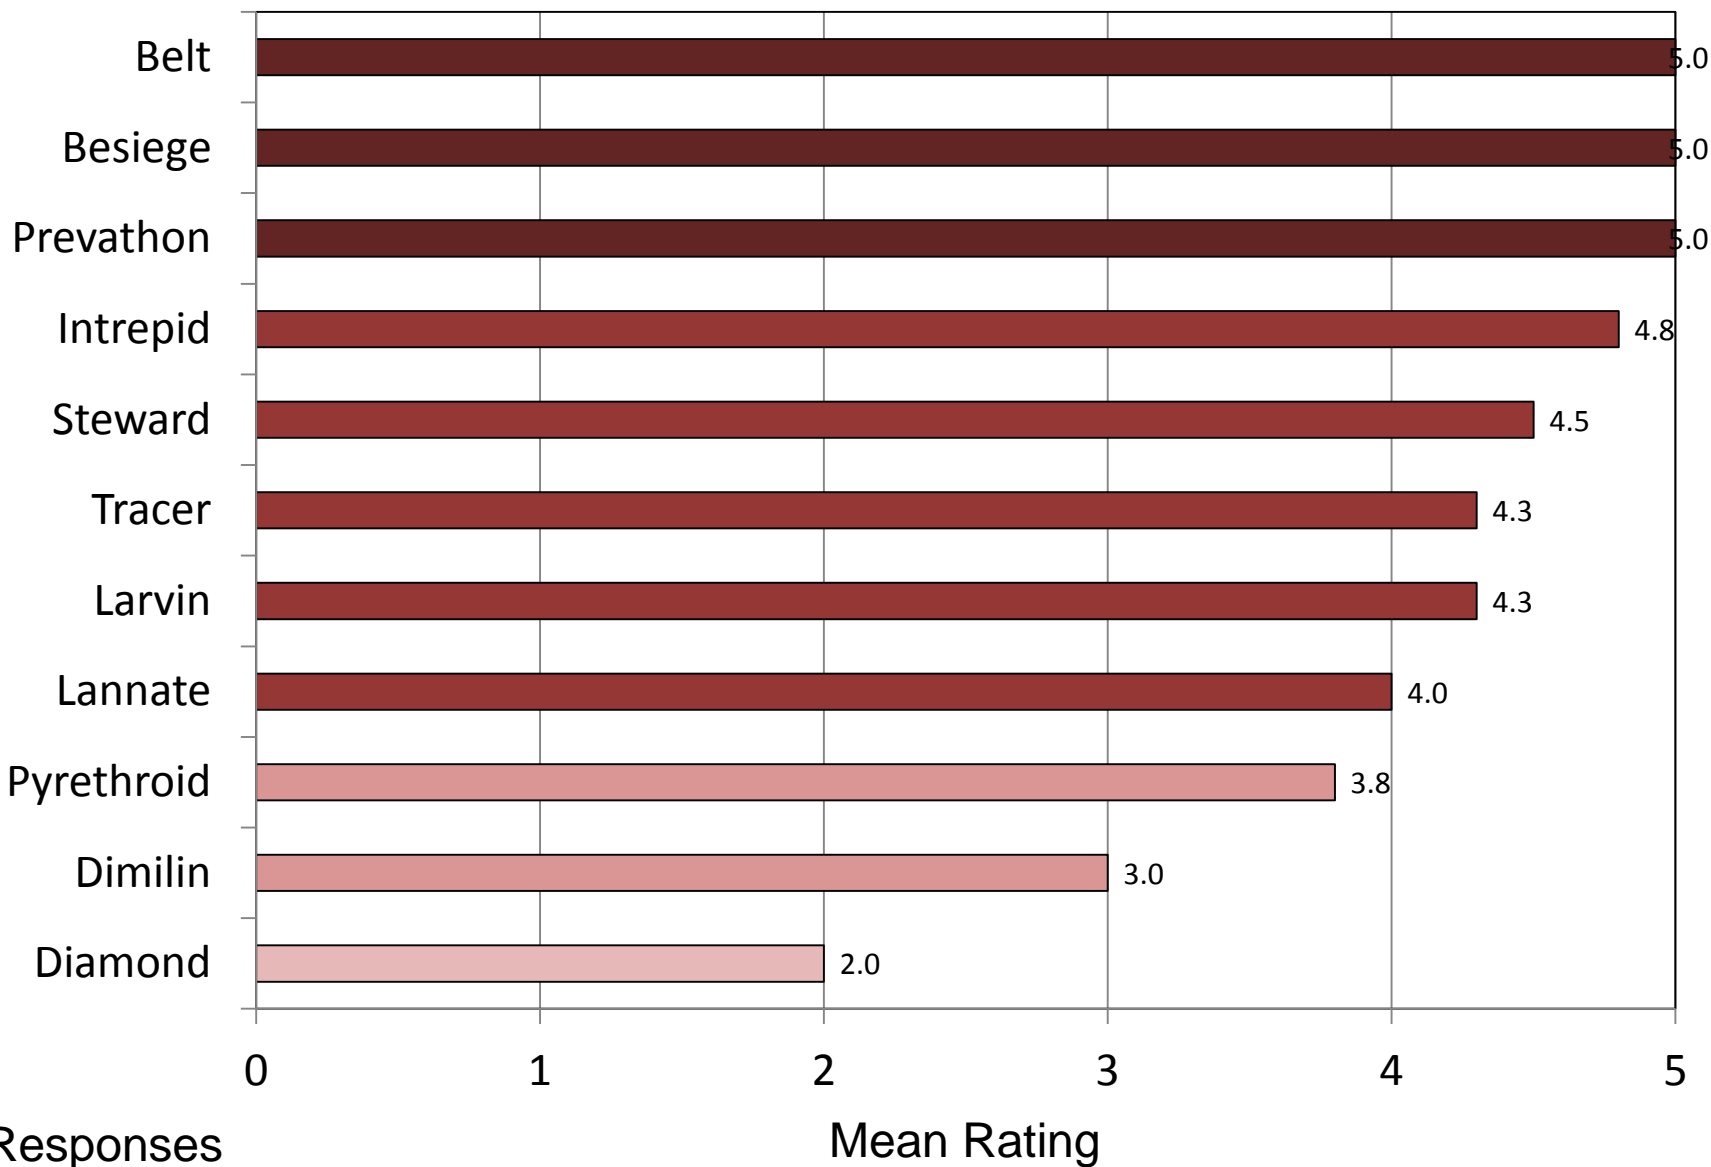

# Green Cloverworm – Mid-South – Soybean

0 = No Control, 1 = Poor Control, 2 = Marginal Control, 3 = Fair Control, 4 = Good Control, 5 = Excellent Control

6 Responses

# Saltmarsh Caterpillar – Mid-South – Soybean

0 = No Control, 1 = Poor Control, 2 = Marginal Control, 3 = Fair Control, 4 = Good Control, 5 = Excellent Control