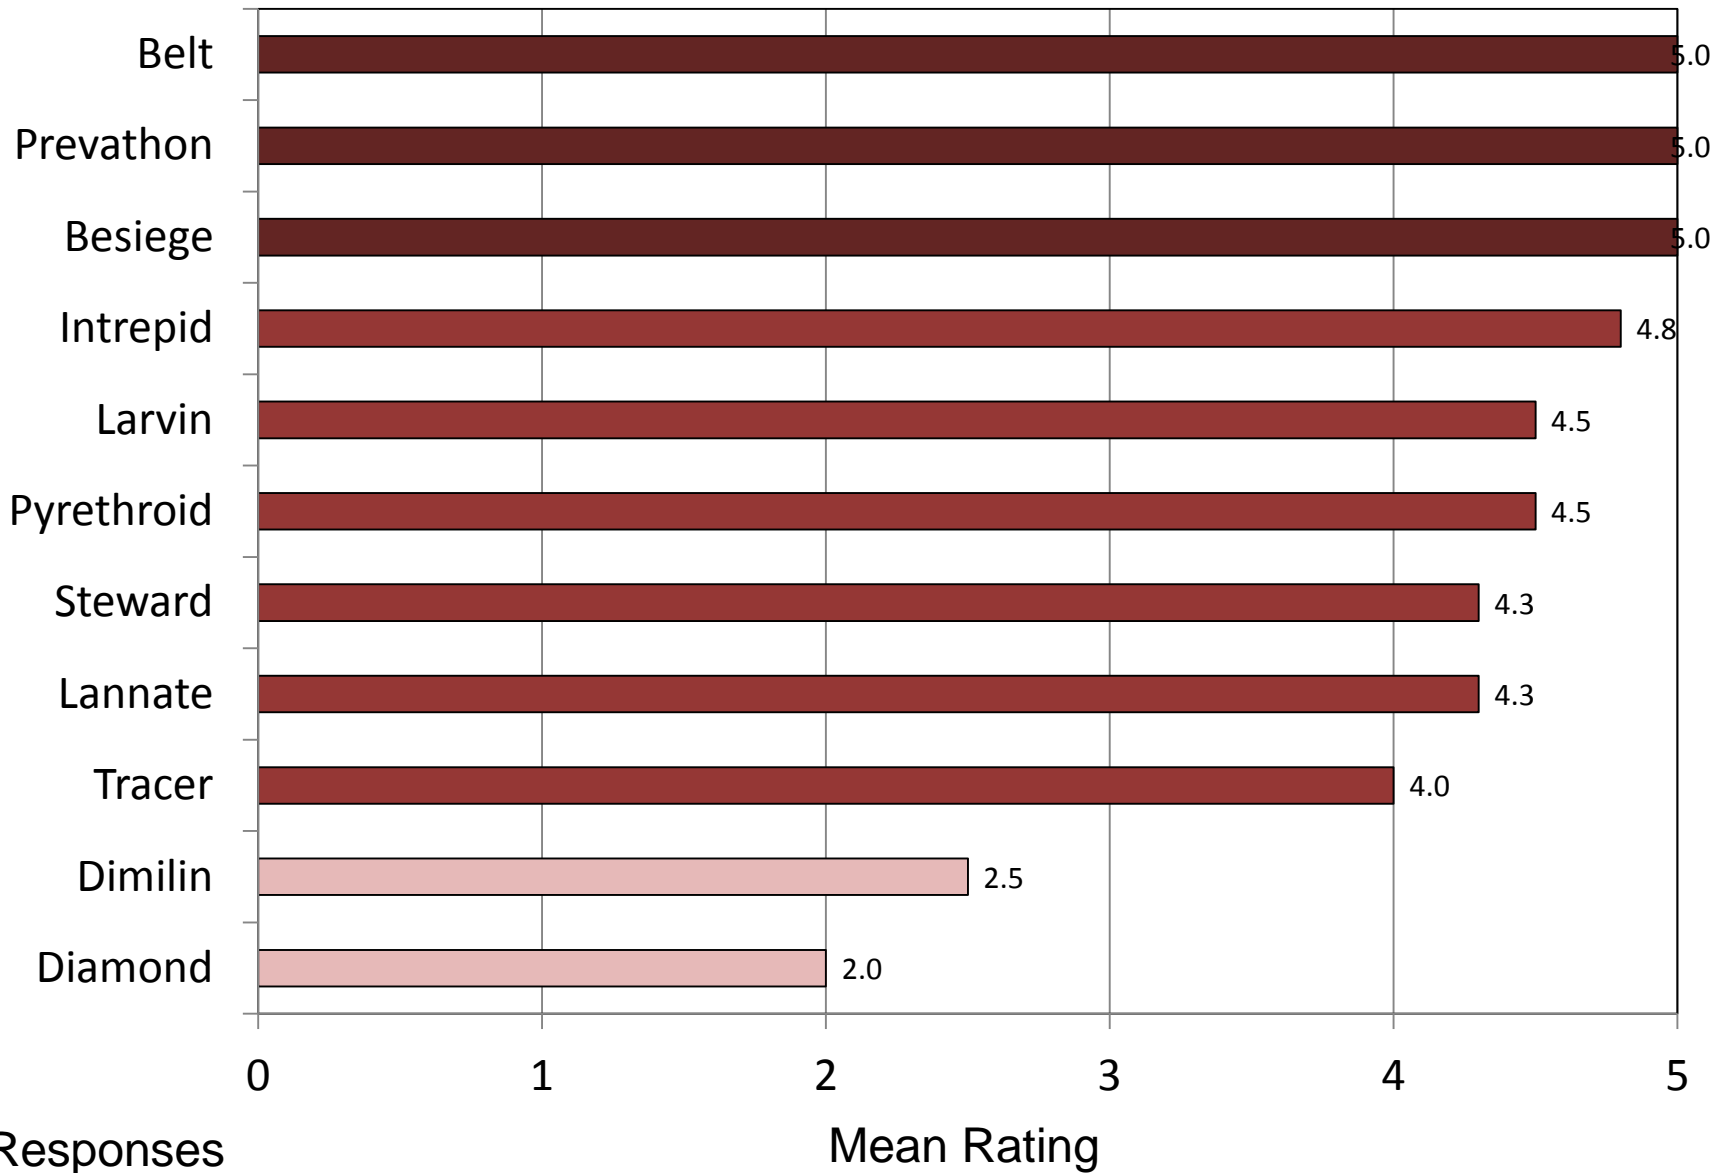

# Three-cornered alfalfa hopper – Mid-South – Soybean

0 = No Control, 1 = Poor Control, 2 = Marginal Control, 3 = Fair Control, 4 = Good Control, 5 = Excellent Control

# Bean Leaf Beetle– Mid-South – Soybean

0 = No Control, 1 = Poor Control, 2 = Marginal Control, 3 = Fair Control, 4 = Good Control, 5 = Excellent Control

5 Responses

# Soybean Looper – Mid-South – Soybean

0 = No Control, 1 = Poor Control, 2 = Marginal Control, 3 = Fair Control, 4 = Good Control, 5 = Excellent Control

# Cabbage Looper – Mid-South – Soybean

0 = No Control, 1 = Poor Control, 2 = Marginal Control, 3 = Fair Control, 4 = Good Control, 5 = Excellent Control

4 Responses