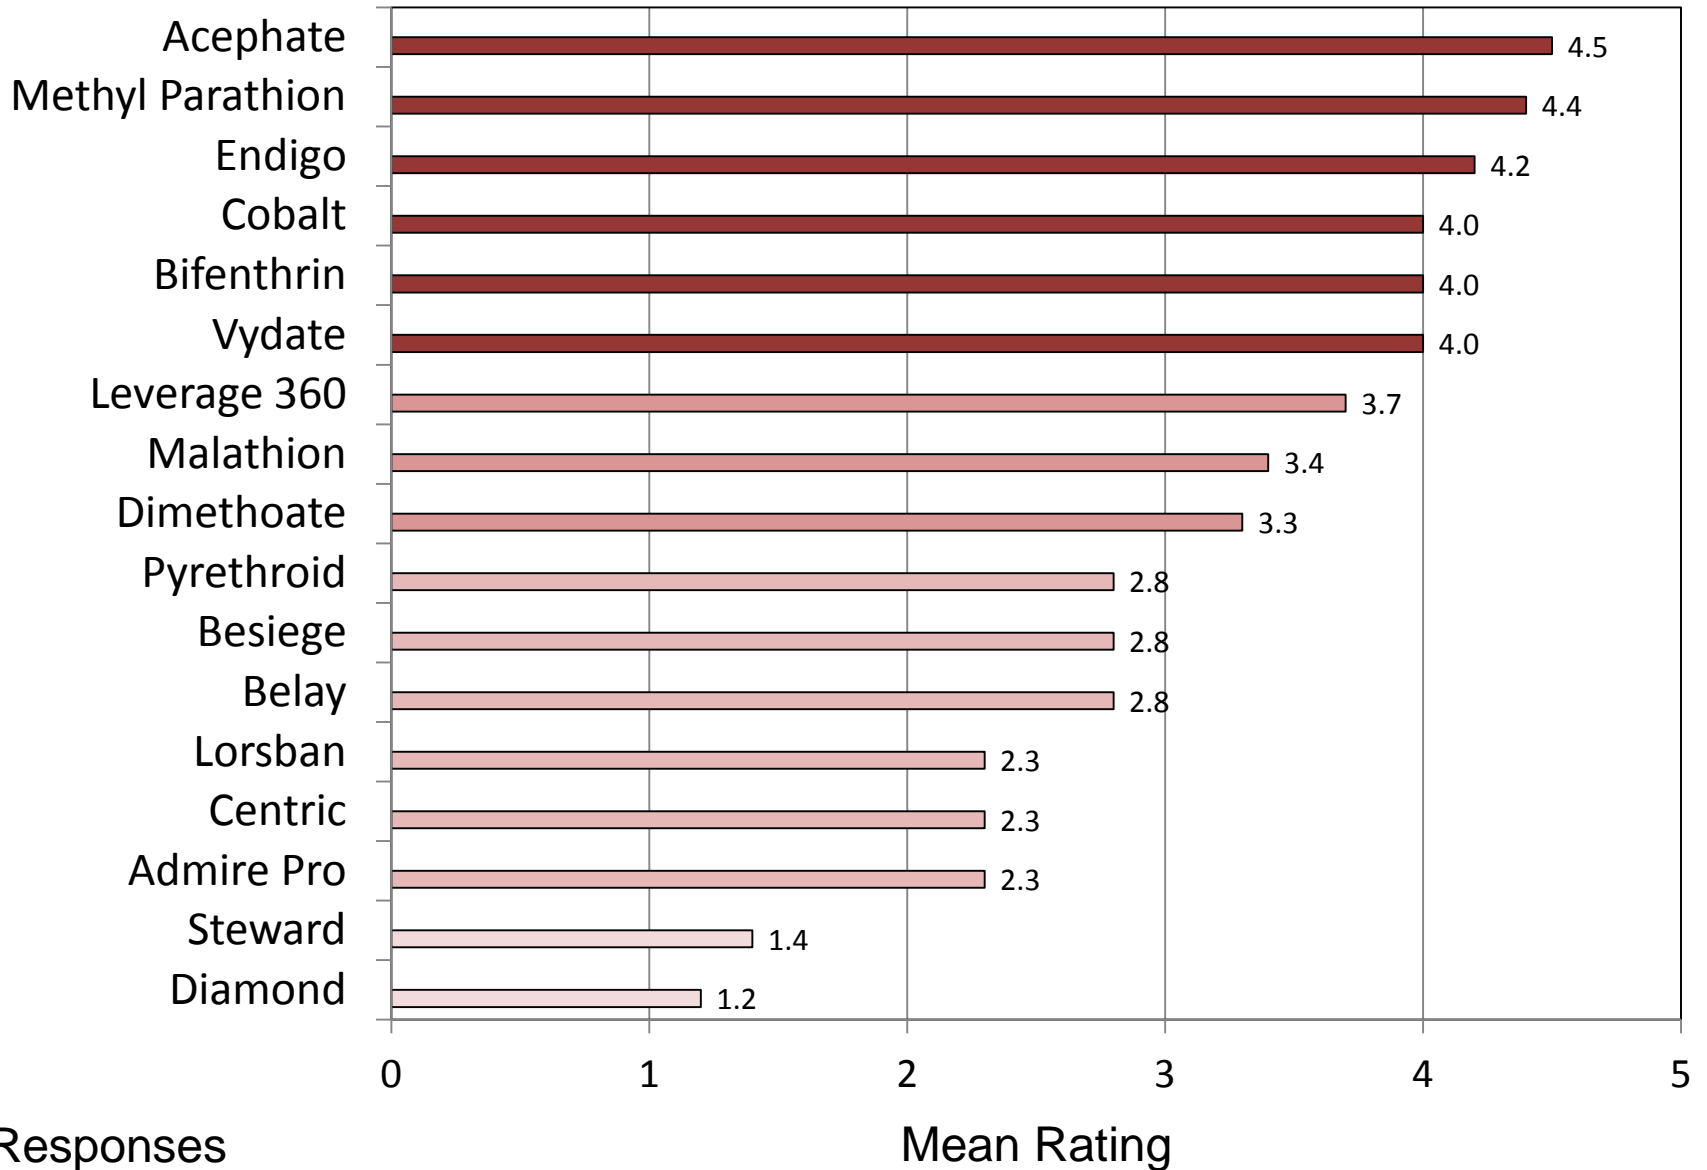

# Green/Southern Green Stink Bug – Mid-South – Soybean

0 = No Control, 1 = Poor Control, 2 = Marginal Control, 3 = Fair Control, 4 = Good Control, 5 = Excellent Control

6 Responses

# Brown Stink Bugs – Mid-South – Soybean

0 = No Control, 1 = Poor Control, 2 = Marginal Control, 3 = Fair Control, 4 = Good Control, 5 = Excellent Control

6 Responses

# Three-cornered alfalfa hopper – Mid-South – Soybean

0 = No Control, 1 = Poor Control, 2 = Marginal Control, 3 = Fair Control, 4 = Good Control, 5 = Excellent Control

# Bean Leaf Beetle– Mid-South – Soybean

0 = No Control, 1 = Poor Control, 2 = Marginal Control, 3 = Fair Control, 4 = Good Control, 5 = Excellent Control

5 Responses