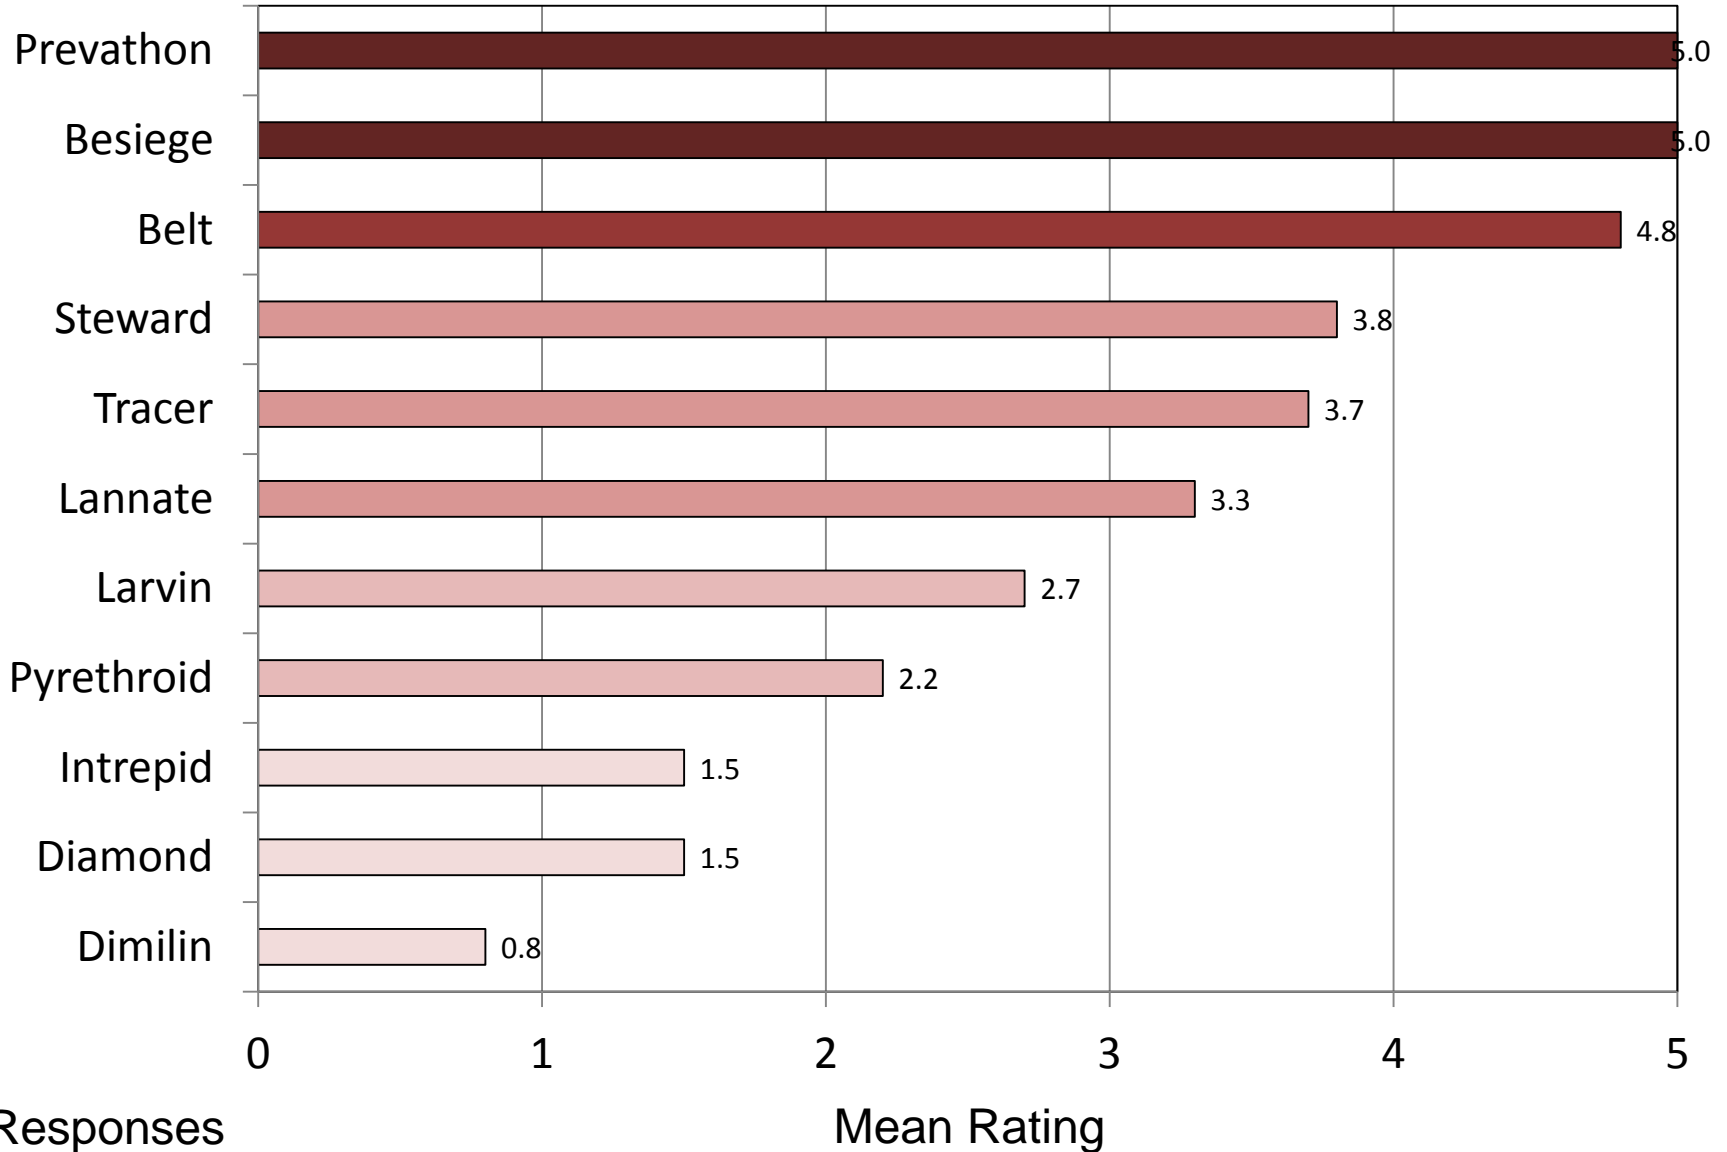

# Soybean Looper – Mid-South – Soybean

0 = No Control, 1 = Poor Control, 2 = Marginal Control, 3 = Fair Control, 4 = Good Control, 5 = Excellent Control

# Cabbage Looper – Mid-South – Soybean

0 = No Control, 1 = Poor Control, 2 = Marginal Control, 3 = Fair Control, 4 = Good Control, 5 = Excellent Control

4 Responses

# Bollworm – Mid-South – Soybean

0 = No Control, 1 = Poor Control, 2 = Marginal Control, 3 = Fair Control, 4 = Good Control, 5 = Excellent Control

5 Responses

Mean Rating