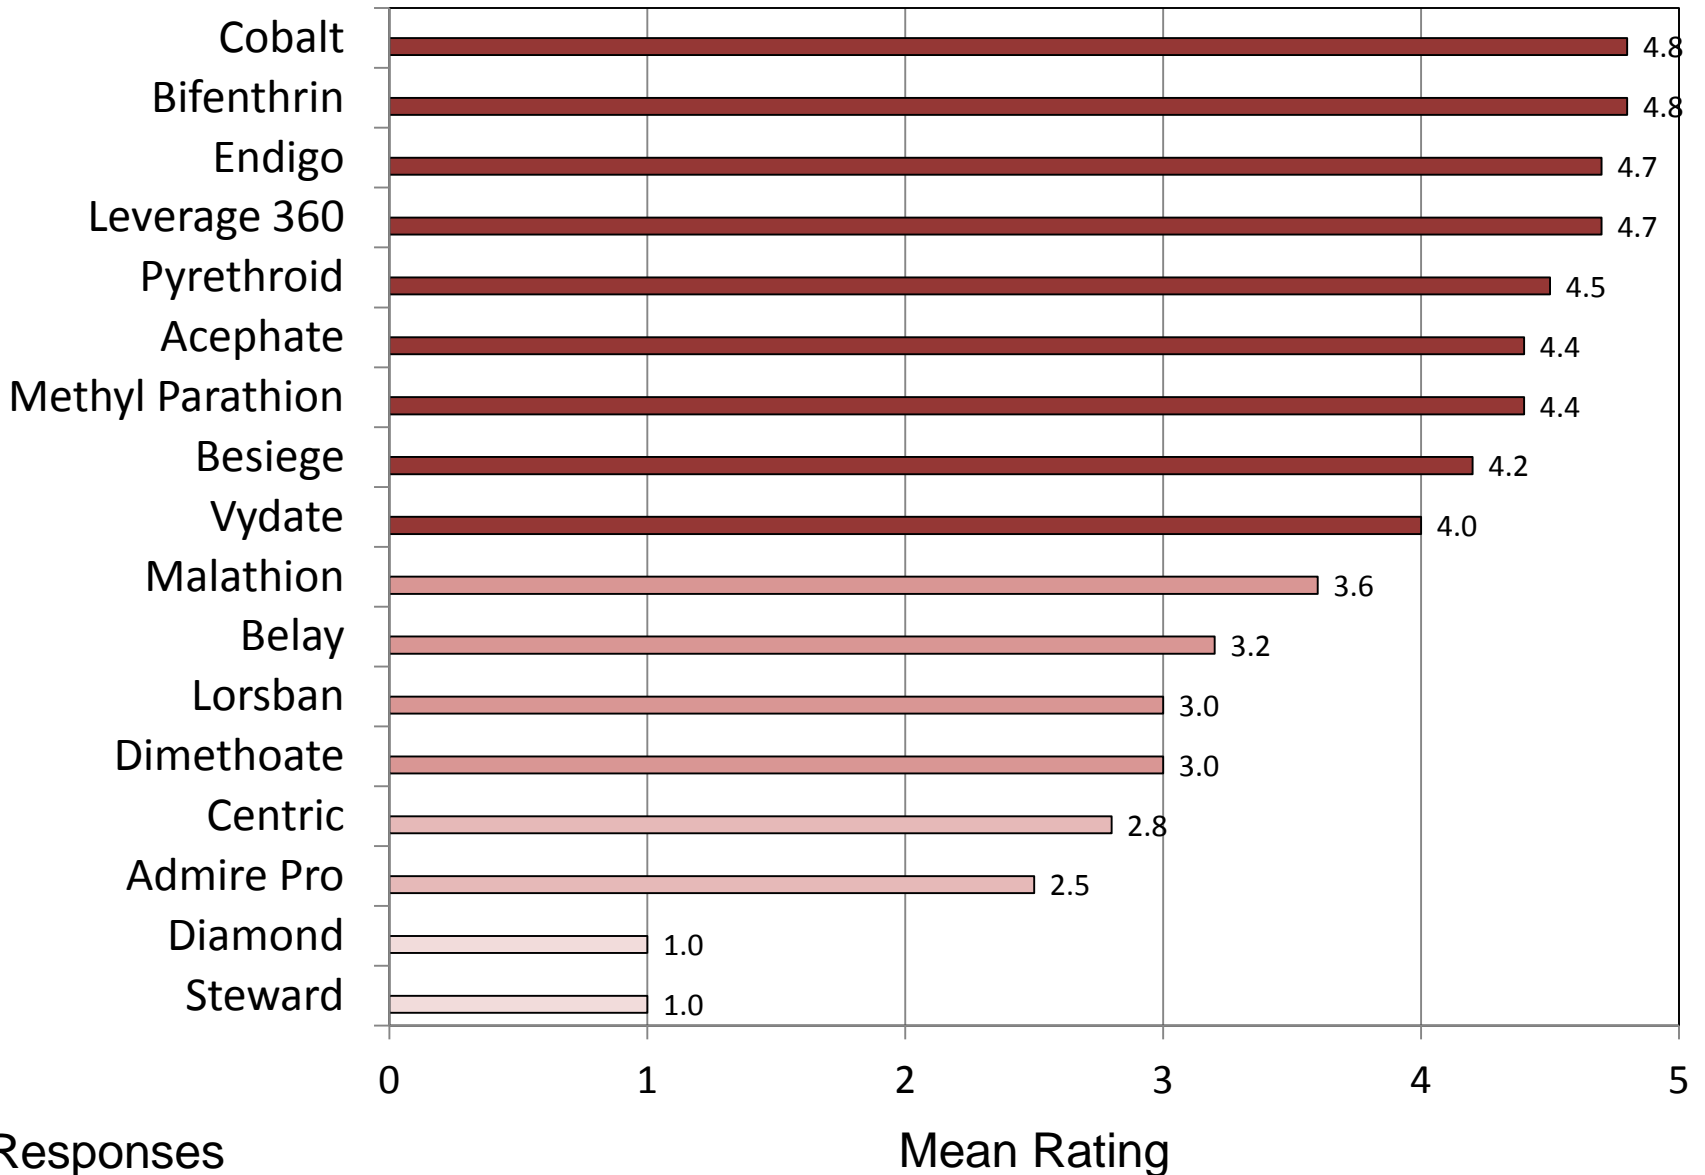

# Green/Southern Green Stink Bug – Mid-South – Soybean

0 = No Control, 1 = Poor Control, 2 = Marginal Control, 3 = Fair Control, 4 = Good Control, 5 = Excellent Control

6 Responses

# Brown Stink Bugs – Mid-South – Soybean

0 = No Control, 1 = Poor Control, 2 = Marginal Control, 3 = Fair Control, 4 = Good Control, 5 = Excellent Control

6 Responses

# Three-cornered alfalfa hopper – Mid-South – Soybean

0 = No Control, 1 = Poor Control, 2 = Marginal Control, 3 = Fair Control, 4 = Good Control, 5 = Excellent Control

# Bean Leaf Beetle– Mid-South – Soybean

0 = No Control, 1 = Poor Control, 2 = Marginal Control, 3 = Fair Control, 4 = Good Control, 5 = Excellent Control

5 Responses