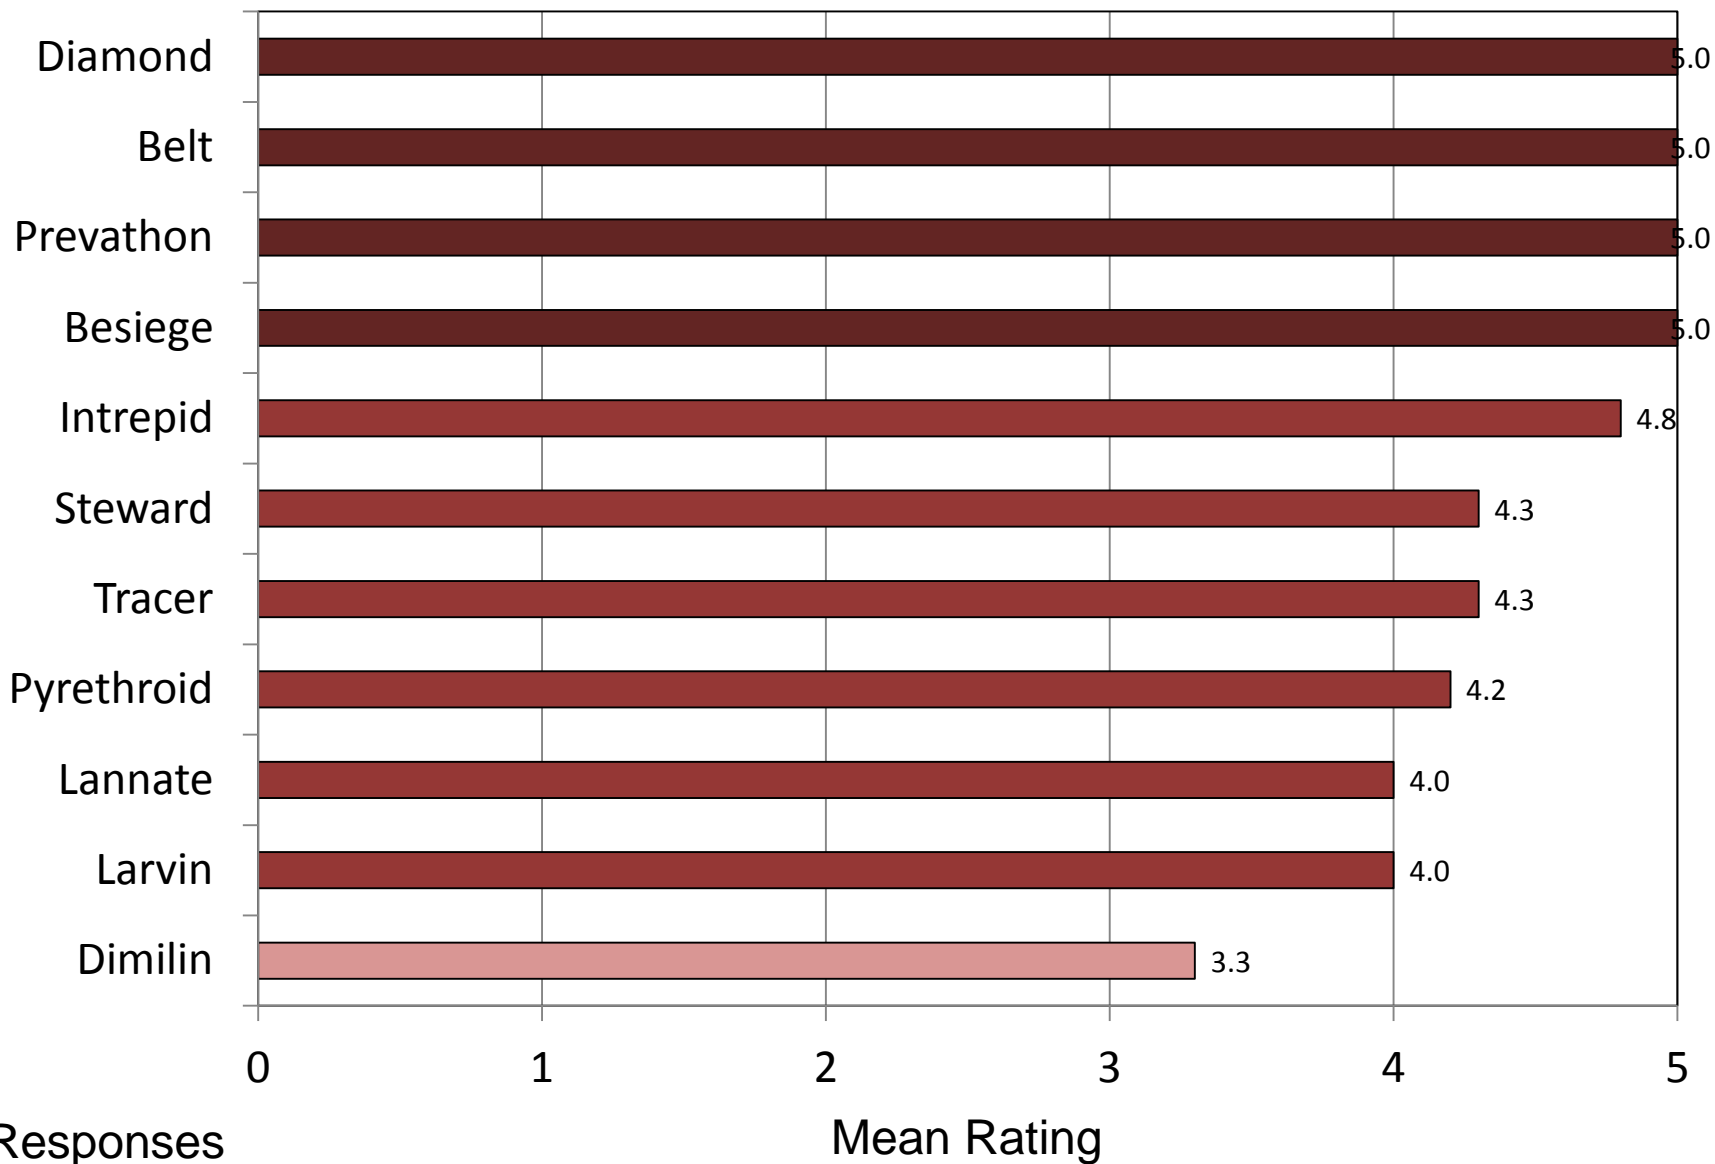

Fall Armyworm – Mid-South – Soybean

0 = No Control, 1 = Poor Control, 2 = Marginal Control, 3 = Fair Control, 4 = Good Control, 5 = Excellent Control

5 Responses

Mean Rating