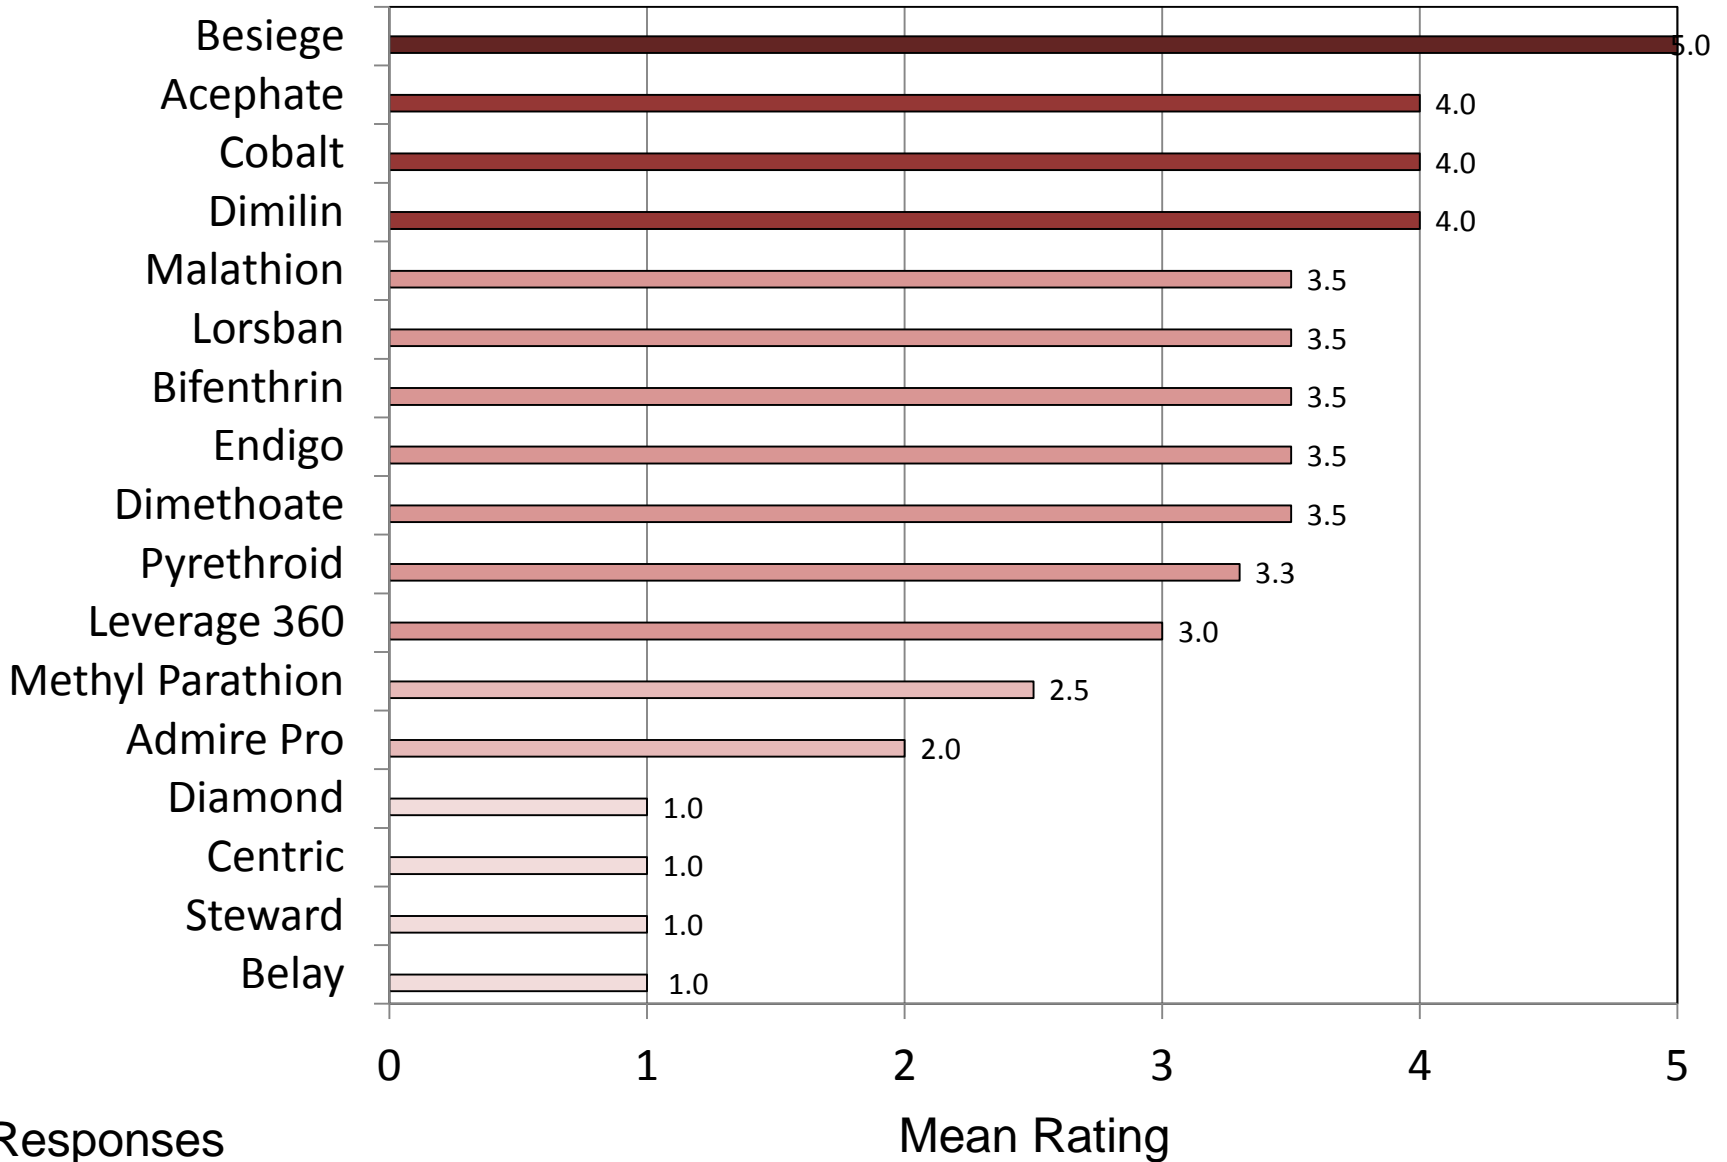

Grasshoppers – Mid-South – Soybean

0 = No Control, 1 = Poor Control, 2 = Marginal Control, 3 = Fair Control, 4 = Good Control, 5 = Excellent Control

4 Responses