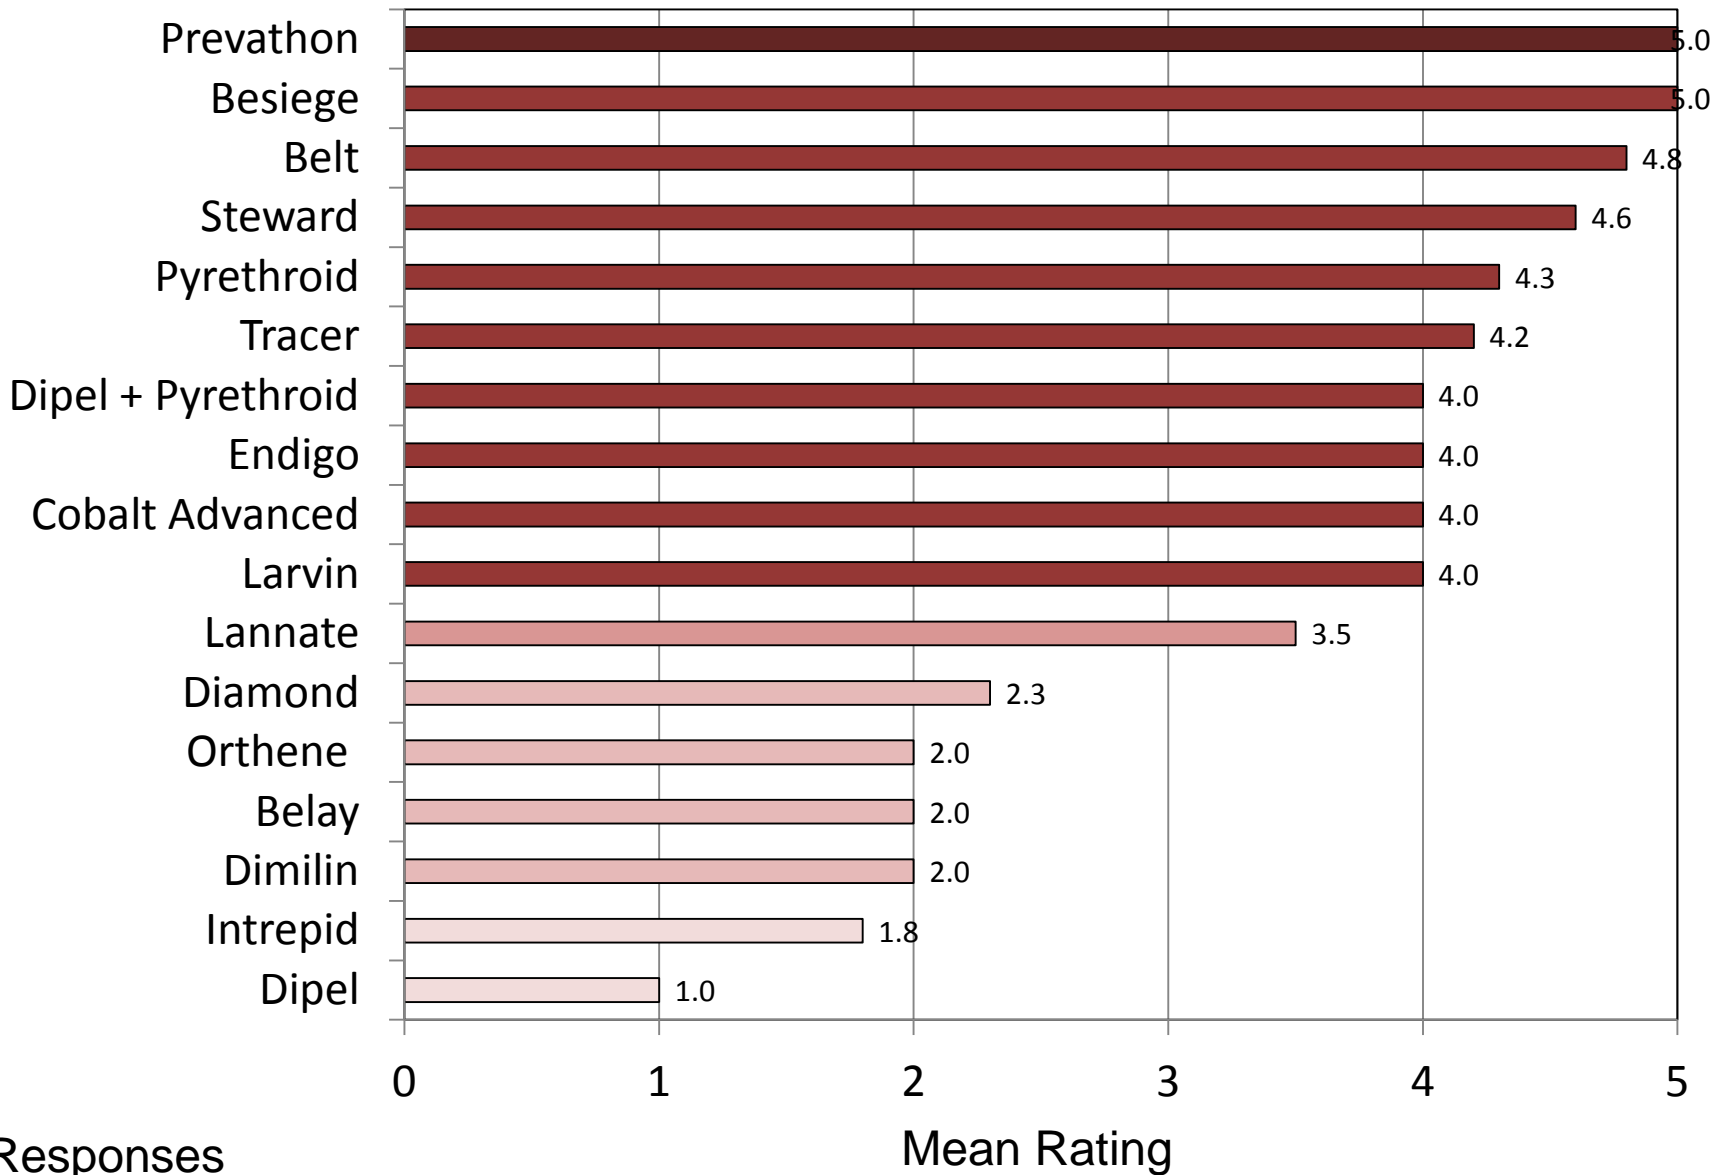

# Soybean Looper – Southeast – Soybean

0 = No Control, 1 = Poor Control, 2 = Marginal Control, 3 = Fair Control, 4 = Good Control, 5 = Excellent Control

# Cabbage Looper – Southeast – Soybean

0 = No Control, 1 = Poor Control, 2 = Marginal Control, 3 = Fair Control, 4 = Good Control, 5 = Excellent Control

1 Response

Mean Rating

# Bollworm – Southeast – Soybean

0 = No Control, 1 = Poor Control, 2 = Marginal Control, 3 = Fair Control, 4 = Good Control, 5 = Excellent Control

6 Responses

# Green Cloverworm – Southeast – Soybean

0 = No Control, 1 = Poor Control, 2 = Marginal Control, 3 = Fair Control, 4 = Good Control, 5 = Excellent Control

4 Responses