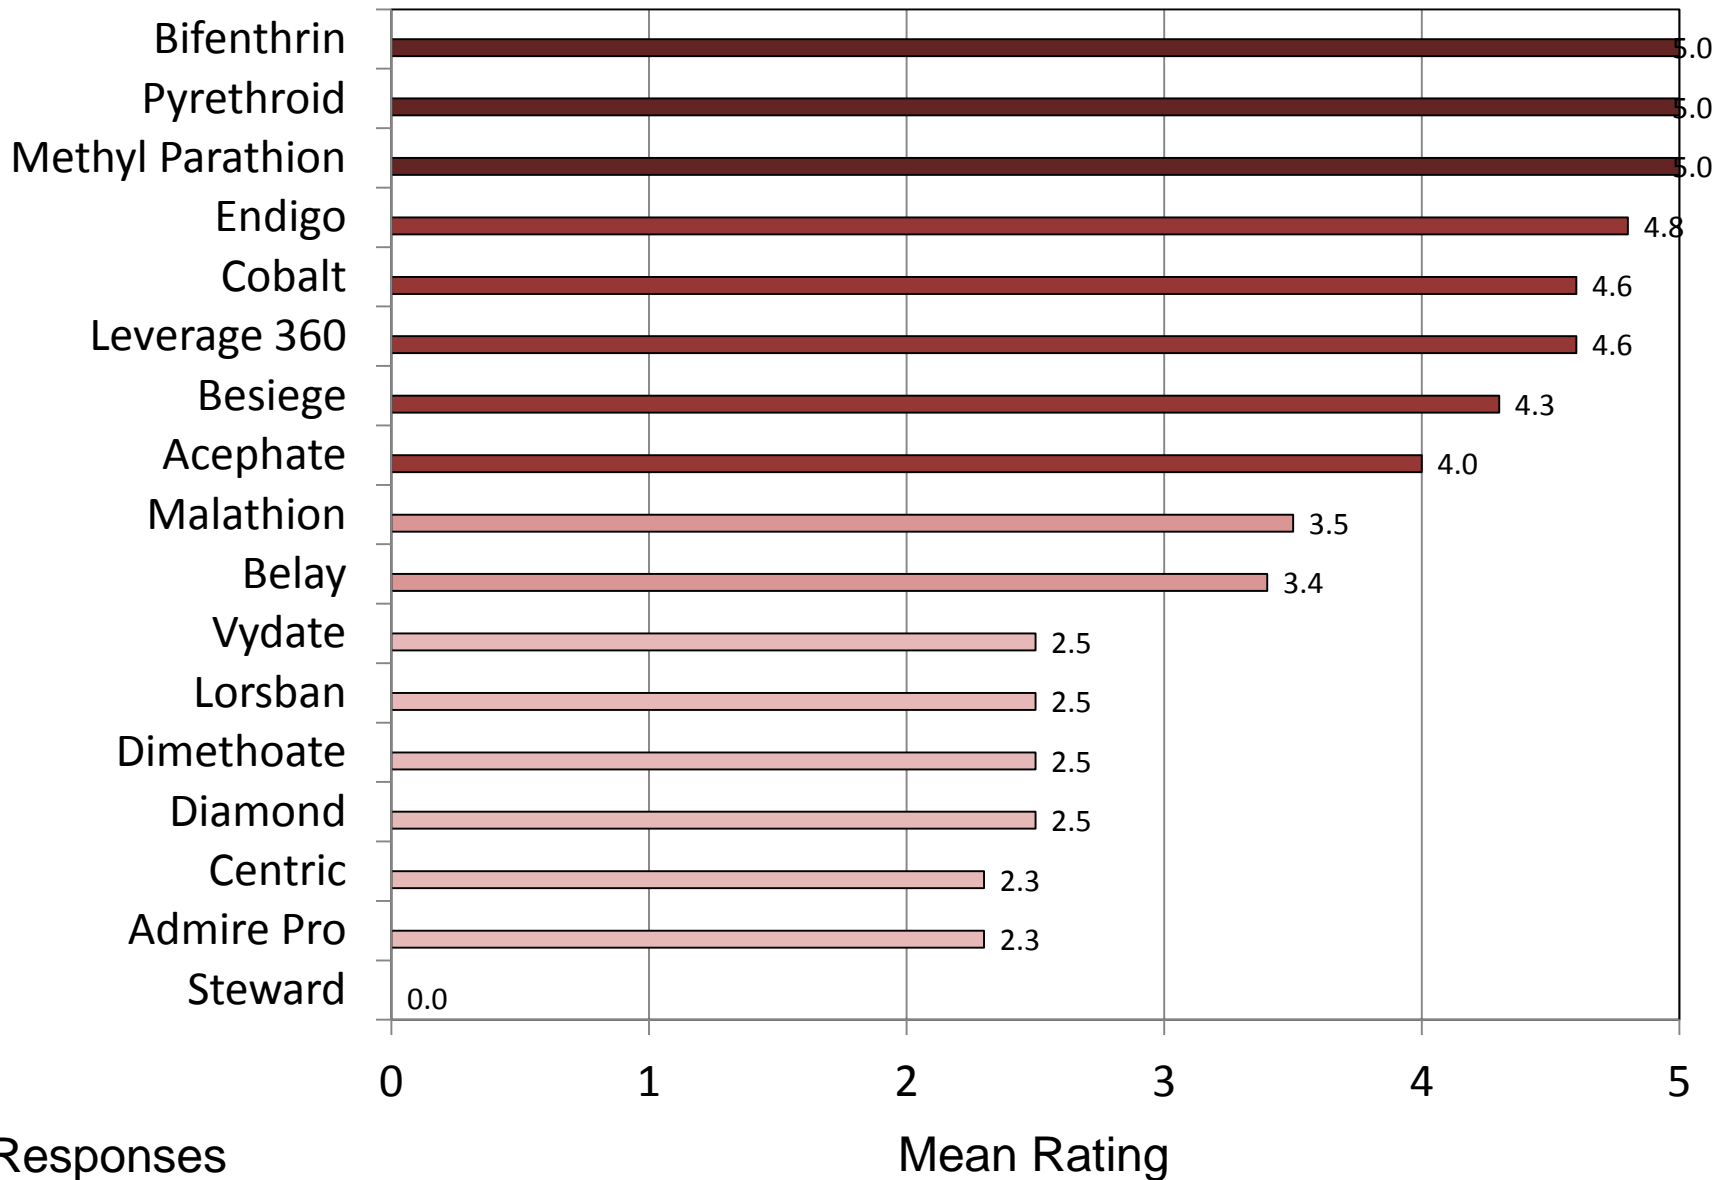

# Green/Southern Green Stink Bug – Southeast – Soybean

0 = No Control, 1 = Poor Control, 2 = Marginal Control, 3 = Fair Control, 4 = Good Control, 5 = Excellent Control

5 Responses

# Brown Stink Bugs – Southeast – Soybean

0 = No Control, 1 = Poor Control, 2 = Marginal Control, 3 = Fair Control, 4 = Good Control, 5 = Excellent Control

5 Responses

# Three-cornered alfalfa hopper – Southeast – Soybean

0 = No Control, 1 = Poor Control, 2 = Marginal Control, 3 = Fair Control, 4 = Good Control, 5 = Excellent Control

3 Responses

Mean Rating

# Bean Leaf Beetle – Southeast – Soybean

0 = No Control, 1 = Poor Control, 2 = Marginal Control, 3 = Fair Control, 4 = Good Control, 5 = Excellent Control

2 Responses