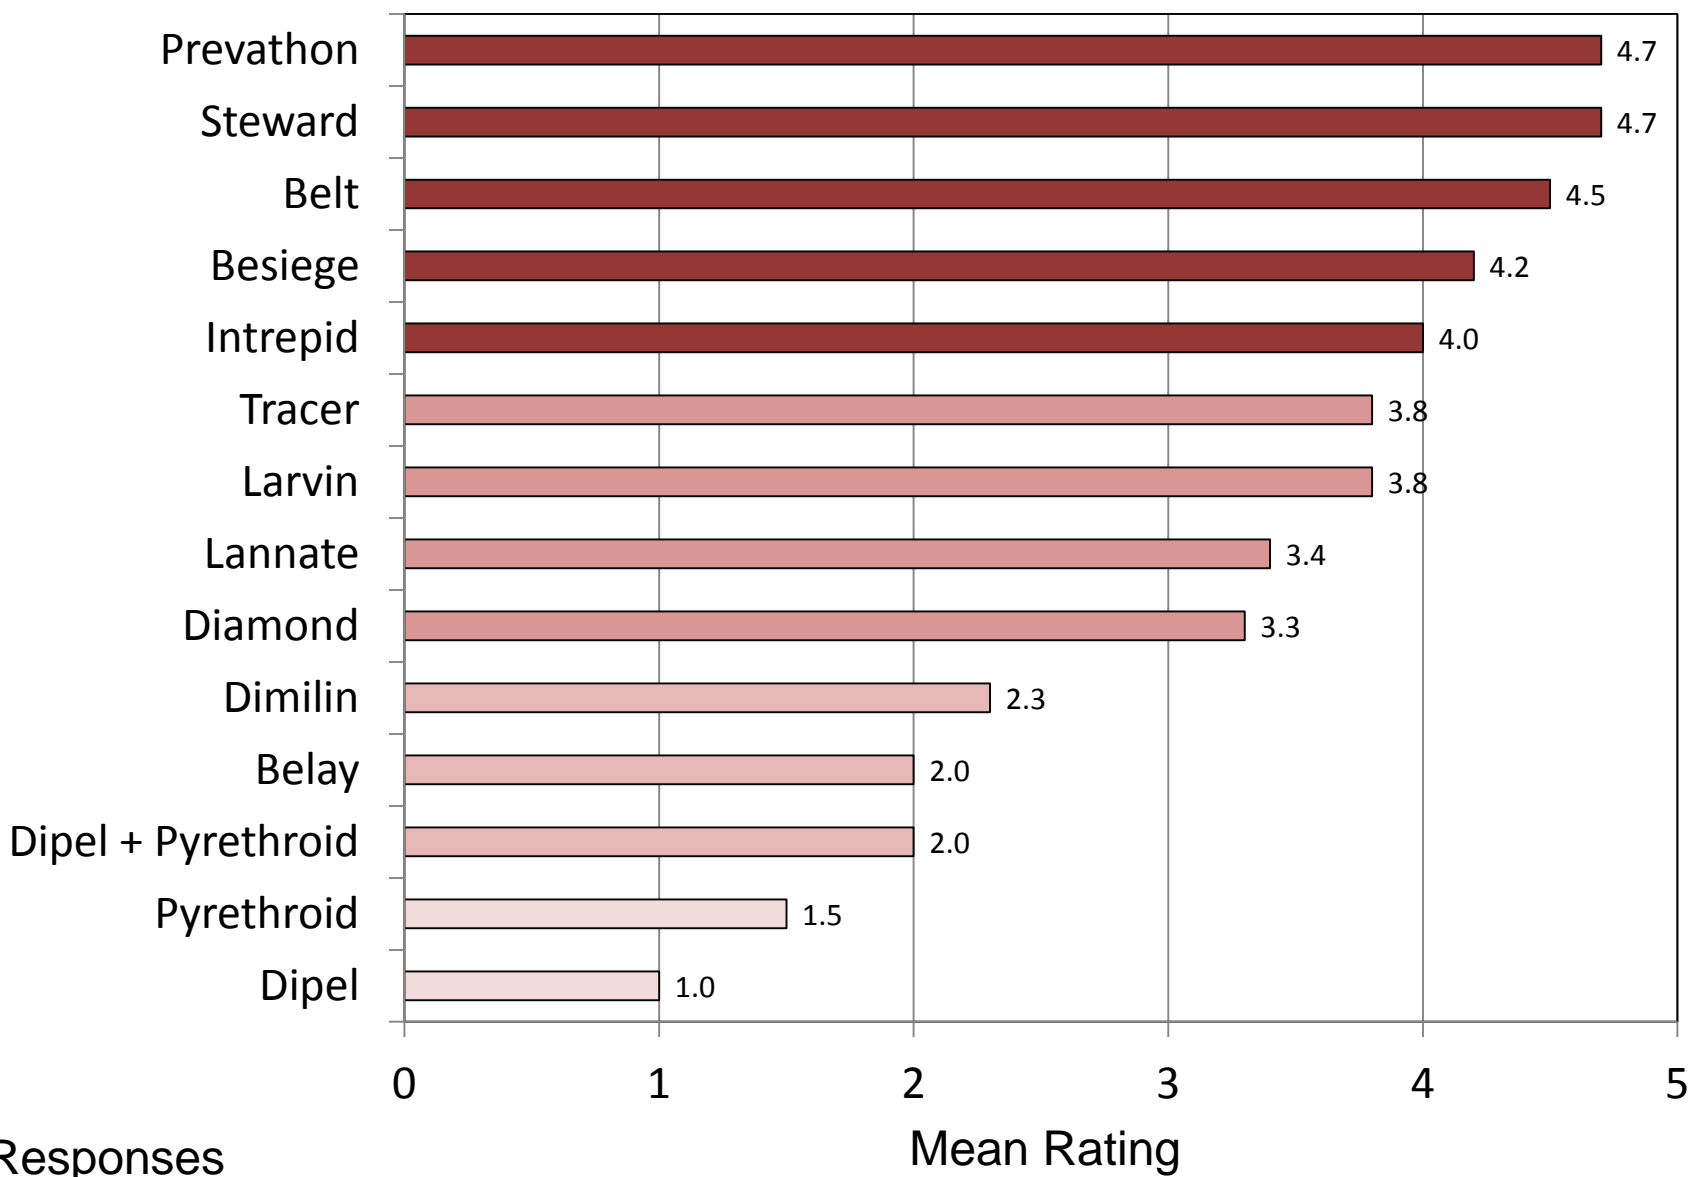

# Three-cornered alfalfa hopper – Southeast – Soybean

0 = No Control, 1 = Poor Control, 2 = Marginal Control, 3 = Fair Control, 4 = Good Control, 5 = Excellent Control

3 Responses

Mean Rating

# Bean Leaf Beetle – Southeast – Soybean

0 = No Control, 1 = Poor Control, 2 = Marginal Control, 3 = Fair Control, 4 = Good Control, 5 = Excellent Control

2 Responses

# Soybean Looper – Southeast – Soybean

0 = No Control, 1 = Poor Control, 2 = Marginal Control, 3 = Fair Control, 4 = Good Control, 5 = Excellent Control

# Cabbage Looper – Southeast – Soybean

0 = No Control, 1 = Poor Control, 2 = Marginal Control, 3 = Fair Control, 4 = Good Control, 5 = Excellent Control

1 Response

Mean Rating