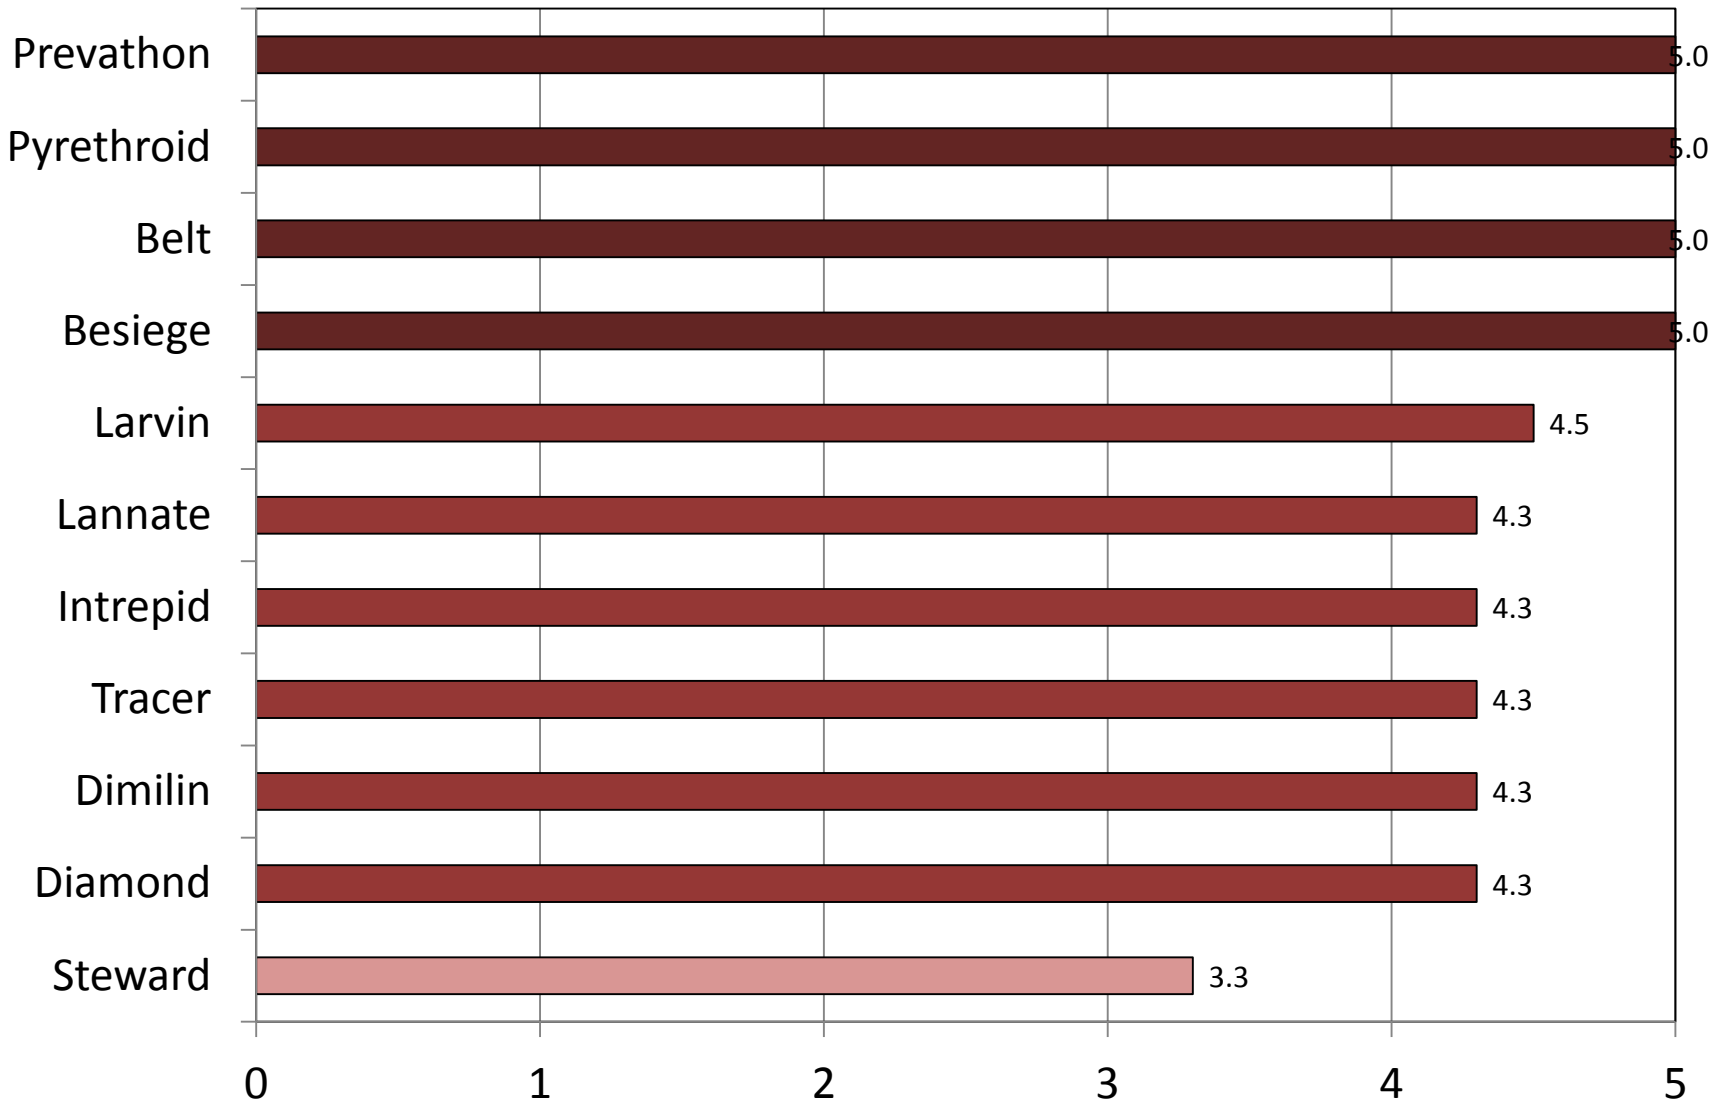

# Green Cloverworm – Southeast – Soybean

0 = No Control, 1 = Poor Control, 2 = Marginal Control, 3 = Fair Control, 4 = Good Control, 5 = Excellent Control

4 Responses

# Velvetbean Caterpillar – Southeast – Soybean

0 = No Control, 1 = Poor Control, 2 = Marginal Control, 3 = Fair Control, 4 = Good Control, 5 = Excellent Control

3 Responses

Mean Rating