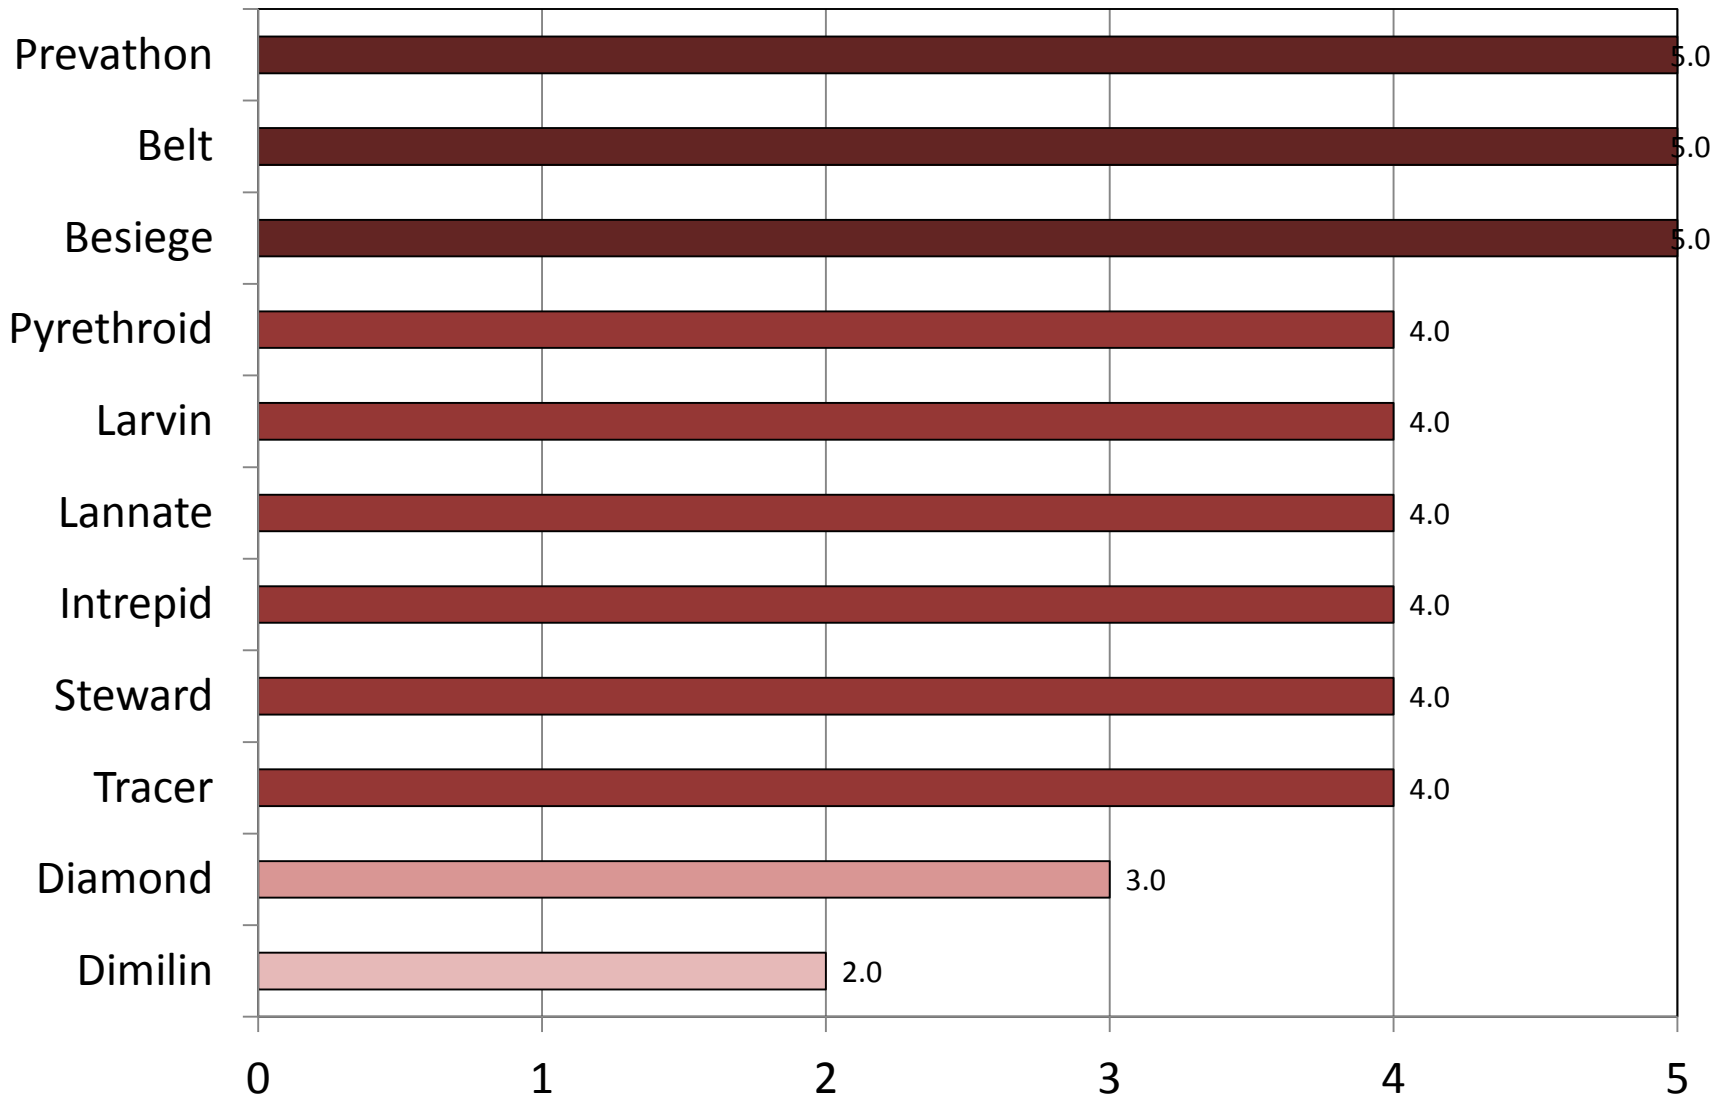

# Velvetbean Caterpillar – Southeast – Soybean

0 = No Control, 1 = Poor Control, 2 = Marginal Control, 3 = Fair Control, 4 = Good Control, 5 = Excellent Control

3 Responses

Mean Rating

# Beet Armyworm – Southeast – Soybean

0 = No Control, 1 = Poor Control, 2 = Marginal Control, 3 = Fair Control, 4 = Good Control, 5 = Excellent Control

3 Responses

# Fall Armyworm – Southeast – Soybean

0 = No Control, 1 = Poor Control, 2 = Marginal Control, 3 = Fair Control, 4 = Good Control, 5 = Excellent Control

1 Response

Mean Rating