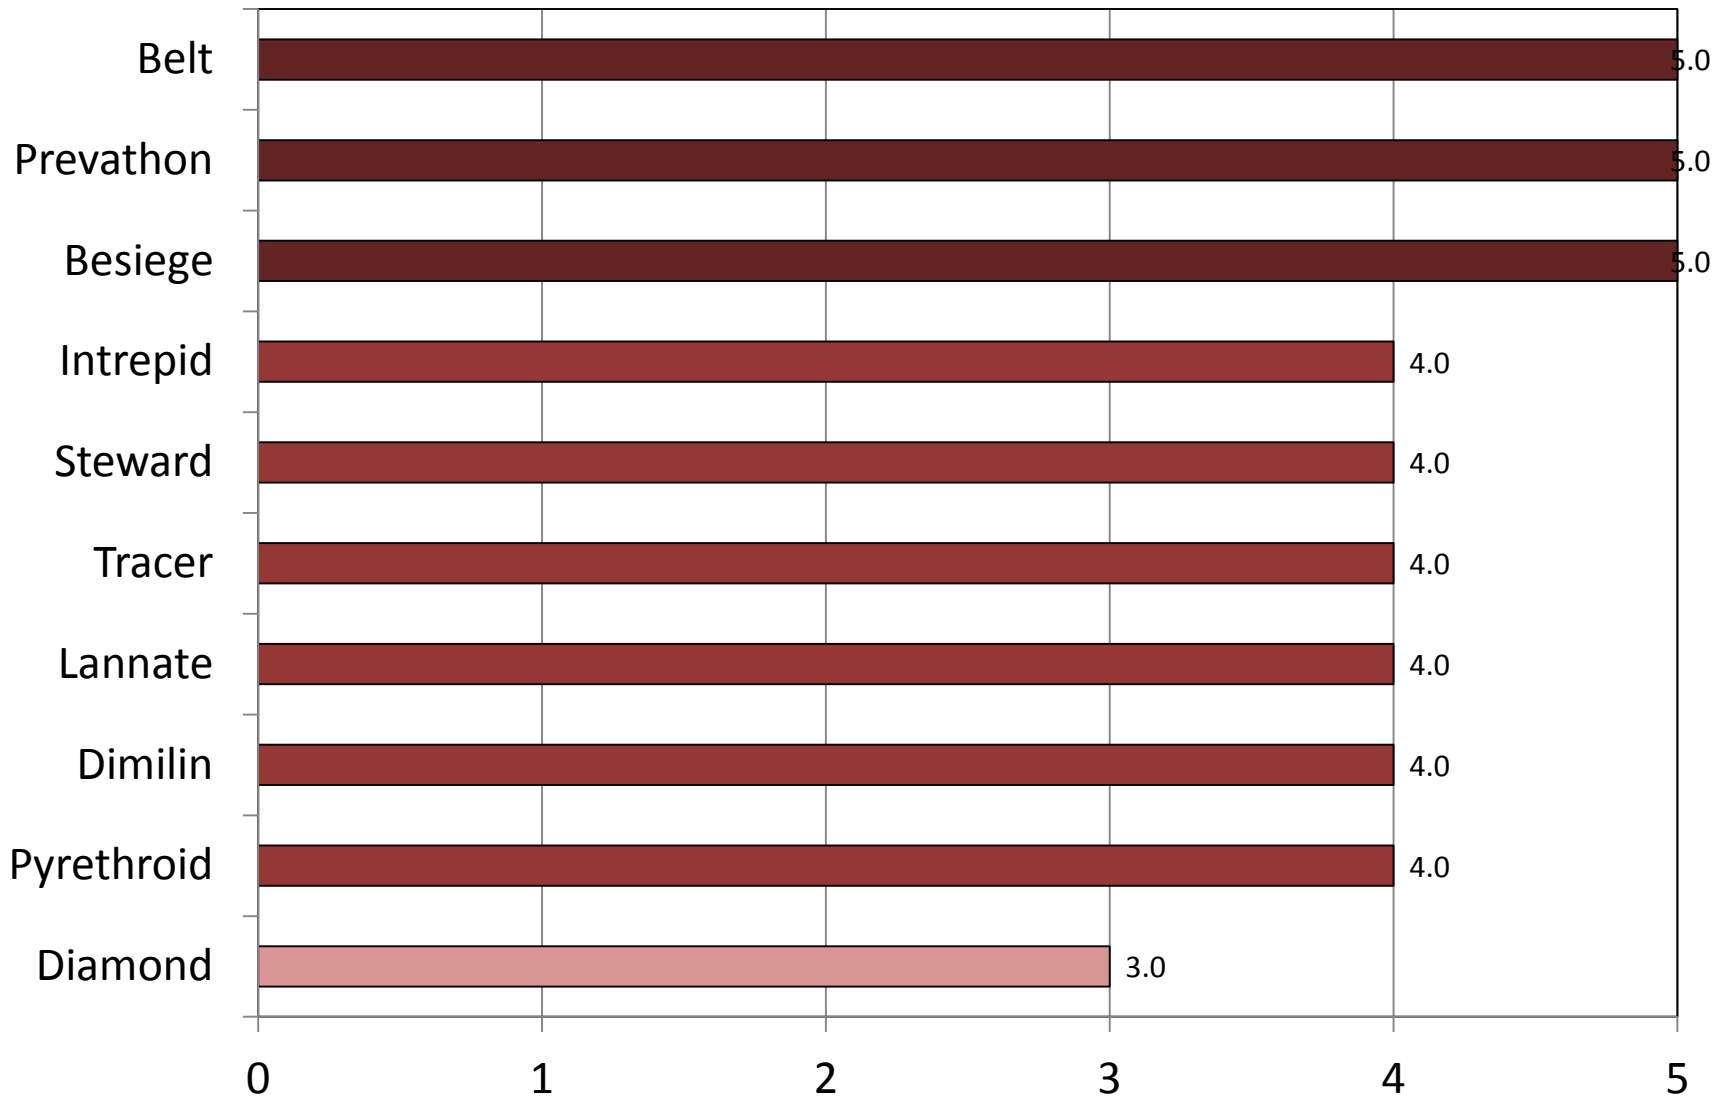

# Three-cornered alfalfa hopper – Southeast – Soybean

0 = No Control, 1 = Poor Control, 2 = Marginal Control, 3 = Fair Control, 4 = Good Control, 5 = Excellent Control

3 Responses

Mean Rating

# Bean Leaf Beetle – Southeast – Soybean

0 = No Control, 1 = Poor Control, 2 = Marginal Control, 3 = Fair Control, 4 = Good Control, 5 = Excellent Control

2 Responses

# Soybean Looper – Southeast – Soybean

0 = No Control, 1 = Poor Control, 2 = Marginal Control, 3 = Fair Control, 4 = Good Control, 5 = Excellent Control

# Cabbage Looper – Southeast – Soybean

0 = No Control, 1 = Poor Control, 2 = Marginal Control, 3 = Fair Control, 4 = Good Control, 5 = Excellent Control

1 Response

Mean Rating