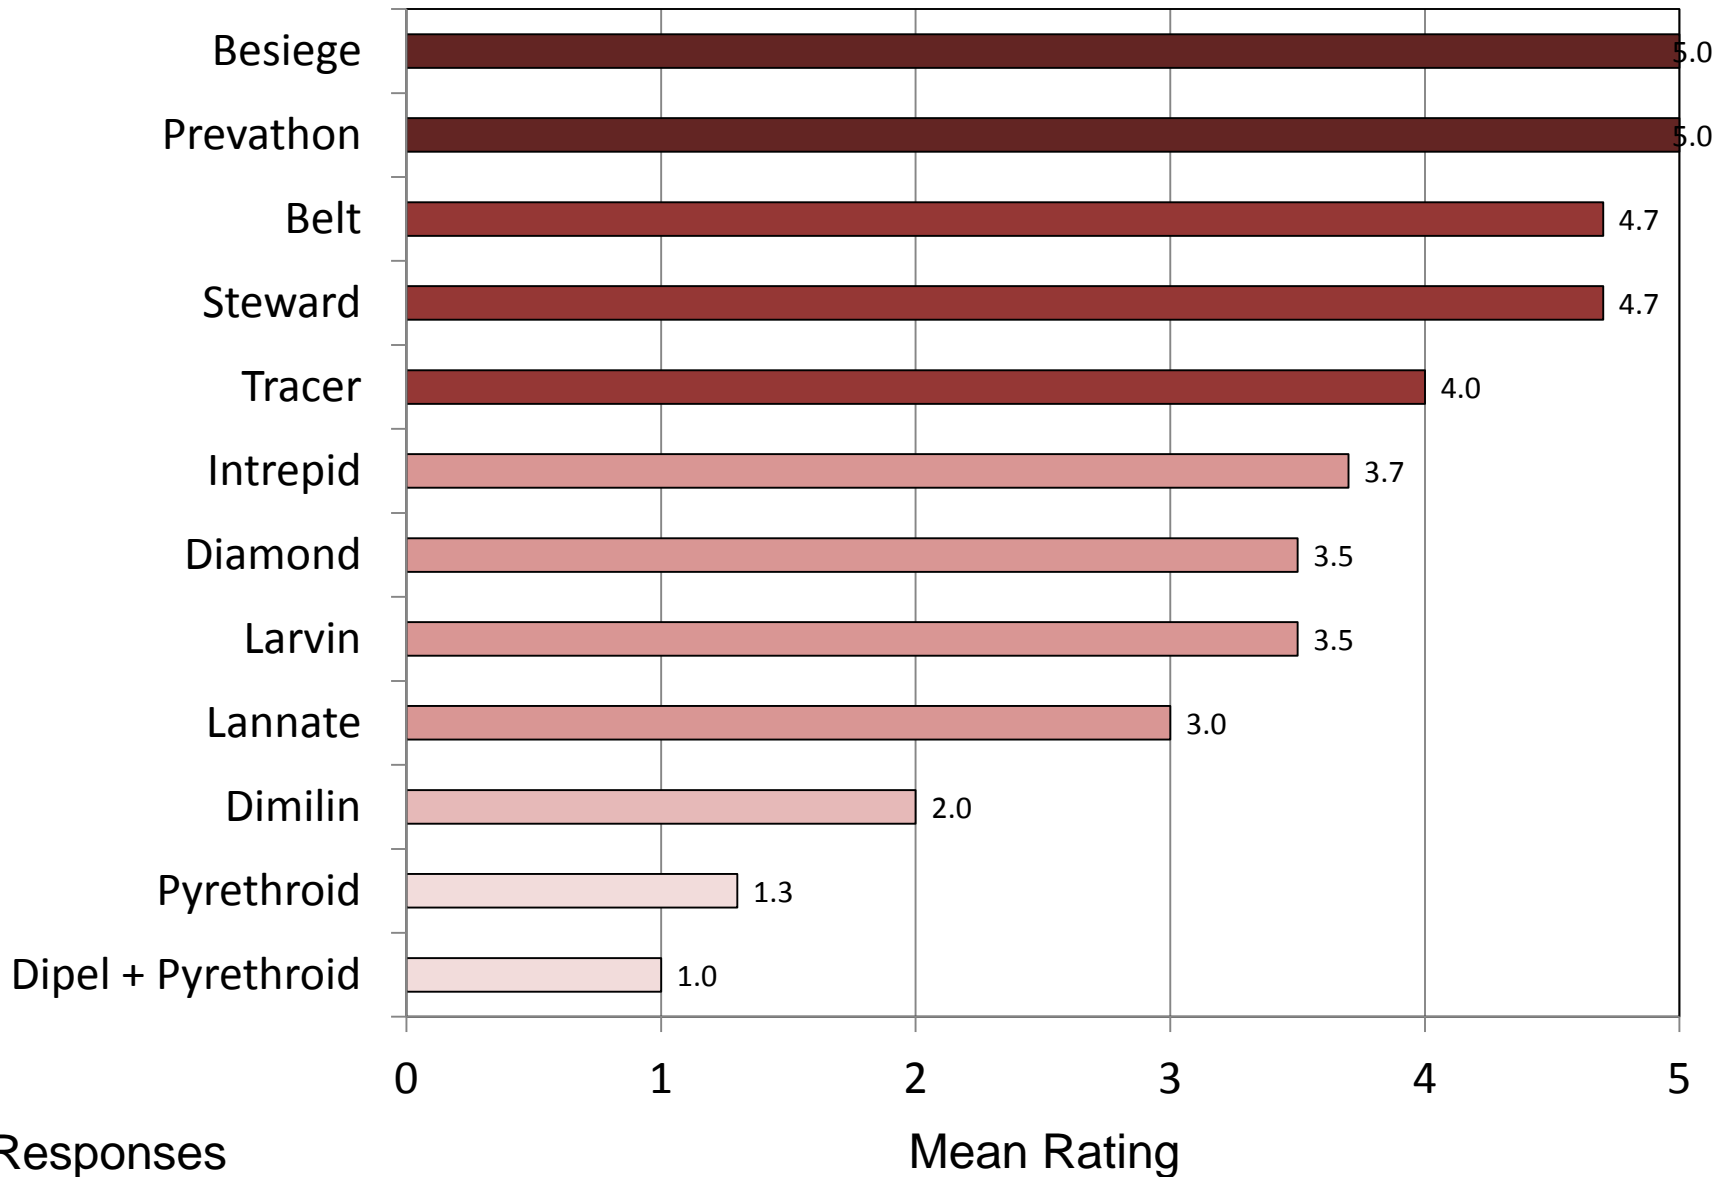

# Green Cloverworm – Southeast – Soybean

0 = No Control, 1 = Poor Control, 2 = Marginal Control, 3 = Fair Control, 4 = Good Control, 5 = Excellent Control

4 Responses

# Velvetbean Caterpillar – Southeast – Soybean

0 = No Control, 1 = Poor Control, 2 = Marginal Control, 3 = Fair Control, 4 = Good Control, 5 = Excellent Control

3 Responses

Mean Rating

# Beet Armyworm – Southeast – Soybean

0 = No Control, 1 = Poor Control, 2 = Marginal Control, 3 = Fair Control, 4 = Good Control, 5 = Excellent Control

3 Responses