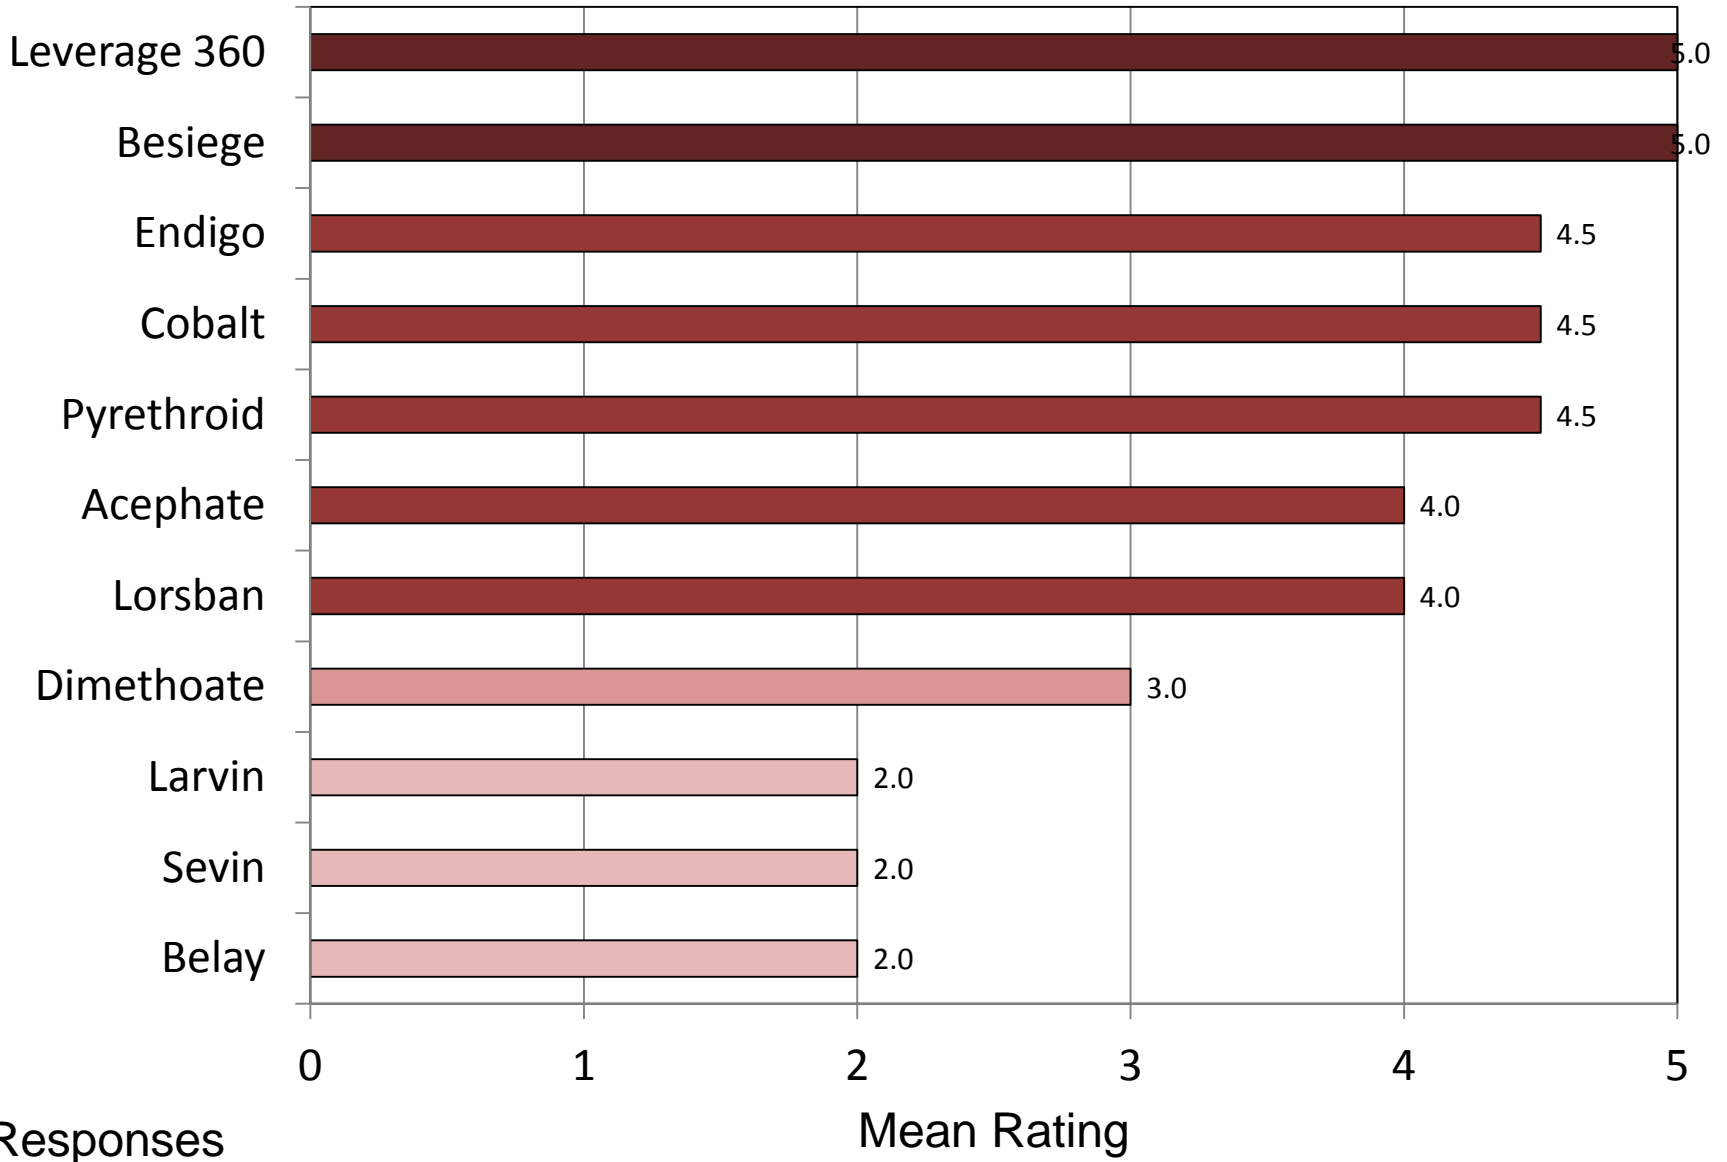

# Brown Stink Bugs – Southeast – Soybean

0 = No Control, 1 = Poor Control, 2 = Marginal Control, 3 = Fair Control, 4 = Good Control, 5 = Excellent Control

5 Responses

# Three-cornered alfalfa hopper – Southeast – Soybean

0 = No Control, 1 = Poor Control, 2 = Marginal Control, 3 = Fair Control, 4 = Good Control, 5 = Excellent Control

3 Responses

Mean Rating

# Bean Leaf Beetle – Southeast – Soybean

0 = No Control, 1 = Poor Control, 2 = Marginal Control, 3 = Fair Control, 4 = Good Control, 5 = Excellent Control

2 Responses

# Soybean Looper – Southeast – Soybean

0 = No Control, 1 = Poor Control, 2 = Marginal Control, 3 = Fair Control, 4 = Good Control, 5 = Excellent Control