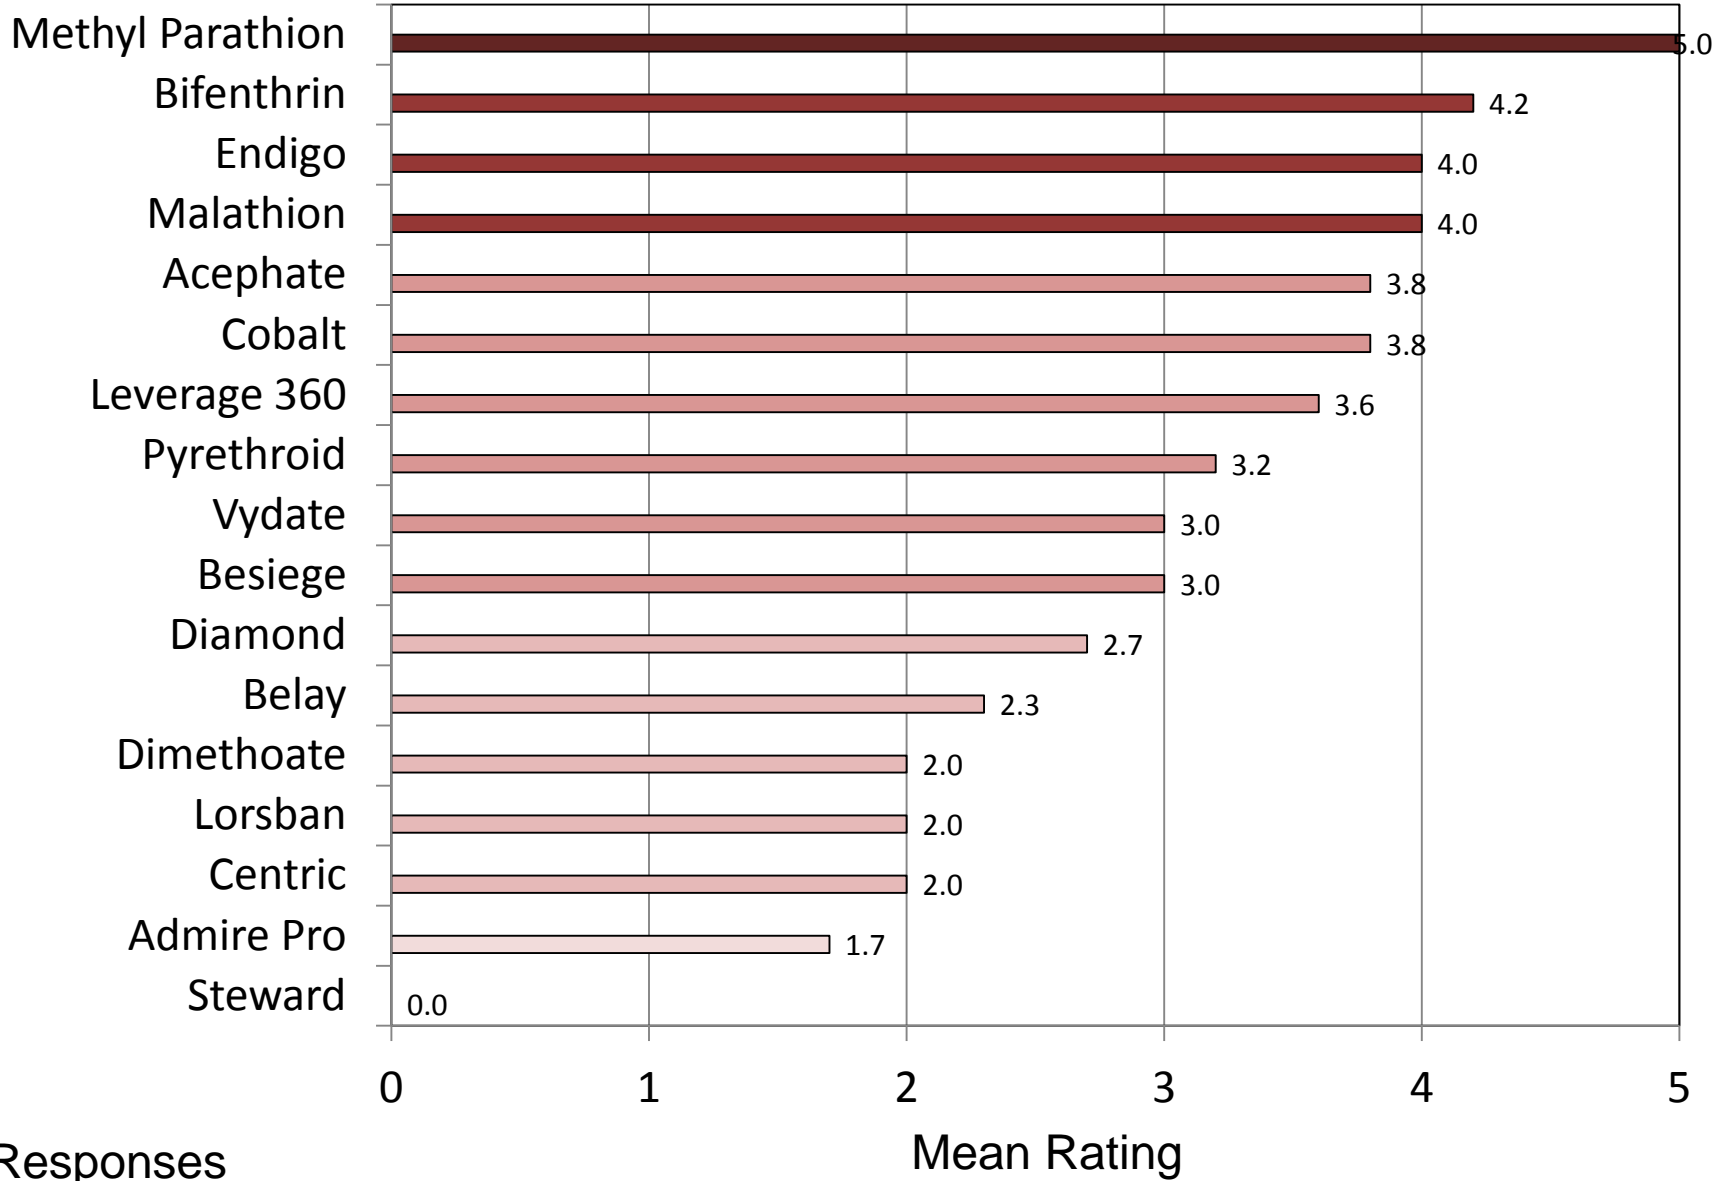

# Green/Southern Green Stink Bug – Southeast – Soybean

0 = No Control, 1 = Poor Control, 2 = Marginal Control, 3 = Fair Control, 4 = Good Control, 5 = Excellent Control

5 Responses

# Brown Stink Bugs – Southeast – Soybean

0 = No Control, 1 = Poor Control, 2 = Marginal Control, 3 = Fair Control, 4 = Good Control, 5 = Excellent Control

5 Responses

# Three-cornered alfalfa hopper – Southeast – Soybean

0 = No Control, 1 = Poor Control, 2 = Marginal Control, 3 = Fair Control, 4 = Good Control, 5 = Excellent Control

3 Responses

Mean Rating

# Bean Leaf Beetle – Southeast – Soybean

0 = No Control, 1 = Poor Control, 2 = Marginal Control, 3 = Fair Control, 4 = Good Control, 5 = Excellent Control

2 Responses