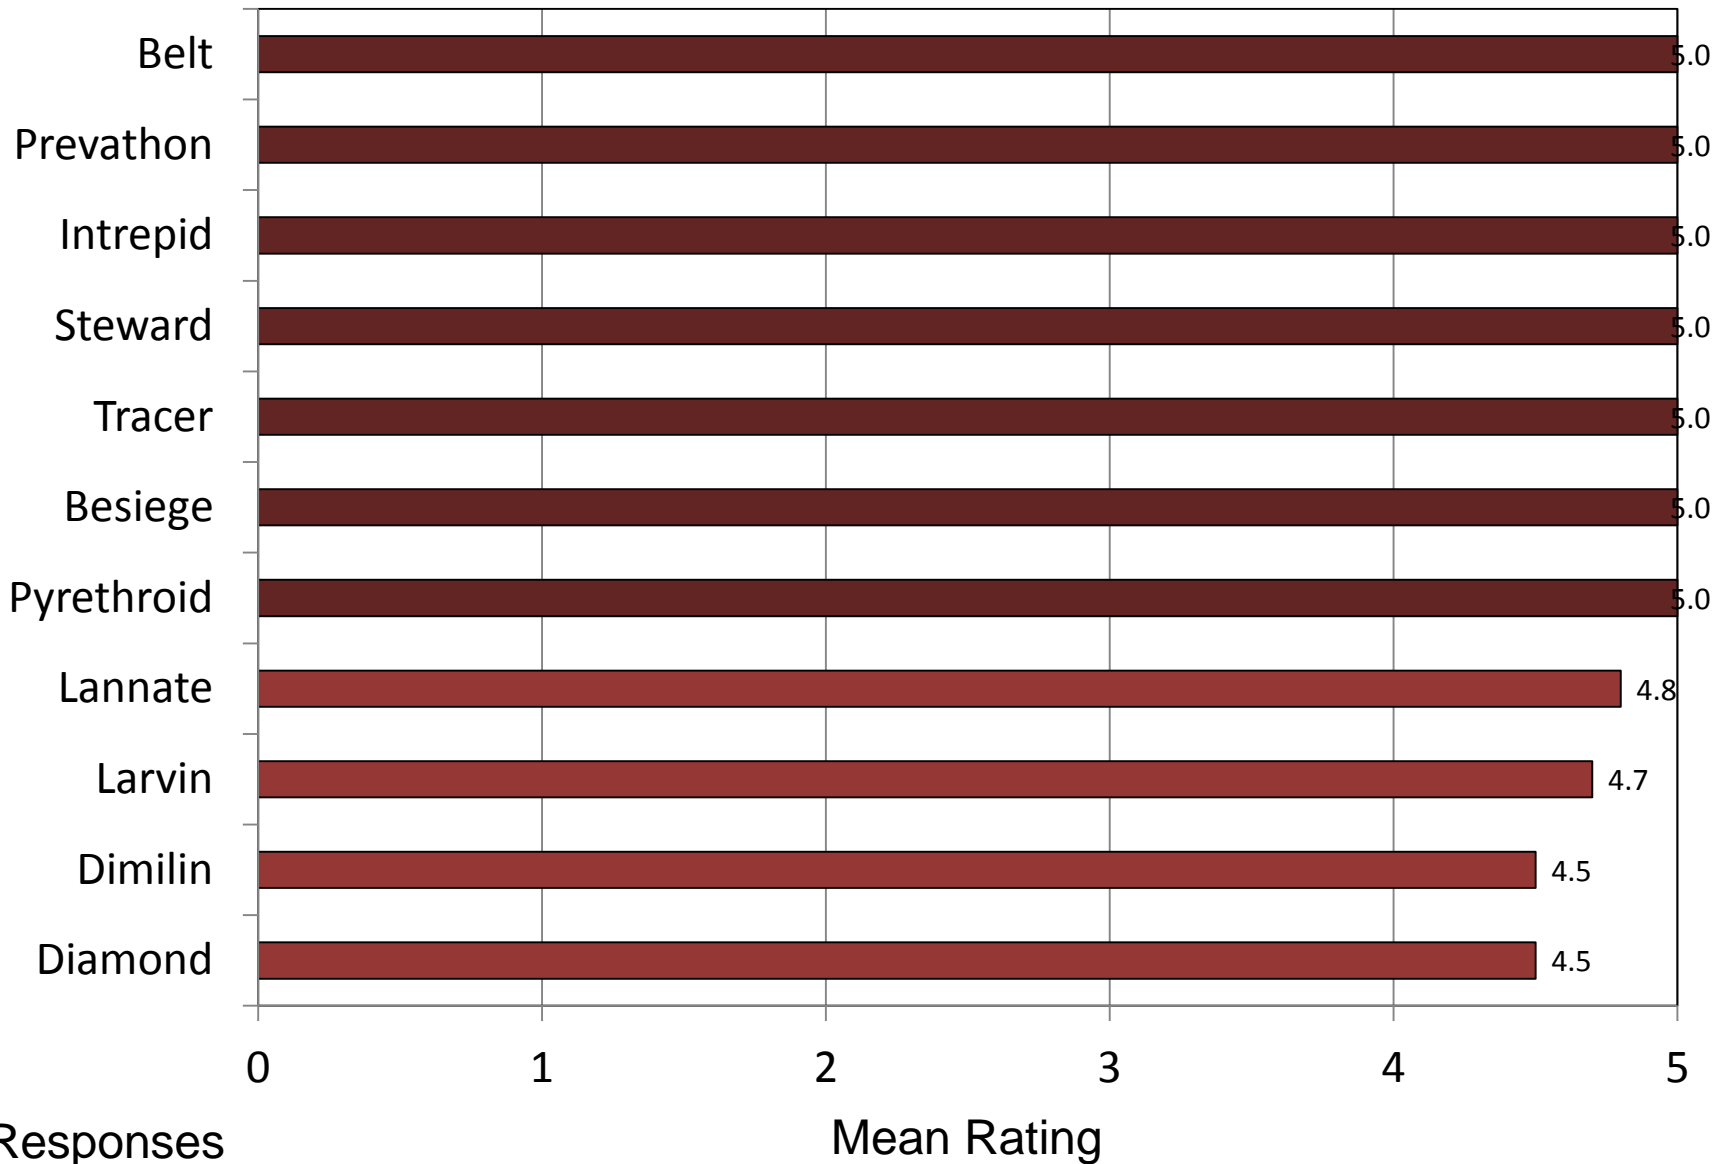

# Cabbage Looper – Southeast – Soybean

0 = No Control, 1 = Poor Control, 2 = Marginal Control, 3 = Fair Control, 4 = Good Control, 5 = Excellent Control

1 Response

Mean Rating

# Bollworm – Southeast – Soybean

0 = No Control, 1 = Poor Control, 2 = Marginal Control, 3 = Fair Control, 4 = Good Control, 5 = Excellent Control

6 Responses

# Green Cloverworm – Southeast – Soybean

0 = No Control, 1 = Poor Control, 2 = Marginal Control, 3 = Fair Control, 4 = Good Control, 5 = Excellent Control

4 Responses