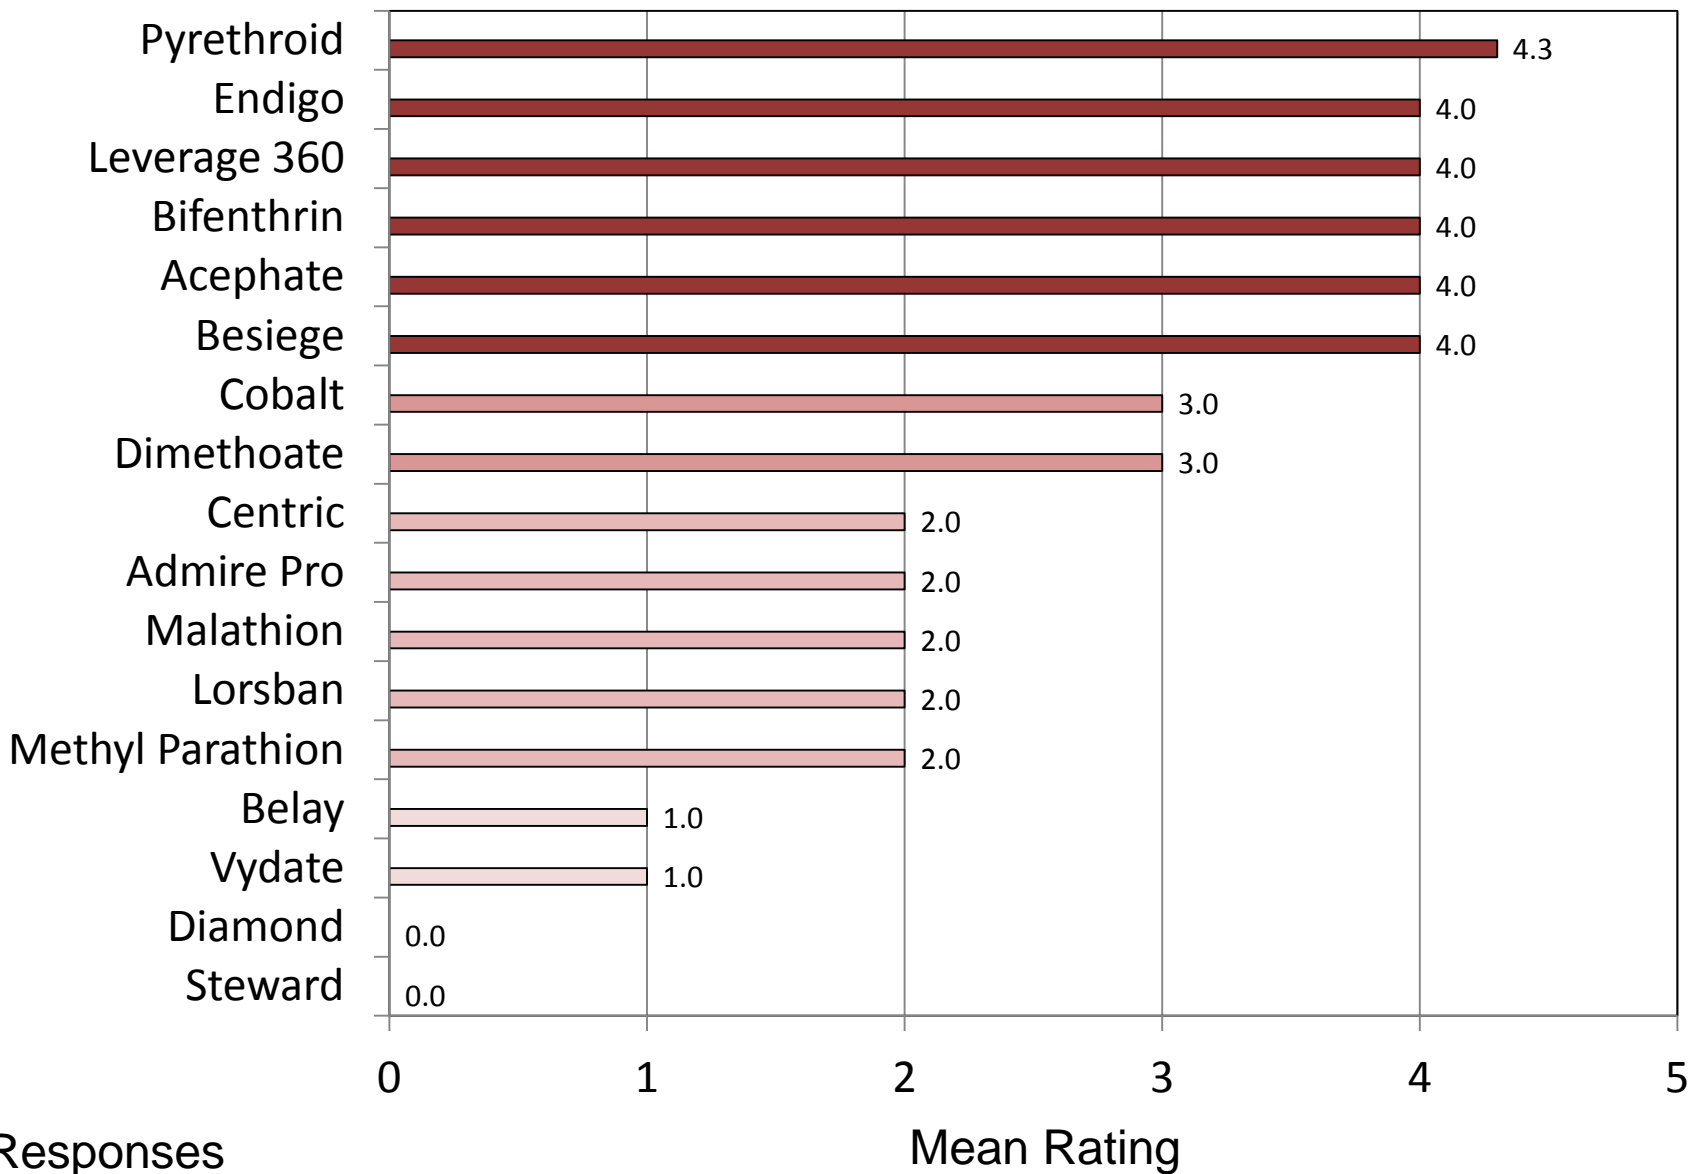

# Brown Stink Bugs – Southeast – Soybean

0 = No Control, 1 = Poor Control, 2 = Marginal Control, 3 = Fair Control, 4 = Good Control, 5 = Excellent Control

5 Responses

# Three-cornered alfalfa hopper – Southeast – Soybean

0 = No Control, 1 = Poor Control, 2 = Marginal Control, 3 = Fair Control, 4 = Good Control, 5 = Excellent Control

3 Responses

Mean Rating

# Bean Leaf Beetle – Southeast – Soybean

0 = No Control, 1 = Poor Control, 2 = Marginal Control, 3 = Fair Control, 4 = Good Control, 5 = Excellent Control

2 Responses

# Soybean Looper – Southeast – Soybean

0 = No Control, 1 = Poor Control, 2 = Marginal Control, 3 = Fair Control, 4 = Good Control, 5 = Excellent Control