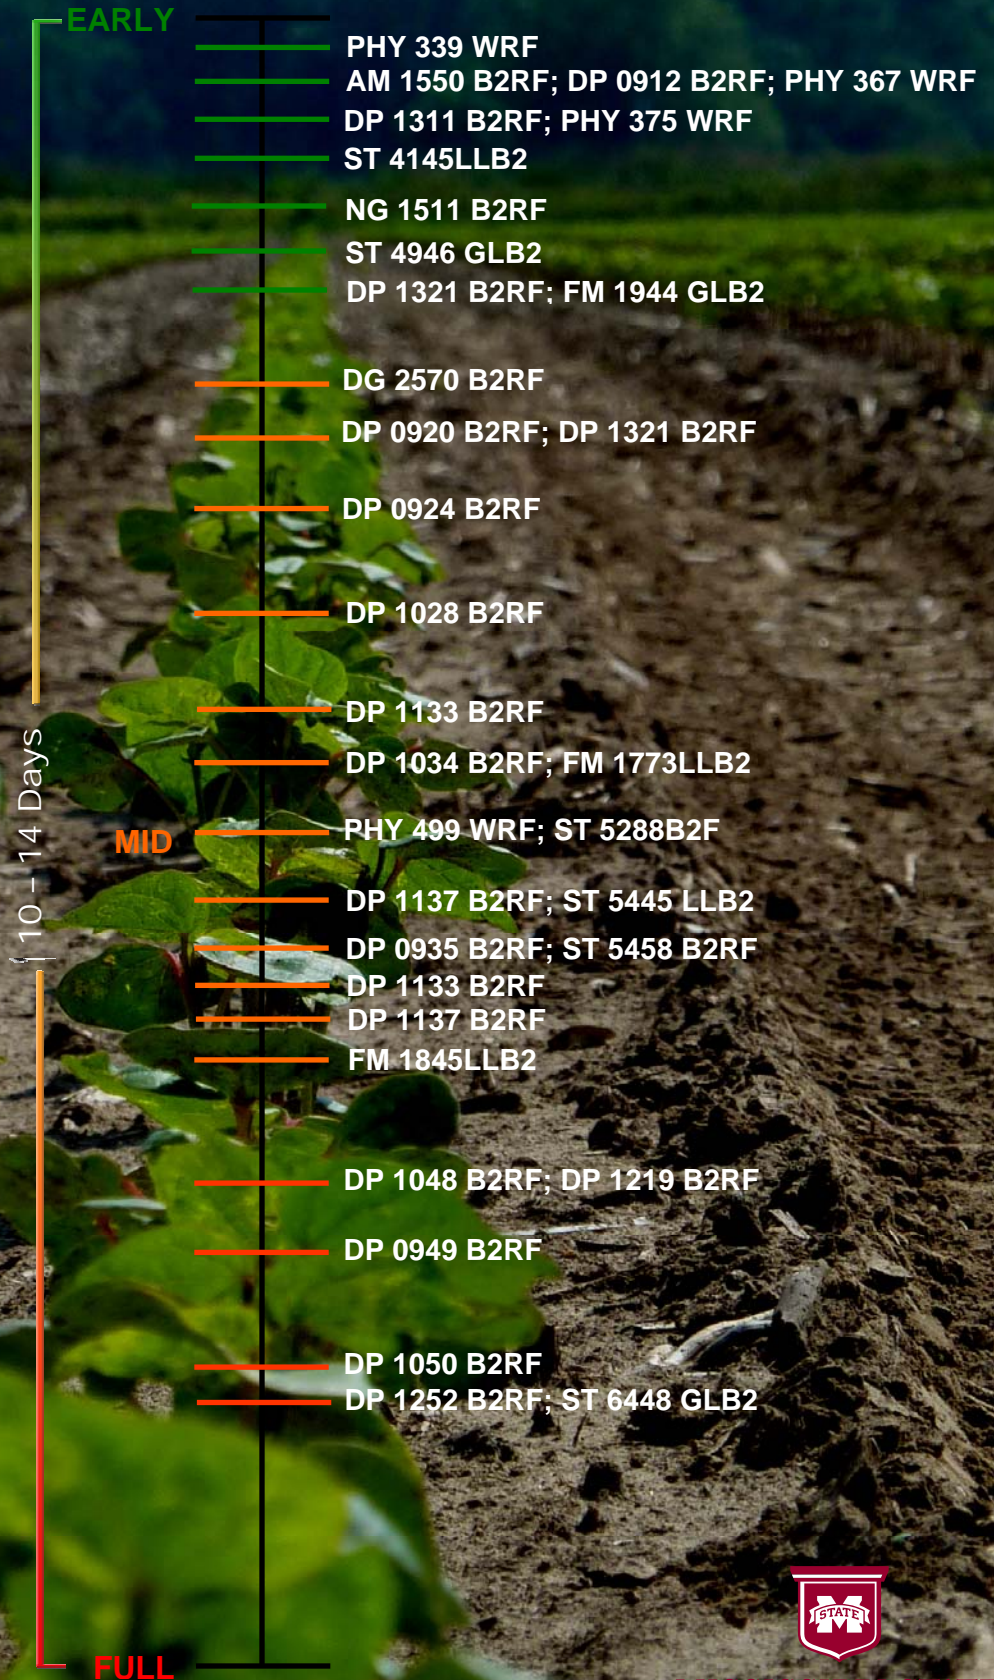

2013 Cotton Maturity Guide

AM = Americot
 DG = Dyna-Gro
 DP = Delta and Pineland
 FM = Fibermax
 NG = NexGen
 PHY = Phytogen
 ST = Stoneville

MISSISSIPPI STATE
 UNIVERSITY
 EXTENSION SERVICE