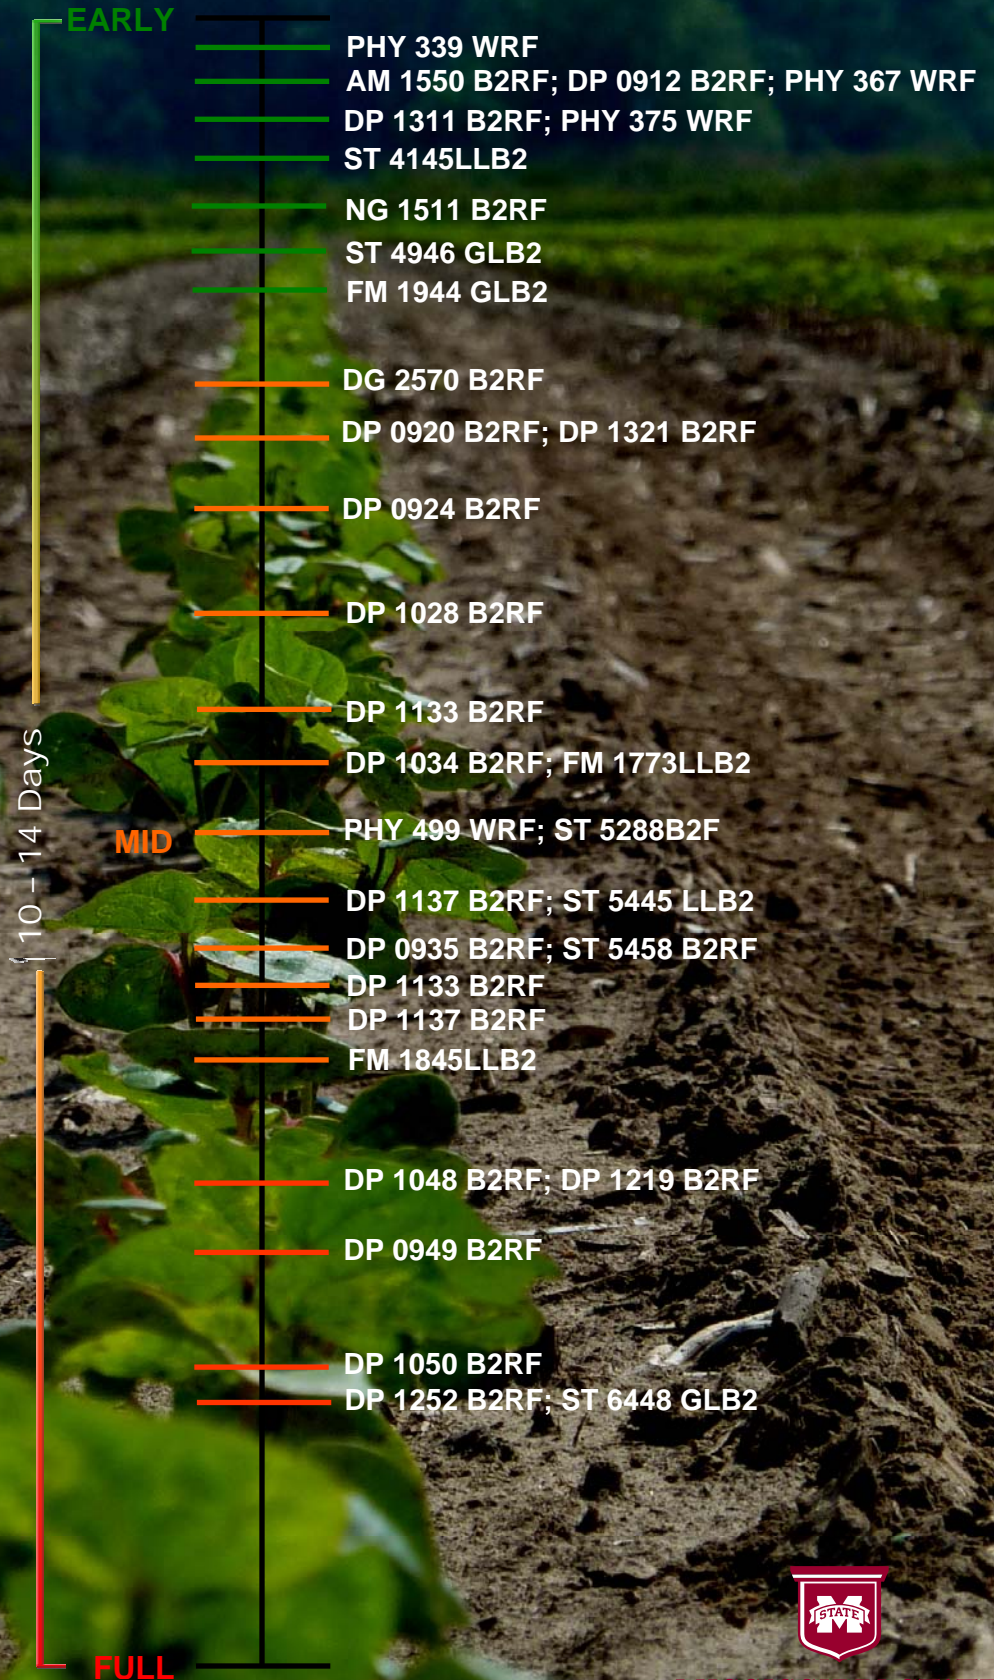

2013 Cotton Maturity Guide

AM = Americot
 DG = Dyna-Gro
 DP = Delta and Pineland
 FM = Fibertext
 NG = NexGen
 PHY = Phytogen
 ST = Stoneville

MISSISSIPPI STATE
 UNIVERSITY
 EXTENSION SERVICE