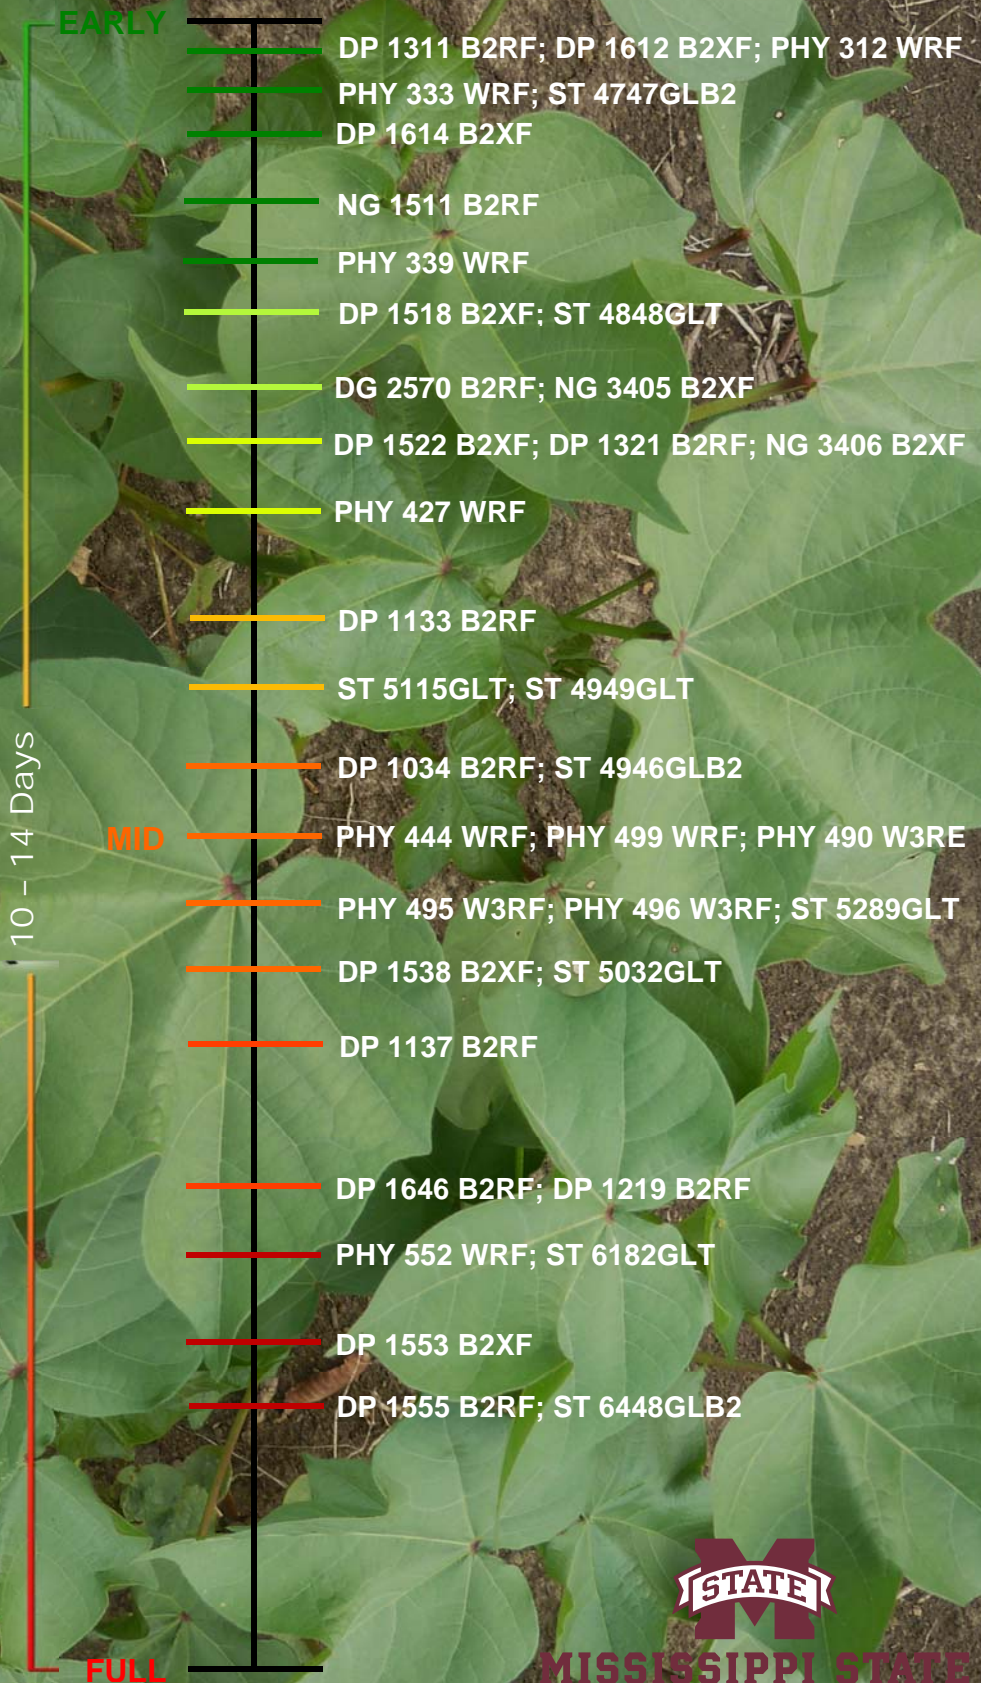

# 2016 Cotton Maturity Guide

**DG = DynaGro**  
**DP = Delta and Pineland**  
**NG = NexGen**  
**PHY = Phytogen**  
**ST = Stoneville**

Compiled By: Darrin M. Dodds  
 Note: Keep in mind all maturity differences listed are relative. Numerous factors can affect maturity of any variety which may result in substantial differences from those listed in this document.